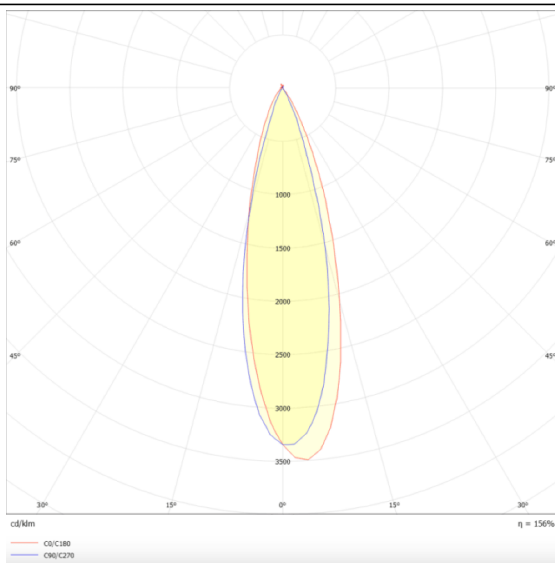

PRO-DR

Lavov downlight from the family PRO-DR with a power of 12,2W and an optics 36 degrees . CCT 4000K. With a total lumen output of 787,5lm and a luminous efficiency of 64,56lm/W.DALI driver. Made in die cast aluminum and finished in Silver color.

Scheme

Photometry

Item code	86.D025.1433.03
Product type	Indoor
Category	Downlights
Family	PRO-D
Subfamily	PRO-DR
Pictograms	

Product	
Real power (W)	12.2
Real luminous flux (Lm)	787.5
Luminous efficiency (Lm/W)	64.56
Beam angle (º)	36
Life time (h)	50000 h L80B10
IP	20
Electrical class insulation	Clas II
Colour	Silver
Control gear included	Yes
Control gear	DALI
Flicker Free	Yes
Light source	LED
Type of LED	COB
Colour temperature (K)	4000
Colour consistency (SDCM)	SDCM<3
CRI	90