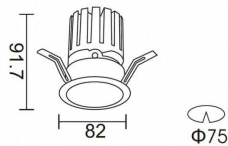

**PRO-DR**

Lavov downlight from the family PRO-DR with a power of 12,2W and an optics 36 degrees . CCT 4000K. With a total lumen output of 787,5lm and a luminous efficiency of 64,56lm/W.DALI driver. Made in die cast aluminum and finished in Silver color.

| | |
|------------------------------------|-----------------------|
| Product | |
| Real power (W) | 12.2 |
| Real luminous flux (Lm) | 787.5 |
| Luminous efficiency (Lm/W) | 64.56 |
| Beam angle (°) | 36 |
| Life time (h) | 50000 h L80B10 |
| IP | 20 |
| Electrical class insulation | Clas II |
| Colour | Silver |
| Control gear included | Yes |
| Control gear | DALI |
| Flicker Free | Yes |
| Light source | LED |
| Type of LED | COB |
| Colour temperature (K) | 4000 |
| Colour consistency (SDCM) | SDCM<3 |
| CRI | 90 |