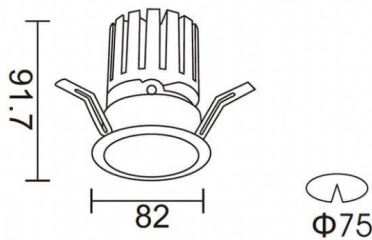

PRO-DR

Lavov downlight from the family PRO-DR with a power of 12,2W and an optics 36 degrees . CCT 4000K. With a total lumen output of 787,5lm and a luminous efficiency of 64,56lm/W.DALI driver. Made in die cast aluminum and finished in Silver color.

Scheme

Photometry

Item code	86.D025.1433.03
Product type	Indoor
Category	Downlights
Family	PRO-D
Subfamily	PRO-DR
Pictograms	

Product	
Real power (W)	12.2
Real luminous flux (Lm)	787.5
Luminous efficiency (Lm/W)	64.56
Beam angle (º)	36
Life time (h)	50000 h L80B10
IP	20
Electrical class insulation	Clas II
Colour	Silver
Control gear included	Yes
Control gear	DALI
Flicker Free	Yes
Light source	LED
Type of LED	COB
Colour temperature (K)	4000
Colour consistency (SDCM)	SDCM<3
CRI	90