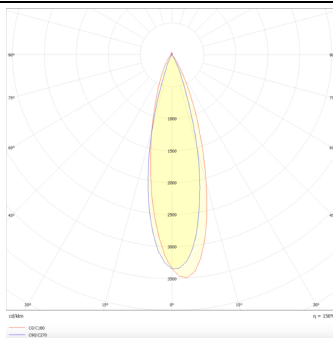

PRO-DR

Lavov downlight from the family PRO-DR with a power of 12,2W and an optics 36 degrees . CCT 4000K. With a total lumen output of 787,5lm and a luminous efficiency of 64,56lm/W.DALI driver. Made in die cast aluminum and finished in Silver color.

Item code	86.D025.1433.03
Product type	Indoor
Category	Downlights
Family	PRO-D
Subfamily	PRO-DR
Pictograms	

Scheme

Photometry

Product	
Real power (W)	12.2
Real luminous flux (Lm)	787.5
Luminous efficiency (Lm/W)	64.56
Beam angle (°)	36
Life time (h)	50000 h L80B10
IP	20
Electrical class insulation	Clas II
Colour	Silver
Control gear included	Yes
Control gear	DALI
Flicker Free	Yes
Light source	LED
Type of LED	COB
Colour temperature (K)	4000
Colour consistency (SDCM)	SDCM<3
CRI	90