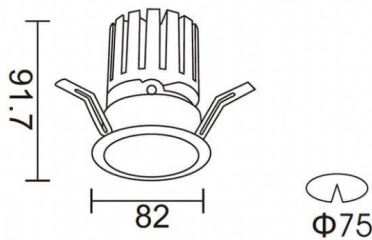

PRO-DR

Lavov downlight from the family PRO-DR with a power of 12,2W and an optics 36 degrees . CCT 4000K. With a total lumen output of 787,5lm and a luminous efficiency of 64,56lm/W.DALI driver. Made in die cast aluminum and finished in Silver color.

Scheme

Photometry

Item code	86.D025.1433.03
Product type	Indoor
Category	Downlights
Family	PRO-D
Subfamily	PRO-DR
Pictograms	

Product	
Real power (W)	12.2
Real luminous flux (Lm)	787.5
Luminous efficiency (Lm/W)	64.56
Beam angle (°)	36
Life time (h)	50000 h L80B10
IP	20
Electrical class insulation	Clas II
Colour	Silver
Control gear included	Yes
Control gear	DALI
Flicker Free	Yes
Light source	LED
Type of LED	COB
Colour temperature (K)	4000
Colour consistency (SDCM)	SDCM3
CRI	90