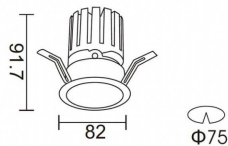

PRO-DR

Lavov downlight from the family PRO-DR with a power of 12,2W and an optics 36 degrees . CCT 4000K. With a total lumen output of 787,5lm and a luminous efficiency of 64,56lm/W.DALI driver. Made in die cast aluminum and finished in Silver color.

Item code	86.D025.1433.03
Product type	Indoor
Category	Downlights
Family	PRO-D
Subfamily	PRO-DR
Pictograms	

Scheme

Photometry

Product	
Real power (W)	12.2
Real luminous flux (Lm)	787.5
Luminous efficiency (Lm/W)	64.56
Beam angle (°)	36
Life time (h)	50000 h L80B10
IP	20
Electrical class insulation	Clas II
Colour	Silver
Control gear included	Yes
Control gear	DALI
Flicker Free	Yes
Light source	LED
Type of LED	COB
Colour temperature (K)	4000
Colour consistency (SDCM)	SDCM<3
CRI	90