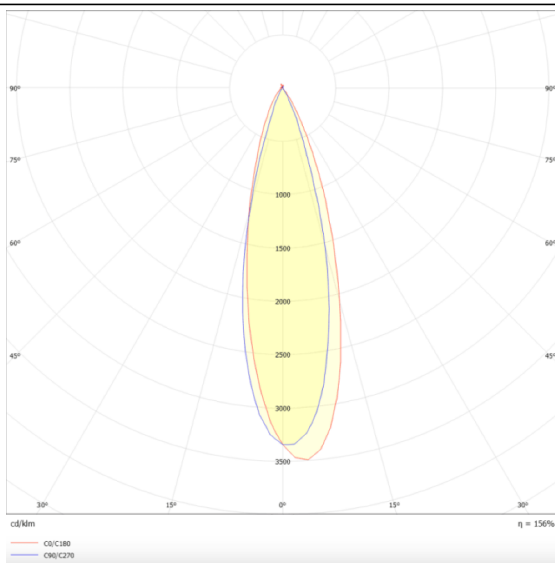

PRO-DR

Lavov downlight from the family PRO-DR with a power of 12,2W and an optics 36 degrees . CCT 4000K. With a total lumen output of 787,5lm and a luminous efficiency of 64,56lm/W.DALI driver. Made in die cast aluminum and finished in Silver color.

Scheme

Photometry

Item code	86.D025.1433.03
Product type	Indoor
Category	Downlights
Family	PRO-D
Subfamily	PRO-DR
Pictograms	

Product	
Real power (W)	12.2
Real luminous flux (Lm)	787.5
Luminous efficiency (Lm/W)	64.56
Beam angle (°)	36
Life time (h)	50000 h L80B10
IP	20
Electrical class insulation	Clas II
Colour	Silver
Control gear included	Yes
Control gear	DALI
Flicker Free	Yes
Light source	LED
Type of LED	COB
Colour temperature (K)	4000
Colour consistency (SDCM)	SDCM3
CRI	90