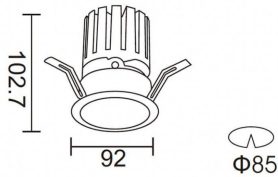

PRO-DR

Lavov downlight from the family PRO-DR with a power of 17,73W and an optics 12 degrees . CCT 3000K. With a total lumen output of 1556lm and a luminous efficiency of 87,76lm/W.ON/OFF driver. Made in die cast aluminum and finished in White color.

Item code	86.D025.2311.01
Product type	Indoor
Category	Downlights
Family	PRO-D
Subfamily	PRO-DR
Pictograms	

Scheme

Product	
Real power (W)	17.73
Real luminous flux (Lm)	1556
Luminous efficiency (Lm/W)	87.76
Beam angle (°)	12
Life time (h)	50000 h L80B10
IP	20
Electrical class insulation	Clas II
Colour	White
Control gear included	Yes
Control gear	ON/OFF
Flicker Free	Yes
Light source	LED
Type of LED	COB
Colour temperature (K)	3000
Colour consistency (SDCM)	SDCM<3
CRI	90