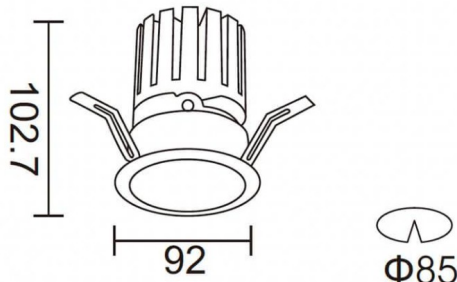

PRO-DR

Lavov downlight from the family PRO-DR with a power of 17,73W and an optics 12 degrees . CCT 3000K. With a total lumen output of 1556lm and a luminous efficiency of 87,76lm/W.ON/OFF driver. Made in die cast aluminum and finished in Black color.

Item code	86.D025.2311.02
Product type	Indoor
Category	Downlights
Family	PRO-D
Subfamily	PRO-DR
Pictograms	

Scheme

Product	
Real power (W)	17.73
Real luminous flux (Lm)	1556
Luminous efficiency (Lm/W)	87.76
Beam angle (°)	12
Life time (h)	50000 h L80B10
IP	20
Electrical class insulation	Clas II
Colour	Black
Control gear included	Yes
Control gear	ON/OFF
Flicker Free	Yes
Light source	LED
Type of LED	COB
Colour temperature (K)	3000
Colour consistency (SDCM)	SDCM3
CRI	90