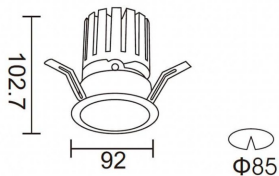

PRO-DR

Lavov downlight from the family PRO-DR with a power of 17,73W and an optics 12 degrees . CCT 3000K. With a total lumen output of 1556lm and a luminous efficiency of 87,76lm/W.ON/OFF driver. Made in die cast aluminum and finished in Black color.

Item code	86.D025.2311.02
Product type	Indoor
Category	Downlights
Family	PRO-D
Subfamily	PRO-DR
Pictograms	

Scheme

Product	
Real power (W)	17.73
Real luminous flux (Lm)	1556
Luminous efficiency (Lm/W)	87.76
Beam angle (°)	12
Life time (h)	50000 h L80B10
IP	20
Electrical class insulation	Clas II
Colour	Black
Control gear included	Yes
Control gear	ON/OFF
Flicker Free	Yes
Light source	LED
Type of LED	COB
Colour temperature (K)	3000
Colour consistency (SDCM)	SDCM<3
CRI	90