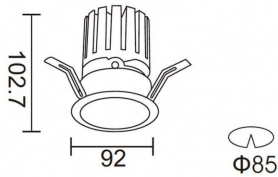

PRO-DR

Lavov downlight from the family PRO-DR with a power of 17,73W and an optics 12 degrees . CCT 3000K. With a total lumen output of 1556lm and a luminous efficiency of 87,76lm/W.ON/OFF driver. Made in die cast aluminum and finished in Silver color.

Item code	86.D025.2311.03
Product type	Indoor
Category	Downlights
Family	PRO-D
Subfamily	PRO-DR
Pictograms	

Scheme

Product	
Real power (W)	17.73
Real luminous flux (Lm)	1556
Luminous efficiency (Lm/W)	87.76
Beam angle (°)	12
Life time (h)	50000 h L80B10
IP	20
Electrical class insulation	Clas II
Colour	Silver
Control gear included	Yes
Control gear	ON/OFF
Flicker Free	Yes
Light source	LED
Type of LED	COB
Colour temperature (K)	3000
Colour consistency (SDCM)	SDCM<3
CRI	90