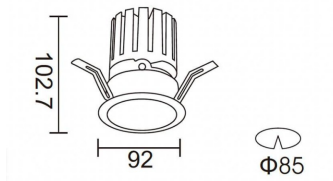

PRO-DR

Lavov downlight from the family PRO-DR with a power of 17,73W and an optics 12 degrees . CCT 3000K. With a total lumen output of 1556lm and a luminous efficiency of 87,76lm/W.DALI driver. Made in die cast aluminum and finished in White color.

Item code	86.D025.2313.01
Product type	Indoor
Category	Downlights
Family	PRO-D
Subfamily	PRO-DR
Pictograms	

Scheme

Photometry

Product	
Real power (W)	17.73
Real luminous flux (Lm)	1556
Luminous efficiency (Lm/W)	87.76
Beam angle (°)	12
Life time (h)	50000 h L80B10
IP	20
Electrical class insulation	Clas II
Colour	White
Control gear included	Yes
Control gear	DALI
Flicker Free	Yes
Light source	LED
Type of LED	COB
Colour temperature (K)	3000
Colour consistency (SDCM)	SDCM<3
CRI	90