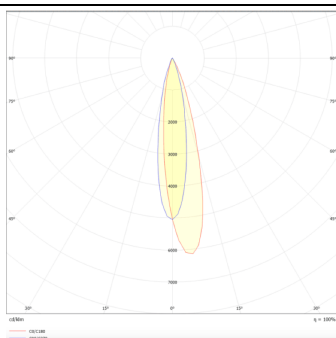

PRO-DR

Lavov downlight from the family PRO-DR with a power of 17,73W and an optics 12 degrees . CCT 3000K. With a total lumen output of 1556lm and a luminous efficiency of 87,76lm/W.DALI driver. Made in die cast aluminum and finished in White color.

Item code	86.D025.2313.01
Product type	Indoor
Category	Downlights
Family	PRO-D
Subfamily	PRO-DR
Pictograms	

Scheme

Photometry

Product

Real power (W)	17.73
Real luminous flux (Lm)	1556
Luminous efficiency (Lm/W)	87.76
Beam angle (°)	12
Life time (h)	50000 h L80B10
IP	20
Electrical class insulation	Clas II
Colour	White
Control gear included	Yes
Control gear	DALI
Flicker Free	Yes
Light source	LED
Type of LED	COB
Colour temperature (K)	3000
Colour consistency (SDCM)	SDCM<3
CRI	90