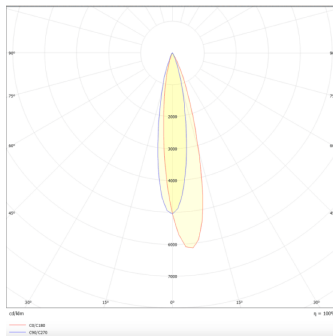

PRO-DR

Lavov downlight from the family PRO-DR with a power of 17,73W and an optics 12 degrees . CCT 3000K. With a total lumen output of 1556lm and a luminous efficiency of 87,76lm/W.DALI driver. Made in die cast aluminum and finished in White color.

Item code	86.D025.2313.01
Product type	Indoor
Category	Downlights
Family	PRO-D
Subfamily	PRO-DR
Pictograms	

Scheme

Photometry

Product	
Real power (W)	17.73
Real luminous flux (Lm)	1556
Luminous efficiency (Lm/W)	87.76
Beam angle (°)	12
Life time (h)	50000 h L80B10
IP	20
Electrical class insulation	Clas II
Colour	White
Control gear included	Yes
Control gear	DALI
Flicker Free	Yes
Light source	LED
Type of LED	COB
Colour temperature (K)	3000
Colour consistency (SDCM)	SDCM<3
CRI	90