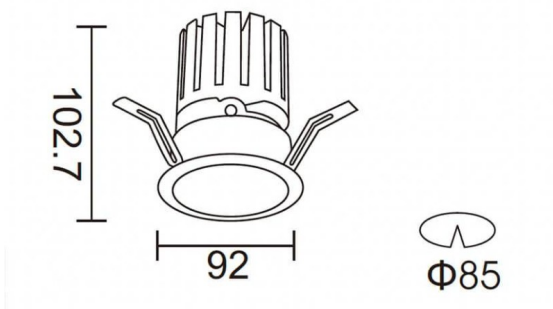

PRO-DR

Lavov downlight from the family PRO-DR with a power of 17,73W and an optics 12 degrees . CCT 3000K. With a total lumen output of 1556lm and a luminous efficiency of 87,76lm/W.DALI driver. Made in die cast aluminum and finished in White color.

Item code	86.D025.2313.01
Product type	Indoor
Category	Downlights
Family	PRO-D
Subfamily	PRO-DR
Pictograms	

Scheme

Product	
Real power (W)	17.73
Real luminous flux (Lm)	1556
Luminous efficiency (Lm/W)	87.76
Beam angle (°)	12
Life time (h)	50000 h L80B10
IP	20
Electrical class insulation	Clas II
Colour	White
Control gear included	Yes
Control gear	DALI
Flicker Free	Yes
Light source	LED
Type of LED	COB
Colour temperature (K)	3000
Colour consistency (SDCM)	SDCM3
CRI	90