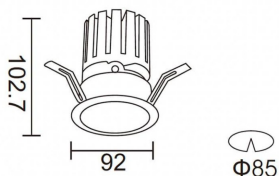

PRO-DR

Lavov downlight from the family PRO-DR with a power of 17,73W and an optics 12 degrees . CCT 3000K. With a total lumen output of 1556lm and a luminous efficiency of 87,76lm/W.DALI driver. Made in die cast aluminum and finished in White color.

Item code	86.D025.2313.01
Product type	Indoor
Category	Downlights
Family	PRO-D
Subfamily	PRO-DR
Pictograms	

Scheme

Photometry

Product

Real power (W)	17.73
Real luminous flux (Lm)	1556
Luminous efficiency (Lm/W)	87.76
Beam angle (°)	12
Life time (h)	50000 h L80B10
IP	20
Electrical class insulation	Clas II
Colour	White
Control gear included	Yes
Control gear	DALI
Flicker Free	Yes
Light source	LED
Type of LED	COB
Colour temperature (K)	3000
Colour consistency (SDCM)	SDCM<3
CRI	90