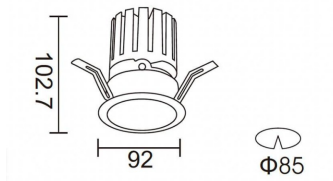

PRO-DR

Lavov downlight from the family PRO-DR with a power of 17,73W and an optics 12 degrees . CCT 3000K. With a total lumen output of 1556lm and a luminous efficiency of 87,76lm/W.DALI driver. Made in die cast aluminum and finished in Black color.

Item code	86.D025.2313.02
Product type	Indoor
Category	Downlights
Family	PRO-D
Subfamily	PRO-DR
Pictograms	

Scheme

Photometry

Product	
Real power (W)	17.73
Real luminous flux (Lm)	1556
Luminous efficiency (Lm/W)	87.76
Beam angle (°)	12
Life time (h)	50000 h L80B10
IP	20
Electrical class insulation	Clas II
Colour	Black
Control gear included	Yes
Control gear	DALI
Flicker Free	Yes
Light source	LED
Type of LED	COB
Colour temperature (K)	3000
Colour consistency (SDCM)	SDCM<3
CRI	90