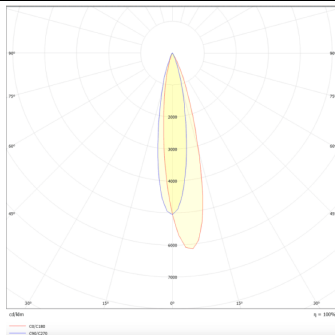

PRO-DR

Lavov downlight from the family PRO-DR with a power of 17,73W and an optics 12 degrees . CCT 3000K. With a total lumen output of 1556lm and a luminous efficiency of 87,76lm/W.DALI driver. Made in die cast aluminum and finished in Black color.

Item code	86.D025.2313.02
Product type	Indoor
Category	Downlights
Family	PRO-D
Subfamily	PRO-DR
Pictograms	

Scheme

Photometry

Product

Real power (W)	17.73
Real luminous flux (Lm)	1556
Luminous efficiency (Lm/W)	87.76
Beam angle (°)	12
Life time (h)	50000 h L80B10
IP	20
Electrical class insulation	Clas II
Colour	Black
Control gear included	Yes
Control gear	DALI
Flicker Free	Yes
Light source	LED
Type of LED	COB
Colour temperature (K)	3000
Colour consistency (SDCM)	SDCM<3
CRI	90