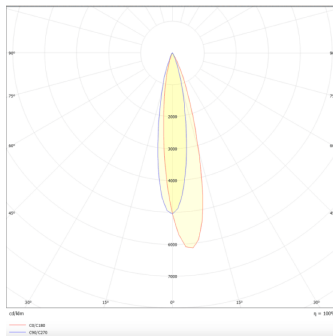

**PRO-DR**

Lavov downlight from the family PRO-DR with a power of 17,73W and an optics 12 degrees . CCT 3000K. With a total lumen output of 1556lm and a luminous efficiency of 87,76lm/W.DALI driver. Made in die cast aluminum and finished in Black color.

<b>Product</b>	
<b>Real power (W)</b>	<b>17.73</b>
<b>Real luminous flux (Lm)</b>	<b>1556</b>
<b>Luminous efficiency (Lm/W)</b>	<b>87.76</b>
<b>Beam angle (°)</b>	<b>12</b>
<b>Life time (h)</b>	<b>50000 h L80B10</b>
<b>IP</b>	<b>20</b>
<b>Electrical class insulation</b>	<b>Clas II</b>
<b>Colour</b>	<b>Black</b>
<b>Control gear included</b>	<b>Yes</b>
<b>Control gear</b>	<b>DALI</b>
<b>Flicker Free</b>	<b>Yes</b>
<b>Light source</b>	<b>LED</b>
<b>Type of LED</b>	<b>COB</b>
<b>Colour temperature (K)</b>	<b>3000</b>
<b>Colour consistency (SDCM)</b>	<b>SDCM&lt;3</b>
<b>CRI</b>	<b>90</b>