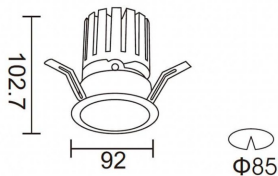

PRO-DR

Lavov downlight from the family PRO-DR with a power of 17,73W and an optics 12 degrees . CCT 3000K. With a total lumen output of 1556lm and a luminous efficiency of 87,76lm/W.DALI driver. Made in die cast aluminum and finished in Black color.

Item code	86.D025.2313.02
Product type	Indoor
Category	Downlights
Family	PRO-D
Subfamily	PRO-DR
Pictograms	

Scheme

Photometry

Product

Real power (W)	17.73
Real luminous flux (Lm)	1556
Luminous efficiency (Lm/W)	87.76
Beam angle (°)	12
Life time (h)	50000 h L80B10
IP	20
Electrical class insulation	Clas II
Colour	Black
Control gear included	Yes
Control gear	DALI
Flicker Free	Yes
Light source	LED
Type of LED	COB
Colour temperature (K)	3000
Colour consistency (SDCM)	SDCM<3
CRI	90