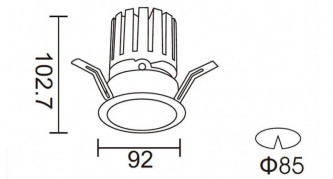

**PRO-DR**

Lavov downlight from the family PRO-DR with a power of 17,73W and an optics 12 degrees . CCT 3000K. With a total lumen output of 1556lm and a luminous efficiency of 87,76lm/W.DALI driver. Made in die cast aluminum and finished in Black color.

Item code	86.D025.2313.02
Product type	Indoor
Category	Downlights
Family	PRO-D
Subfamily	PRO-DR
Pictograms	

Scheme**Photometry**

Product	
Real power (W)	17.73
Real luminous flux (Lm)	1556
Luminous efficiency (Lm/W)	87.76
Beam angle (°)	12
Life time (h)	50000 h L80B10
IP	20
Electrical class insulation	Clas II
Colour	Black
Control gear included	Yes
Control gear	DALI
Flicker Free	Yes
Light source	LED
Type of LED	COB
Colour temperature (K)	3000
Colour consistency (SDCM)	SDCM<3
CRI	90