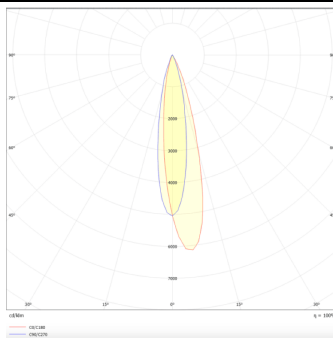

**PRO-DR**

Lavov downlight from the family PRO-DR with a power of 17,73W and an optics 12 degrees . CCT 3000K. With a total lumen output of 1556lm and a luminous efficiency of 87,76lm/W.DALI driver. Made in die cast aluminum and finished in Black color.

Item code	86.D025.2313.02
Product type	Indoor
Category	Downlights
Family	PRO-D
Subfamily	PRO-DR
Pictograms	

Scheme**Photometry**

Product	
Real power (W)	17.73
Real luminous flux (Lm)	1556
Luminous efficiency (Lm/W)	87.76
Beam angle (°)	12
Life time (h)	50000 h L80B10
IP	20
Electrical class insulation	Clas II
Colour	Black
Control gear included	Yes
Control gear	DALI
Flicker Free	Yes
Light source	LED
Type of LED	COB
Colour temperature (K)	3000
Colour consistency (SDCM)	SDCM<3
CRI	90