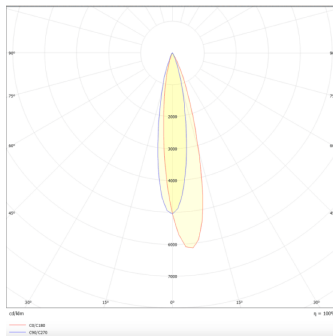

### PRO-DR

Lavov downlight from the family PRO-DR with a power of 17,73W and an optics 12 degrees . CCT 3000K. With a total lumen output of 1556lm and a luminous efficiency of 87,76lm/W.DALI driver. Made in die cast aluminum and finished in Silver color.

### Photometry

<b>Product</b>	
<b>Real power (W)</b>	<b>17.73</b>
<b>Real luminous flux (Lm)</b>	<b>1556</b>
<b>Luminous efficiency (Lm/W)</b>	<b>87.76</b>
<b>Beam angle (°)</b>	<b>12</b>
<b>Life time (h)</b>	<b>50000 h L80B10</b>
<b>IP</b>	<b>20</b>
<b>Electrical class insulation</b>	<b>Clas II</b>
<b>Colour</b>	<b>Silver</b>
<b>Control gear included</b>	<b>Yes</b>
<b>Control gear</b>	<b>DALI</b>
<b>Flicker Free</b>	<b>Yes</b>
<b>Light source</b>	<b>LED</b>
<b>Type of LED</b>	<b>COB</b>
<b>Colour temperature (K)</b>	<b>3000</b>
<b>Colour consistency (SDCM)</b>	<b>SDCM&lt;3</b>
<b>CRI</b>	<b>90</b>