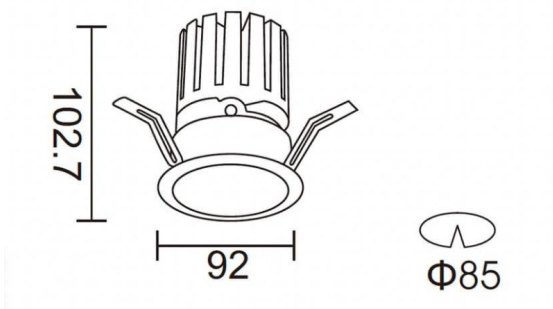

PRO-DR

Lavov downlight from the family PRO-DR with a power of 17,73W and an optics 12 degrees . CCT 3000K. With a total lumen output of 1556lm and a luminous efficiency of 87,76lm/W.DALI driver. Made in die cast aluminum and finished in Silver color.

Scheme

Photometry

Item code	86.D025.2313.03
Product type	Indoor
Category	Downlights
Family	PRO-D
Subfamily	PRO-DR
Pictograms	

Product	
Real power (W)	17.73
Real luminous flux (Lm)	1556
Luminous efficiency (Lm/W)	87.76
Beam angle (°)	12
Life time (h)	50000 h L80B10
IP	20
Electrical class insulation	Clas II
Colour	Silver
Control gear included	Yes
Control gear	DALI
Flicker Free	Yes
Light source	LED
Type of LED	COB
Colour temperature (K)	3000
Colour consistency (SDCM)	SDCM3
CRI	90