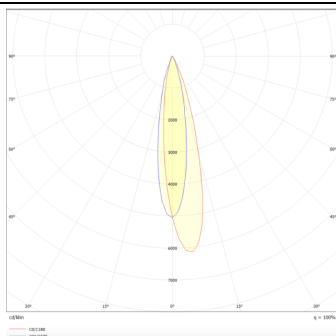

PRO-DR

Lavov downlight from the family PRO-DR with a power of 17,73W and an optics 12 degrees . CCT 3000K. With a total lumen output of 1556lm and a luminous efficiency of 87,76lm/W.DALI driver. Made in die cast aluminum and finished in Silver color.

Item code	86.D025.2313.03
Product type	Indoor
Category	Downlights
Family	PRO-D
Subfamily	PRO-DR
Pictograms	

Scheme

Photometry

Product

Real power (W)	17.73
Real luminous flux (Lm)	1556
Luminous efficiency (Lm/W)	87.76
Beam angle (°)	12
Life time (h)	50000 h L80B10
IP	20
Electrical class insulation	Clas II
Colour	Silver
Control gear included	Yes
Control gear	DALI
Flicker Free	Yes
Light source	LED
Type of LED	COB
Colour temperature (K)	3000
Colour consistency (SDCM)	SDCM<3
CRI	90