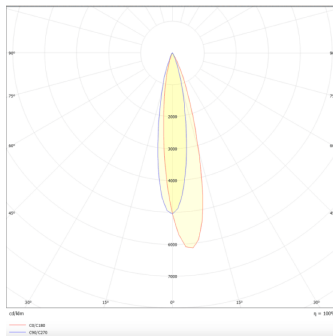

### PRO-DR

Lavov downlight from the family PRO-DR with a power of 17,73W and an optics 12 degrees . CCT 3000K. With a total lumen output of 1556lm and a luminous efficiency of 87,76lm/W.DALI driver. Made in die cast aluminum and finished in Silver color.

### Photometry

Product	
Real power (W)	17.73
Real luminous flux (Lm)	1556
Luminous efficiency (Lm/W)	87.76
Beam angle (°)	12
Life time (h)	50000 h L80B10
IP	20
Electrical class insulation	Clas II
Colour	Silver
Control gear included	Yes
Control gear	DALI
Flicker Free	Yes
Light source	LED
Type of LED	COB
Colour temperature (K)	3000
Colour consistency (SDCM)	SDCM<3
CRI	90