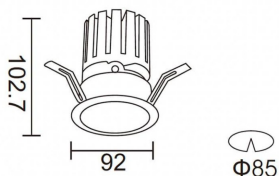

PRO-DR

Lavov downlight from the family PRO-DR with a power of 17,73W and an optics 12 degrees . CCT 3000K. With a total lumen output of 1556lm and a luminous efficiency of 87,76lm/W.DALI driver. Made in die cast aluminum and finished in Silver color.

Item code	86.D025.2313.03
Product type	Indoor
Category	Downlights
Family	PRO-D
Subfamily	PRO-DR
Pictograms	

Scheme

Photometry

Product

Real power (W)	17.73
Real luminous flux (Lm)	1556
Luminous efficiency (Lm/W)	87.76
Beam angle (°)	12
Life time (h)	50000 h L80B10
IP	20
Electrical class insulation	Clas II
Colour	Silver
Control gear included	Yes
Control gear	DALI
Flicker Free	Yes
Light source	LED
Type of LED	COB
Colour temperature (K)	3000
Colour consistency (SDCM)	SDCM<3
CRI	90