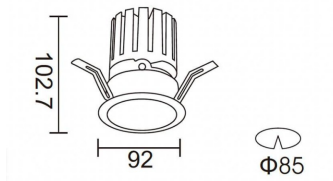

### PRO-DR

Lavov downlight from the family PRO-DR with a power of 17,73W and an optics 12 degrees . CCT 3000K. With a total lumen output of 1556lm and a luminous efficiency of 87,76lm/W.DALI driver. Made in die cast aluminum and finished in Silver color.

### Photometry

Product	
Real power (W)	17.73
Real luminous flux (Lm)	1556
Luminous efficiency (Lm/W)	87.76
Beam angle (°)	12
Life time (h)	50000 h L80B10
IP	20
Electrical class insulation	Clas II
Colour	Silver
Control gear included	Yes
Control gear	DALI
Flicker Free	Yes
Light source	LED
Type of LED	COB
Colour temperature (K)	3000
Colour consistency (SDCM)	SDCM<3
CRI	90