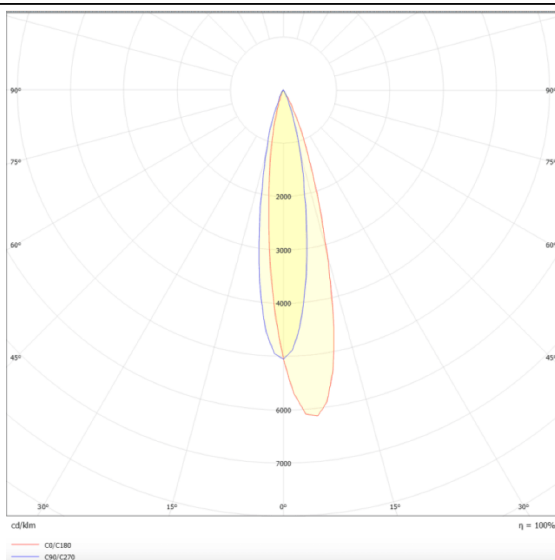

### PRO-DR

Lavov downlight from the family PRO-DR with a power of 17,73W and an optics 12 degrees . CCT 3000K. With a total lumen output of 1556lm and a luminous efficiency of 87,76lm/W.DALI driver. Made in die cast aluminum and finished in Silver color.

### Photometry

<b>Product</b>	
<b>Real power (W)</b>	<b>17.73</b>
<b>Real luminous flux (Lm)</b>	<b>1556</b>
<b>Luminous efficiency (Lm/W)</b>	<b>87.76</b>
<b>Beam angle (&amp;ordm;)</b>	<b>12</b>
<b>Life time (h)</b>	<b>50000 h L80B10</b>
<b>IP</b>	<b>20</b>
<b>Electrical class insulation</b>	<b>Clas II</b>
<b>Colour</b>	<b>Silver</b>
<b>Control gear included</b>	<b>Yes</b>
<b>Control gear</b>	<b>DALI</b>
<b>Flicker Free</b>	<b>Yes</b>
<b>Light source</b>	<b>LED</b>
<b>Type of LED</b>	<b>COB</b>
<b>Colour temperature (K)</b>	<b>3000</b>
<b>Colour consistency (SDCM)</b>	<b>SDCM&lt;3</b>
<b>CRI</b>	<b>90</b>