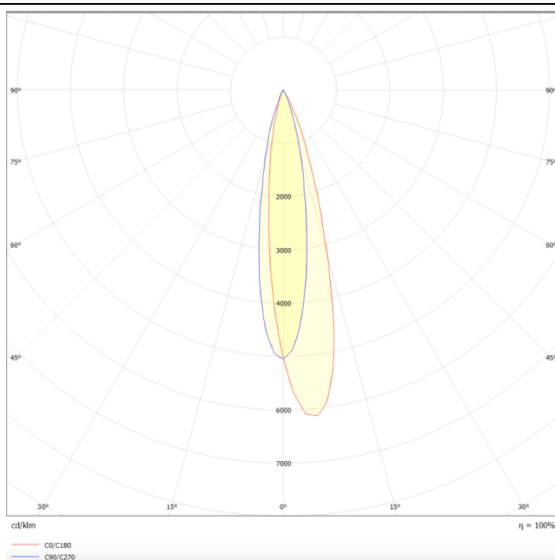

PRO-DR

Lavov downlight from the family PRO-DR with a power of 17,73W and an optics 12 degrees . CCT 3000K. With a total lumen output of 1556lm and a luminous efficiency of 87,76lm/W.DALI driver. Made in die cast aluminum and finished in Silver color.

Scheme

Photometry

Item code	86.D025.2313.03
Product type	Indoor
Category	Downlights
Family	PRO-D
Subfamily	PRO-DR
Pictograms	

Product	
Real power (W)	17.73
Real luminous flux (Lm)	1556
Luminous efficiency (Lm/W)	87.76
Beam angle (°)	12
Life time (h)	50000 h L80B10
IP	20
Electrical class insulation	Clas II
Colour	Silver
Control gear included	Yes
Control gear	DALI
Flicker Free	Yes
Light source	LED
Type of LED	COB
Colour temperature (K)	3000
Colour consistency (SDCM)	SDCM3
CRI	90