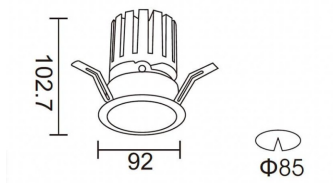

### PRO-DR

Lavov downlight from the family PRO-DR with a power of 17,73W and an optics 12 degrees . CCT 3000K. With a total lumen output of 1556lm and a luminous efficiency of 87,76lm/W.DALI driver. Made in die cast aluminum and finished in Silver color.

### Photometry

<b>Product</b>	
<b>Real power (W)</b>	<b>17.73</b>
<b>Real luminous flux (Lm)</b>	<b>1556</b>
<b>Luminous efficiency (Lm/W)</b>	<b>87.76</b>
<b>Beam angle (°)</b>	<b>12</b>
<b>Life time (h)</b>	<b>50000 h L80B10</b>
<b>IP</b>	<b>20</b>
<b>Electrical class insulation</b>	<b>Clas II</b>
<b>Colour</b>	<b>Silver</b>
<b>Control gear included</b>	<b>Yes</b>
<b>Control gear</b>	<b>DALI</b>
<b>Flicker Free</b>	<b>Yes</b>
<b>Light source</b>	<b>LED</b>
<b>Type of LED</b>	<b>COB</b>
<b>Colour temperature (K)</b>	<b>3000</b>
<b>Colour consistency (SDCM)</b>	<b>SDCM&lt;3</b>
<b>CRI</b>	<b>90</b>