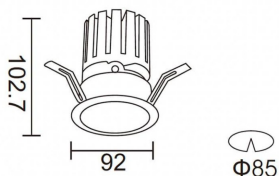

### PRO-DR

Lavov downlight from the family PRO-DR with a power of 17,73W and an optics 24 degrees . CCT 3000K. With a total lumen output of 1556lm and a luminous efficiency of 87,76lm/W.ON/OFF driver. Made in die cast aluminum and finished in White color.

### Product

Real power (W)	17.73
Real luminous flux (Lm)	1556
Luminous efficiency (Lm/W)	87.76
Beam angle (°)	24
Life time (h)	50000 h L80B10
IP	20
Electrical class insulation	Clas II
Colour	White
Control gear included	Yes
Control gear	ON/OFF
Flicker Free	Yes
Light source	LED
Type of LED	COB
Colour temperature (K)	3000
Colour consistency (SDCM)	SDCM<3
CRI	90