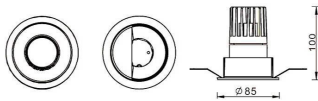

PRO-DR

Lavov downlight from the family PRO-DR with a power of 17,73W and an optics 24 degrees . CCT 3000K. With a total lumen output of 1556lm and a luminous efficiency of 87,76lm/W.ON/OFF driver. Made in die cast aluminum and finished in White color.

Item code	86.D025.2321.01
Product type	Indoor
Category	Downlights
Family	PRO-D
Subfamily	PRO-DR

Pictograms

Scheme

Product	
Real power (W)	17.73
Real luminous flux (Lm)	1556
Luminous efficiency (Lm/W)	87.76
Beam angle (°)	24
Life time (h)	50000 h L80B10
IP	20
Electrical class insulation	Clas II
Colour	White
Control gear included	Yes
Control gear	ON/OFF
Flicker Free	Yes
Light source	LED
Type of LED	COB
Colour temperature (K)	3000
Colour consistency (SDCM)	SDCM<3
CRI	90