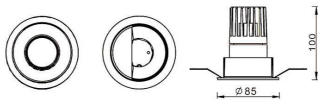

**PRO-DR**

Lavov downlight from the family PRO-DR with a power of 17,73W and an optics 24 degrees . CCT 3000K. With a total lumen output of 1556lm and a luminous efficiency of 87,76lm/W.ON/OFF driver. Made in die cast aluminum and finished in Black color.

**Scheme**

|                                    |                       |
|------------------------------------|-----------------------|
| <b>Product</b>                     |                       |
| <b>Real power (W)</b>              | <b>17.73</b>          |
| <b>Real luminous flux (Lm)</b>     | <b>1556</b>           |
| <b>Luminous efficiency (Lm/W)</b>  | <b>87.76</b>          |
| <b>Beam angle (°)</b>              | <b>24</b>             |
| <b>Life time (h)</b>               | <b>50000 h L80B10</b> |
| <b>IP</b>                          | <b>20</b>             |
| <b>Electrical class insulation</b> | <b>Clas II</b>        |
| <b>Colour</b>                      | <b>Black</b>          |
| <b>Control gear included</b>       | <b>Yes</b>            |
| <b>Control gear</b>                | <b>ON/OFF</b>         |
| <b>Flicker Free</b>                | <b>Yes</b>            |
| <b>Light source</b>                | <b>LED</b>            |
| <b>Type of LED</b>                 | <b>COB</b>            |
| <b>Colour temperature (K)</b>      | <b>3000</b>           |
| <b>Colour consistency (SDCM)</b>   | <b>SDCM&lt;3</b>      |
| <b>CRI</b>                         | <b>90</b>             |