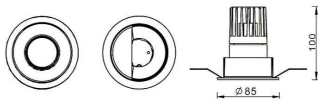

PRO-DR

Lavov downlight from the family PRO-DR with a power of 17,73W and an optics 24 degrees . CCT 3000K. With a total lumen output of 1556lm and a luminous efficiency of 87,76lm/W.ON/OFF driver. Made in die cast aluminum and finished in Black color.

Item code	86.D025.2321.02
Product type	Indoor
Category	Downlights
Family	PRO-D
Subfamily	PRO-DR
Pictograms	

Scheme

Product	
Real power (W)	17.73
Real luminous flux (Lm)	1556
Luminous efficiency (Lm/W)	87.76
Beam angle (°)	24
Life time (h)	50000 h L80B10
IP	20
Electrical class insulation	Clas II
Colour	Black
Control gear included	Yes
Control gear	ON/OFF
Flicker Free	Yes
Light source	LED
Type of LED	COB
Colour temperature (K)	3000
Colour consistency (SDCM)	SDCM<3
CRI	90