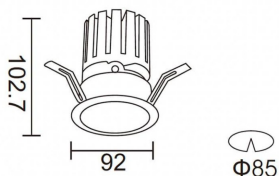

PRO-DR

Lavov downlight from the family PRO-DR with a power of 17,73W and an optics 24 degrees . CCT 3000K. With a total lumen output of 1556lm and a luminous efficiency of 87,76lm/W.ON/OFF driver. Made in die cast aluminum and finished in Black color.

Item code	86.D025.2321.02
Product type	Indoor
Category	Downlights
Family	PRO-D
Subfamily	PRO-DR
Pictograms	

Scheme

Product

Real power (W)	17.73
Real luminous flux (Lm)	1556
Luminous efficiency (Lm/W)	87.76
Beam angle (°)	24
Life time (h)	50000 h L80B10
IP	20
Electrical class insulation	Clas II
Colour	Black
Control gear included	Yes
Control gear	ON/OFF
Flicker Free	Yes
Light source	LED
Type of LED	COB
Colour temperature (K)	3000
Colour consistency (SDCM)	SDCM<3
CRI	90