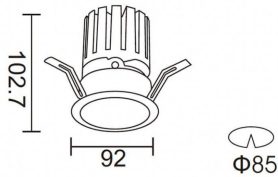

### PRO-DR

Lavov downlight from the family PRO-DR with a power of 17,73W and an optics 24 degrees . CCT 3000K. With a total lumen output of 1556lm and a luminous efficiency of 87,76lm/W.ON/OFF driver. Made in die cast aluminum and finished in Silver color.

### Scheme

Product	
Real power (W)	17.73
Real luminous flux (Lm)	1556
Luminous efficiency (Lm/W)	87.76
Beam angle (°)	24
Life time (h)	50000 h L80B10
IP	20
Electrical class insulation	Clas II
Colour	Silver
Control gear included	Yes
Control gear	ON/OFF
Flicker Free	Yes
Light source	LED
Type of LED	COB
Colour temperature (K)	3000
Colour consistency (SDCM)	SDCM<3
CRI	90