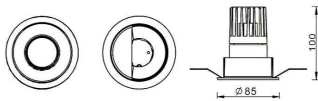

**PRO-DR**

Lavov downlight from the family PRO-DR with a power of 17,73W and an optics 24 degrees . CCT 3000K. With a total lumen output of 1556lm and a luminous efficiency of 87,76lm/W.ON/OFF driver. Made in die cast aluminum and finished in Silver color.

<b>Item code</b>	<b>86.D025.2321.03</b>
<b>Product type</b>	<b>Indoor</b>
<b>Category</b>	<b>Downlights</b>
<b>Family</b>	<b>PRO-D</b>
<b>Subfamily</b>	<b>PRO-DR</b>
<b>Pictograms</b>	

**Scheme**

<b>Product</b>	
<b>Real power (W)</b>	<b>17.73</b>
<b>Real luminous flux (Lm)</b>	<b>1556</b>
<b>Luminous efficiency (Lm/W)</b>	<b>87.76</b>
<b>Beam angle (°)</b>	<b>24</b>
<b>Life time (h)</b>	<b>50000 h L80B10</b>
<b>IP</b>	<b>20</b>
<b>Electrical class insulation</b>	<b>Clas II</b>
<b>Colour</b>	<b>Silver</b>
<b>Control gear included</b>	<b>Yes</b>
<b>Control gear</b>	<b>ON/OFF</b>
<b>Flicker Free</b>	<b>Yes</b>
<b>Light source</b>	<b>LED</b>
<b>Type of LED</b>	<b>COB</b>
<b>Colour temperature (K)</b>	<b>3000</b>
<b>Colour consistency (SDCM)</b>	<b>SDCM&lt;3</b>
<b>CRI</b>	<b>90</b>