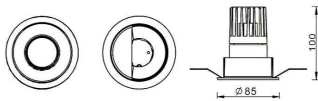

PRO-DR

Lavov downlight from the family PRO-DR with a power of 17,73W and an optics 24 degrees . CCT 3000K. With a total lumen output of 1556lm and a luminous efficiency of 87,76lm/W.ON/OFF driver. Made in die cast aluminum and finished in Silver color.

Item code	86.D025.2321.03
Product type	Indoor
Category	Downlights
Family	PRO-D
Subfamily	PRO-DR
Pictograms	

Scheme

Product	
Real power (W)	17.73
Real luminous flux (Lm)	1556
Luminous efficiency (Lm/W)	87.76
Beam angle (°)	24
Life time (h)	50000 h L80B10
IP	20
Electrical class insulation	Clas II
Colour	Silver
Control gear included	Yes
Control gear	ON/OFF
Flicker Free	Yes
Light source	LED
Type of LED	COB
Colour temperature (K)	3000
Colour consistency (SDCM)	SDCM<3
CRI	90