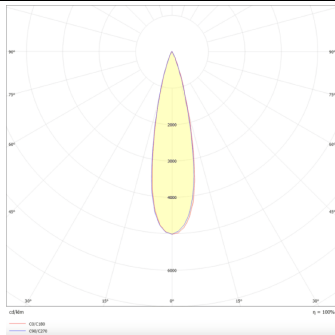

PRO-DR

Lavov downlight from the family PRO-DR with a power of 17,73W and an optics 24 degrees . CCT 3000K. With a total lumen output of 1556lm and a luminous efficiency of 87,76lm/W.DALI driver. Made in die cast aluminum and finished in White color.

Item code	86.D025.2323.01
Product type	Indoor
Category	Downlights
Family	PRO-D
Subfamily	PRO-DR
Pictograms	

Scheme

Photometry

Product

Real power (W)	17.73
Real luminous flux (Lm)	1556
Luminous efficiency (Lm/W)	87.76
Beam angle (°)	24
Life time (h)	50000 h L80B10
IP	20
Electrical class insulation	Clas II
Colour	White
Control gear included	Yes
Control gear	DALI
Flicker Free	Yes
Light source	LED
Type of LED	COB
Colour temperature (K)	3000
Colour consistency (SDCM)	SDCM<3
CRI	90