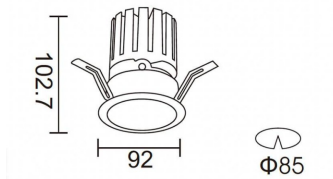

PRO-DR

Lavov downlight from the family PRO-DR with a power of 17,73W and an optics 24 degrees . CCT 3000K. With a total lumen output of 1556lm and a luminous efficiency of 87,76lm/W.DALI driver. Made in die cast aluminum and finished in White color.

Item code	86.D025.2323.01
Product type	Indoor
Category	Downlights
Family	PRO-D
Subfamily	PRO-DR
Pictograms	

Scheme

Photometry

Product	
Real power (W)	17.73
Real luminous flux (Lm)	1556
Luminous efficiency (Lm/W)	87.76
Beam angle (°)	24
Life time (h)	50000 h L80B10
IP	20
Electrical class insulation	Clas II
Colour	White
Control gear included	Yes
Control gear	DALI
Flicker Free	Yes
Light source	LED
Type of LED	COB
Colour temperature (K)	3000
Colour consistency (SDCM)	SDCM<3
CRI	90