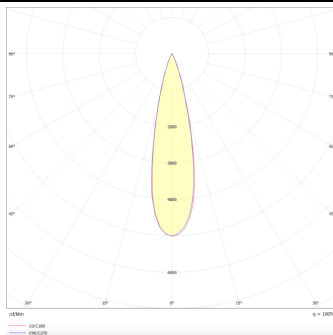

PRO-DR

Lavov downlight from the family PRO-DR with a power of 17,73W and an optics 24 degrees . CCT 3000K. With a total lumen output of 1556lm and a luminous efficiency of 87,76lm/W.DALI driver. Made in die cast aluminum and finished in White color.

Item code	86.D025.2323.01
Product type	Indoor
Category	Downlights
Family	PRO-D
Subfamily	PRO-DR
Pictograms	

Scheme

Photometry

Product	
Real power (W)	17.73
Real luminous flux (Lm)	1556
Luminous efficiency (Lm/W)	87.76
Beam angle (°)	24
Life time (h)	50000 h L80B10
IP	20
Electrical class insulation	Clas II
Colour	White
Control gear included	Yes
Control gear	DALI
Flicker Free	Yes
Light source	LED
Type of LED	COB
Colour temperature (K)	3000
Colour consistency (SDCM)	SDCM<3
CRI	90