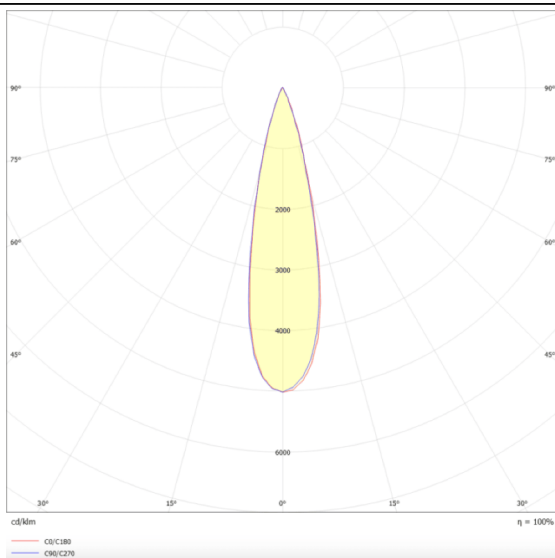

### PRO-DR

Lavov downlight from the family PRO-DR with a power of 17,73W and an optics 24 degrees . CCT 3000K. With a total lumen output of 1556lm and a luminous efficiency of 87,76lm/W.DALI driver. Made in die cast aluminum and finished in White color.

### Photometry

<b>Product</b>	
<b>Real power (W)</b>	<b>17.73</b>
<b>Real luminous flux (Lm)</b>	<b>1556</b>
<b>Luminous efficiency (Lm/W)</b>	<b>87.76</b>
<b>Beam angle (°)</b>	<b>24</b>
<b>Life time (h)</b>	<b>50000 h L80B10</b>
<b>IP</b>	<b>20</b>
<b>Electrical class insulation</b>	<b>Clas II</b>
<b>Colour</b>	<b>White</b>
<b>Control gear included</b>	<b>Yes</b>
<b>Control gear</b>	<b>DALI</b>
<b>Flicker Free</b>	<b>Yes</b>
<b>Light source</b>	<b>LED</b>
<b>Type of LED</b>	<b>COB</b>
<b>Colour temperature (K)</b>	<b>3000</b>
<b>Colour consistency (SDCM)</b>	<b>SDCM3</b>
<b>CRI</b>	<b>90</b>