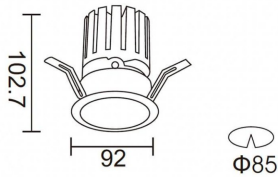

PRO-DR

Lavov downlight from the family PRO-DR with a power of 17,73W and an optics 24 degrees . CCT 3000K. With a total lumen output of 1556lm and a luminous efficiency of 87,76lm/W.DALI driver. Made in die cast aluminum and finished in White color.

Item code	86.D025.2323.01
Product type	Indoor
Category	Downlights
Family	PRO-D
Subfamily	PRO-DR
Pictograms	

Scheme

Photometry

Product

Real power (W)	17.73
Real luminous flux (Lm)	1556
Luminous efficiency (Lm/W)	87.76
Beam angle (°)	24
Life time (h)	50000 h L80B10
IP	20
Electrical class insulation	Clas II
Colour	White
Control gear included	Yes
Control gear	DALI
Flicker Free	Yes
Light source	LED
Type of LED	COB
Colour temperature (K)	3000
Colour consistency (SDCM)	SDCM<3
CRI	90