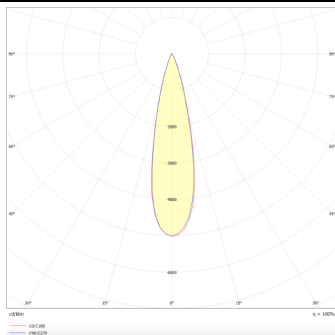

PRO-DR

Lavov downlight from the family PRO-DR with a power of 17,73W and an optics 24 degrees . CCT 3000K. With a total lumen output of 1556lm and a luminous efficiency of 87,76lm/W.DALI driver. Made in die cast aluminum and finished in Black color.

Item code	86.D025.2323.02
Product type	Indoor
Category	Downlights
Family	PRO-D
Subfamily	PRO-DR
Pictograms	

Scheme

Photometry

Product	
Real power (W)	17.73
Real luminous flux (Lm)	1556
Luminous efficiency (Lm/W)	87.76
Beam angle (°)	24
Life time (h)	50000 h L80B10
IP	20
Electrical class insulation	Clas II
Colour	Black
Control gear included	Yes
Control gear	DALI
Flicker Free	Yes
Light source	LED
Type of LED	COB
Colour temperature (K)	3000
Colour consistency (SDCM)	SDCM<3
CRI	90