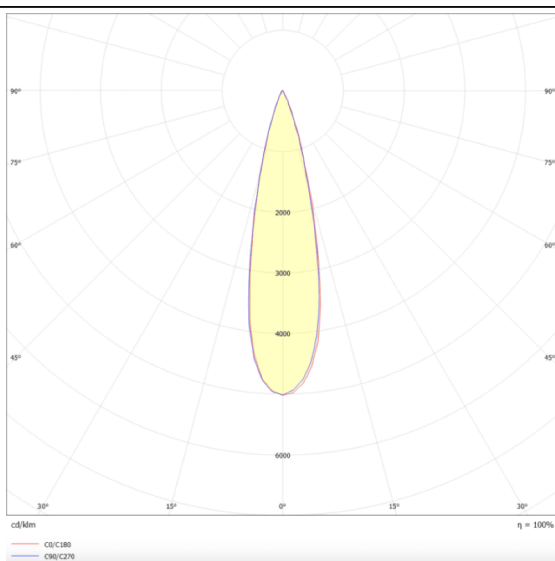

PRO-DR

Lavov downlight from the family PRO-DR with a power of 17,73W and an optics 24 degrees . CCT 3000K. With a total lumen output of 1556lm and a luminous efficiency of 87,76lm/W.DALI driver. Made in die cast aluminum and finished in Black color.

Photometry

| | |
|------------------------------------|-----------------------|
| Product | |
| Real power (W) | 17.73 |
| Real luminous flux (Lm) | 1556 |
| Luminous efficiency (Lm/W) | 87.76 |
| Beam angle (°) | 24 |
| Life time (h) | 50000 h L80B10 |
| IP | 20 |
| Electrical class insulation | Clas II |
| Colour | Black |
| Control gear included | Yes |
| Control gear | DALI |
| Flicker Free | Yes |
| Light source | LED |
| Type of LED | COB |
| Colour temperature (K) | 3000 |
| Colour consistency (SDCM) | SDCM3 |
| CRI | 90 |