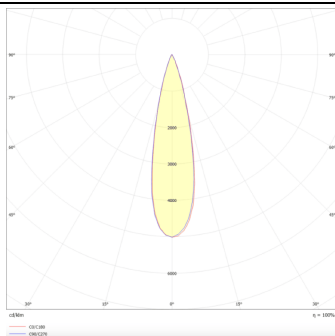

**PRO-DR**

Lavov downlight from the family PRO-DR with a power of 17,73W and an optics 24 degrees . CCT 3000K. With a total lumen output of 1556lm and a luminous efficiency of 87,76lm/W.DALI driver. Made in die cast aluminum and finished in Black color.

<b>Product</b>	
<b>Real power (W)</b>	<b>17.73</b>
<b>Real luminous flux (Lm)</b>	<b>1556</b>
<b>Luminous efficiency (Lm/W)</b>	<b>87.76</b>
<b>Beam angle (°)</b>	<b>24</b>
<b>Life time (h)</b>	<b>50000 h L80B10</b>
<b>IP</b>	<b>20</b>
<b>Electrical class insulation</b>	<b>Clas II</b>
<b>Colour</b>	<b>Black</b>
<b>Control gear included</b>	<b>Yes</b>
<b>Control gear</b>	<b>DALI</b>
<b>Flicker Free</b>	<b>Yes</b>
<b>Light source</b>	<b>LED</b>
<b>Type of LED</b>	<b>COB</b>
<b>Colour temperature (K)</b>	<b>3000</b>
<b>Colour consistency (SDCM)</b>	<b>SDCM&lt;3</b>
<b>CRI</b>	<b>90</b>