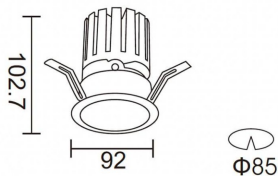

PRO-DR

Lavov downlight from the family PRO-DR with a power of 17,73W and an optics 24 degrees . CCT 3000K. With a total lumen output of 1556lm and a luminous efficiency of 87,76lm/W.DALI driver. Made in die cast aluminum and finished in Black color.

Item code	86.D025.2323.02
Product type	Indoor
Category	Downlights
Family	PRO-D
Subfamily	PRO-DR
Pictograms	

Scheme

Photometry

Product	
Real power (W)	17.73
Real luminous flux (Lm)	1556
Luminous efficiency (Lm/W)	87.76
Beam angle (°)	24
Life time (h)	50000 h L80B10
IP	20
Electrical class insulation	Clas II
Colour	Black
Control gear included	Yes
Control gear	DALI
Flicker Free	Yes
Light source	LED
Type of LED	COB
Colour temperature (K)	3000
Colour consistency (SDCM)	SDCM<3
CRI	90