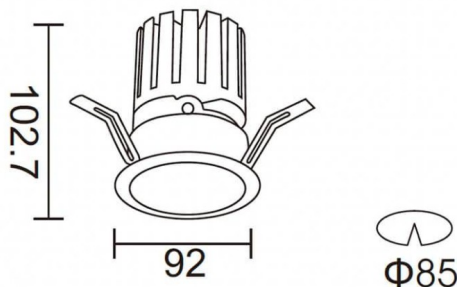

PRO-DR

Lavov downlight from the family PRO-DR with a power of 17,73W and an optics 24 degrees . CCT 3000K. With a total lumen output of 1556lm and a luminous efficiency of 87,76lm/W.DALI driver. Made in die cast aluminum and finished in Silver color.

Item code	86.D025.2323.03
Product type	Indoor
Category	Downlights
Family	PRO-D
Subfamily	PRO-DR
Pictograms	

Scheme

Photometry

Product	
Real power (W)	17.73
Real luminous flux (Lm)	1556
Luminous efficiency (Lm/W)	87.76
Beam angle (°)	24
Life time (h)	50000 h L80B10
IP	20
Electrical class insulation	Clas II
Colour	Silver
Control gear included	Yes
Control gear	DALI
Flicker Free	Yes
Light source	LED
Type of LED	COB
Colour temperature (K)	3000
Colour consistency (SDCM)	SDCM3
CRI	90