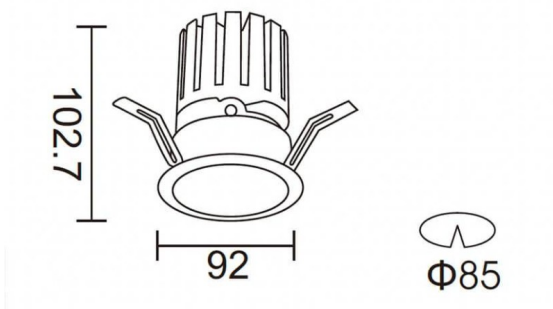

PRO-DR

Lavov downlight from the family PRO-DR with a power of 17,73W and an optics 24 degrees . CCT 3000K. With a total lumen output of 1556lm and a luminous efficiency of 87,76lm/W.DALI driver. Made in die cast aluminum and finished in Silver color.

Item code	86.D025.2323.03
Product type	Indoor
Category	Downlights
Family	PRO-D
Subfamily	PRO-DR
Pictograms	

Scheme

Photometry

Product

Real power (W)	17.73
Real luminous flux (Lm)	1556
Luminous efficiency (Lm/W)	87.76
Beam angle (&ordm;)	24
Life time (h)	50000 h L80B10
IP	20
Electrical class insulation	Clas II
Colour	Silver
Control gear included	Yes
Control gear	DALI
Flicker Free	Yes
Light source	LED
Type of LED	COB
Colour temperature (K)	3000
Colour consistency (SDCM)	SDCM<3
CRI	90