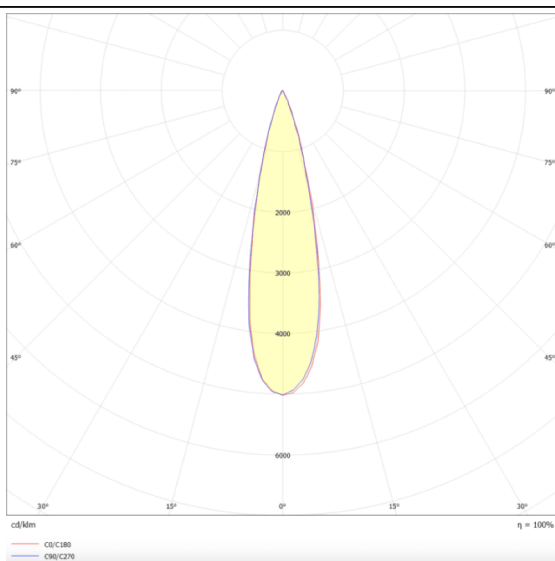

PRO-DR

Lavov downlight from the family PRO-DR with a power of 17,73W and an optics 24 degrees . CCT 3000K. With a total lumen output of 1556lm and a luminous efficiency of 87,76lm/W.DALI driver. Made in die cast aluminum and finished in Silver color.

Item code	86.D025.2323.03
Product type	Indoor
Category	Downlights
Family	PRO-D
Subfamily	PRO-DR
Pictograms	

Scheme

Photometry

Product	
Real power (W)	17.73
Real luminous flux (Lm)	1556
Luminous efficiency (Lm/W)	87.76
Beam angle (°)	24
Life time (h)	50000 h L80B10
IP	20
Electrical class insulation	Clas II
Colour	Silver
Control gear included	Yes
Control gear	DALI
Flicker Free	Yes
Light source	LED
Type of LED	COB
Colour temperature (K)	3000
Colour consistency (SDCM)	SDCM3
CRI	90