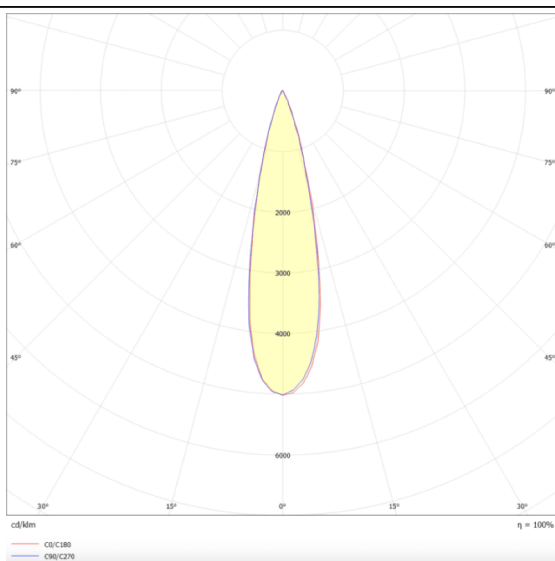

PRO-DR

Lavov downlight from the family PRO-DR with a power of 17,73W and an optics 24 degrees . CCT 3000K. With a total lumen output of 1556lm and a luminous efficiency of 87,76lm/W.DALI driver. Made in die cast aluminum and finished in Silver color.

Item code	86.D025.2323.03
Product type	Indoor
Category	Downlights
Family	PRO-D
Subfamily	PRO-DR
Pictograms	

Scheme

Photometry

Product

Real power (W)	17.73
Real luminous flux (Lm)	1556
Luminous efficiency (Lm/W)	87.76
Beam angle (&ordm;)	24
Life time (h)	50000 h L80B10
IP	20
Electrical class insulation	Clas II
Colour	Silver
Control gear included	Yes
Control gear	DALI
Flicker Free	Yes
Light source	LED
Type of LED	COB
Colour temperature (K)	3000
Colour consistency (SDCM)	SDCM<3
CRI	90