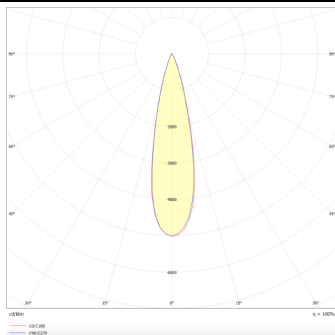

**PRO-DR**

Lavov downlight from the family PRO-DR with a power of 17,73W and an optics 24 degrees . CCT 3000K. With a total lumen output of 1556lm and a luminous efficiency of 87,76lm/W.DALI driver. Made in die cast aluminum and finished in Silver color.

Item code	86.D025.2323.03
Product type	Indoor
Category	Downlights
Family	PRO-D
Subfamily	PRO-DR
Pictograms	

Scheme**Photometry**

Product	
Real power (W)	17.73
Real luminous flux (Lm)	1556
Luminous efficiency (Lm/W)	87.76
Beam angle (°)	24
Life time (h)	50000 h L80B10
IP	20
Electrical class insulation	Clas II
Colour	Silver
Control gear included	Yes
Control gear	DALI
Flicker Free	Yes
Light source	LED
Type of LED	COB
Colour temperature (K)	3000
Colour consistency (SDCM)	SDCM<3
CRI	90