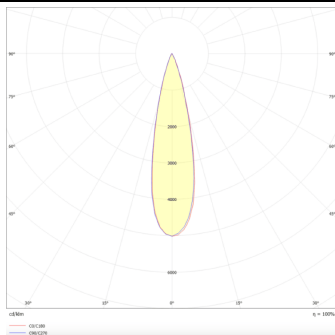

**PRO-DR**

Lavov downlight from the family PRO-DR with a power of 17,73W and an optics 24 degrees . CCT 3000K. With a total lumen output of 1556lm and a luminous efficiency of 87,76lm/W.DALI driver. Made in die cast aluminum and finished in Silver color.

<b>Product</b>	
<b>Real power (W)</b>	<b>17.73</b>
<b>Real luminous flux (Lm)</b>	<b>1556</b>
<b>Luminous efficiency (Lm/W)</b>	<b>87.76</b>
<b>Beam angle (°)</b>	<b>24</b>
<b>Life time (h)</b>	<b>50000 h L80B10</b>
<b>IP</b>	<b>20</b>
<b>Electrical class insulation</b>	<b>Clas II</b>
<b>Colour</b>	<b>Silver</b>
<b>Control gear included</b>	<b>Yes</b>
<b>Control gear</b>	<b>DALI</b>
<b>Flicker Free</b>	<b>Yes</b>
<b>Light source</b>	<b>LED</b>
<b>Type of LED</b>	<b>COB</b>
<b>Colour temperature (K)</b>	<b>3000</b>
<b>Colour consistency (SDCM)</b>	<b>SDCM&lt;3</b>
<b>CRI</b>	<b>90</b>