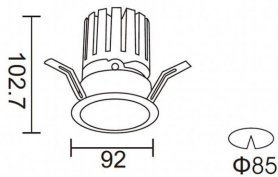

### PRO-DR

Lavov downlight from the family PRO-DR with a power of 17,73W and an optics 36 degrees . CCT 3000K. With a total lumen output of 1556lm and a luminous efficiency of 87,76lm/W.ON/OFF driver. Made in die cast aluminum and finished in White color.

### Scheme

<b>Product</b>	
<b>Real power (W)</b>	<b>17.73</b>
<b>Real luminous flux (Lm)</b>	<b>1556</b>
<b>Luminous efficiency (Lm/W)</b>	<b>87.76</b>
<b>Beam angle (°)</b>	<b>36</b>
<b>Life time (h)</b>	<b>50000 h L80B10</b>
<b>IP</b>	<b>20</b>
<b>Electrical class insulation</b>	<b>Clas II</b>
<b>Colour</b>	<b>White</b>
<b>Control gear included</b>	<b>Yes</b>
<b>Control gear</b>	<b>ON/OFF</b>
<b>Flicker Free</b>	<b>Yes</b>
<b>Light source</b>	<b>LED</b>
<b>Type of LED</b>	<b>COB</b>
<b>Colour temperature (K)</b>	<b>3000</b>
<b>Colour consistency (SDCM)</b>	<b>SDCM&lt;3</b>
<b>CRI</b>	<b>90</b>