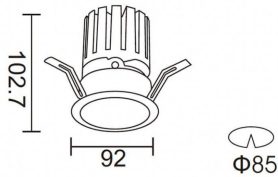

PRO-DR

Lavov downlight from the family PRO-DR with a power of 17,73W and an optics 36 degrees . CCT 3000K. With a total lumen output of 1556lm and a luminous efficiency of 87,76lm/W.ON/OFF driver. Made in die cast aluminum and finished in White color.

Item code	86.D025.2331.01
Product type	Indoor
Category	Downlights
Family	PRO-D
Subfamily	PRO-DR
Pictograms	

Scheme

Product	
Real power (W)	17.73
Real luminous flux (Lm)	1556
Luminous efficiency (Lm/W)	87.76
Beam angle (°)	36
Life time (h)	50000 h L80B10
IP	20
Electrical class insulation	Clas II
Colour	White
Control gear included	Yes
Control gear	ON/OFF
Flicker Free	Yes
Light source	LED
Type of LED	COB
Colour temperature (K)	3000
Colour consistency (SDCM)	SDCM<3
CRI	90