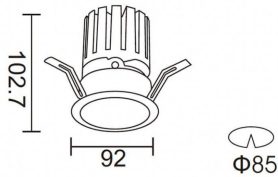

PRO-DR

Lavov downlight from the family PRO-DR with a power of 17,73W and an optics 36 degrees . CCT 3000K. With a total lumen output of 1556lm and a luminous efficiency of 87,76lm/W.ON/OFF driver. Made in die cast aluminum and finished in Black color.

Item code	86.D025.2331.02
Product type	Indoor
Category	Downlights
Family	PRO-D
Subfamily	PRO-DR
Pictograms	

Scheme

Product	
Real power (W)	17.73
Real luminous flux (Lm)	1556
Luminous efficiency (Lm/W)	87.76
Beam angle (°)	36
Life time (h)	50000 h L80B10
IP	20
Electrical class insulation	Clas II
Colour	Black
Control gear included	Yes
Control gear	ON/OFF
Flicker Free	Yes
Light source	LED
Type of LED	COB
Colour temperature (K)	3000
Colour consistency (SDCM)	SDCM<3
CRI	90