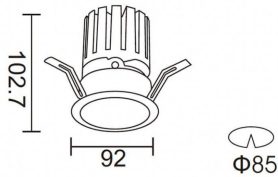

PRO-DR

Lavov downlight from the family PRO-DR with a power of 17,73W and an optics 36 degrees . CCT 3000K. With a total lumen output of 1556lm and a luminous efficiency of 87,76lm/W.ON/OFF driver. Made in die cast aluminum and finished in Silver color.

Item code	86.D025.2331.03
Product type	Indoor
Category	Downlights
Family	PRO-D
Subfamily	PRO-DR
Pictograms	

Scheme

Product	
Real power (W)	17.73
Real luminous flux (Lm)	1556
Luminous efficiency (Lm/W)	87.76
Beam angle (°)	36
Life time (h)	50000 h L80B10
IP	20
Electrical class insulation	Clas II
Colour	Silver
Control gear included	Yes
Control gear	ON/OFF
Flicker Free	Yes
Light source	LED
Type of LED	COB
Colour temperature (K)	3000
Colour consistency (SDCM)	SDCM<3
CRI	90