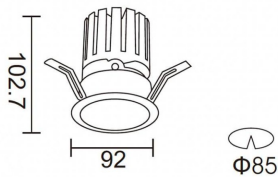

PRO-DR

Lavov downlight from the family PRO-DR with a power of 17,73W and an optics 36 degrees . CCT 3000K. With a total lumen output of 1556lm and a luminous efficiency of 87,76lm/W.ON/OFF driver. Made in die cast aluminum and finished in Silver color.

Item code	86.D025.2331.03
Product type	Indoor
Category	Downlights
Family	PRO-D
Subfamily	PRO-DR
Pictograms	

Scheme

Product	
Real power (W)	17.73
Real luminous flux (Lm)	1556
Luminous efficiency (Lm/W)	87.76
Beam angle (°)	36
Life time (h)	50000 h L80B10
IP	20
Electrical class insulation	Clas II
Colour	Silver
Control gear included	Yes
Control gear	ON/OFF
Flicker Free	Yes
Light source	LED
Type of LED	COB
Colour temperature (K)	3000
Colour consistency (SDCM)	SDCM<3
CRI	90