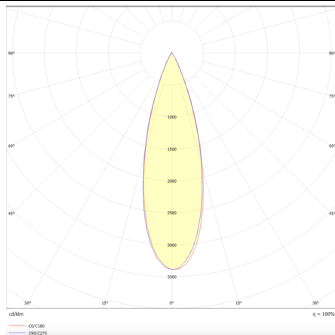

PRO-DR

Lavov downlight from the family PRO-DR with a power of 17,73W and an optics 36 degrees . CCT 3000K. With a total lumen output of 1556lm and a luminous efficiency of 87,76lm/W.DALI driver. Made in die cast aluminum and finished in White color.

Item code	86.D025.2333.01
Product type	Indoor
Category	Downlights
Family	PRO-D
Subfamily	PRO-DR
Pictograms	

Scheme

Photometry

Product	
Real power (W)	17.73
Real luminous flux (Lm)	1556
Luminous efficiency (Lm/W)	87.76
Beam angle (°)	36
Life time (h)	50000 h L80B10
IP	20
Electrical class insulation	Clas II
Colour	White
Control gear included	Yes
Control gear	DALI
Flicker Free	Yes
Light source	LED
Type of LED	COB
Colour temperature (K)	3000
Colour consistency (SDCM)	SDCM<3
CRI	90