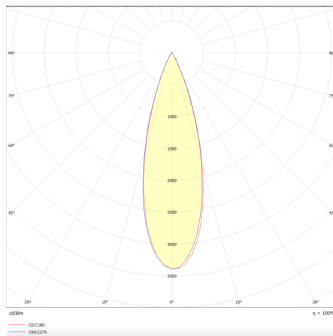

PRO-DR

Lavov downlight from the family PRO-DR with a power of 17,73W and an optics 36 degrees . CCT 3000K. With a total lumen output of 1556lm and a luminous efficiency of 87,76lm/W.DALI driver. Made in die cast aluminum and finished in White color.

Item code	86.D025.2333.01
Product type	Indoor
Category	Downlights
Family	PRO-D
Subfamily	PRO-DR
Pictograms	

Scheme

Photometry

Product	
Real power (W)	17.73
Real luminous flux (Lm)	1556
Luminous efficiency (Lm/W)	87.76
Beam angle (°)	36
Life time (h)	50000 h L80B10
IP	20
Electrical class insulation	Clas II
Colour	White
Control gear included	Yes
Control gear	DALI
Flicker Free	Yes
Light source	LED
Type of LED	COB
Colour temperature (K)	3000
Colour consistency (SDCM)	SDCM<3
CRI	90