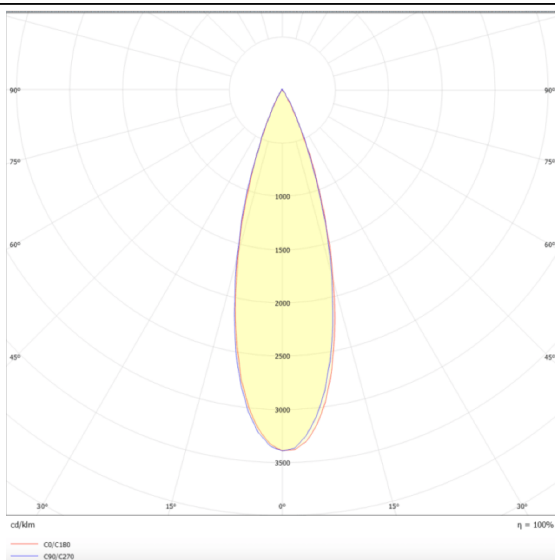

PRO-DR

Lavov downlight from the family PRO-DR with a power of 17,73W and an optics 36 degrees . CCT 3000K. With a total lumen output of 1556lm and a luminous efficiency of 87,76lm/W.DALI driver. Made in die cast aluminum and finished in White color.

Item code	86.D025.2333.01
Product type	Indoor
Category	Downlights
Family	PRO-D
Subfamily	PRO-DR
Pictograms	

Scheme

Photometry

Product	
Real power (W)	17.73
Real luminous flux (Lm)	1556
Luminous efficiency (Lm/W)	87.76
Beam angle (°)	36
Life time (h)	50000 h L80B10
IP	20
Electrical class insulation	Clas II
Colour	White
Control gear included	Yes
Control gear	DALI
Flicker Free	Yes
Light source	LED
Type of LED	COB
Colour temperature (K)	3000
Colour consistency (SDCM)	SDCM3
CRI	90