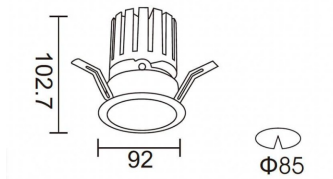

PRO-DR

Lavov downlight from the family PRO-DR with a power of 17,73W and an optics 36 degrees . CCT 3000K. With a total lumen output of 1556lm and a luminous efficiency of 87,76lm/W.DALI driver. Made in die cast aluminum and finished in White color.

Item code	86.D025.2333.01
Product type	Indoor
Category	Downlights
Family	PRO-D
Subfamily	PRO-DR
Pictograms	

Scheme

Photometry

Product	
Real power (W)	17.73
Real luminous flux (Lm)	1556
Luminous efficiency (Lm/W)	87.76
Beam angle (°)	36
Life time (h)	50000 h L80B10
IP	20
Electrical class insulation	Clas II
Colour	White
Control gear included	Yes
Control gear	DALI
Flicker Free	Yes
Light source	LED
Type of LED	COB
Colour temperature (K)	3000
Colour consistency (SDCM)	SDCM<3
CRI	90