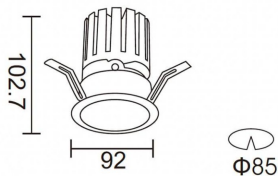

PRO-DR

Lavov downlight from the family PRO-DR with a power of 17,73W and an optics 36 degrees . CCT 3000K. With a total lumen output of 1556lm and a luminous efficiency of 87,76lm/W.DALI driver. Made in die cast aluminum and finished in White color.

Item code	86.D025.2333.01
Product type	Indoor
Category	Downlights
Family	PRO-D
Subfamily	PRO-DR
Pictograms	

Scheme

Photometry

Product	
Real power (W)	17.73
Real luminous flux (Lm)	1556
Luminous efficiency (Lm/W)	87.76
Beam angle (°)	36
Life time (h)	50000 h L80B10
IP	20
Electrical class insulation	Clas II
Colour	White
Control gear included	Yes
Control gear	DALI
Flicker Free	Yes
Light source	LED
Type of LED	COB
Colour temperature (K)	3000
Colour consistency (SDCM)	SDCM<3
CRI	90