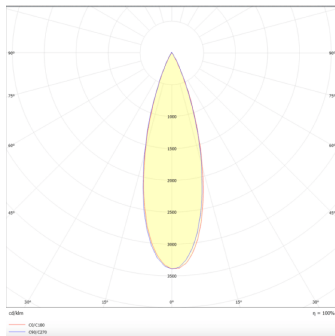

PRO-DR

Lavov downlight from the family PRO-DR with a power of 17,73W and an optics 36 degrees . CCT 3000K. With a total lumen output of 1556lm and a luminous efficiency of 87,76lm/W.DALI driver. Made in die cast aluminum and finished in Black color.

Item code	86.D025.2333.02
Product type	Indoor
Category	Downlights
Family	PRO-D
Subfamily	PRO-DR
Pictograms	

Scheme

Photometry

Product	
Real power (W)	17.73
Real luminous flux (Lm)	1556
Luminous efficiency (Lm/W)	87.76
Beam angle (°)	36
Life time (h)	50000 h L80B10
IP	20
Electrical class insulation	Clas II
Colour	Black
Control gear included	Yes
Control gear	DALI
Flicker Free	Yes
Light source	LED
Type of LED	COB
Colour temperature (K)	3000
Colour consistency (SDCM)	SDCM<3
CRI	90