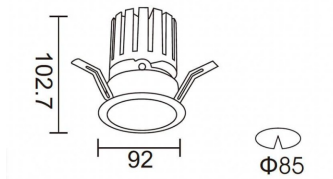

**PRO-DR**

Lavov downlight from the family PRO-DR with a power of 17,73W and an optics 36 degrees . CCT 3000K. With a total lumen output of 1556lm and a luminous efficiency of 87,76lm/W.DALI driver. Made in die cast aluminum and finished in Black color.

Item code	86.D025.2333.02
Product type	Indoor
Category	Downlights
Family	PRO-D
Subfamily	PRO-DR
Pictograms	

Scheme**Photometry**

Product	
Real power (W)	17.73
Real luminous flux (Lm)	1556
Luminous efficiency (Lm/W)	87.76
Beam angle (°)	36
Life time (h)	50000 h L80B10
IP	20
Electrical class insulation	Clas II
Colour	Black
Control gear included	Yes
Control gear	DALI
Flicker Free	Yes
Light source	LED
Type of LED	COB
Colour temperature (K)	3000
Colour consistency (SDCM)	SDCM<3
CRI	90