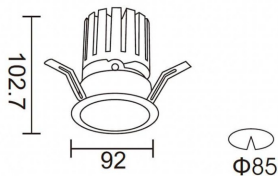

PRO-DR

Lavov downlight from the family PRO-DR with a power of 17,73W and an optics 36 degrees . CCT 3000K. With a total lumen output of 1556lm and a luminous efficiency of 87,76lm/W.DALI driver. Made in die cast aluminum and finished in Black color.

Item code	86.D025.2333.02
Product type	Indoor
Category	Downlights
Family	PRO-D
Subfamily	PRO-DR
Pictograms	

Scheme

Photometry

Product	
Real power (W)	17.73
Real luminous flux (Lm)	1556
Luminous efficiency (Lm/W)	87.76
Beam angle (°)	36
Life time (h)	50000 h L80B10
IP	20
Electrical class insulation	Clas II
Colour	Black
Control gear included	Yes
Control gear	DALI
Flicker Free	Yes
Light source	LED
Type of LED	COB
Colour temperature (K)	3000
Colour consistency (SDCM)	SDCM<3
CRI	90