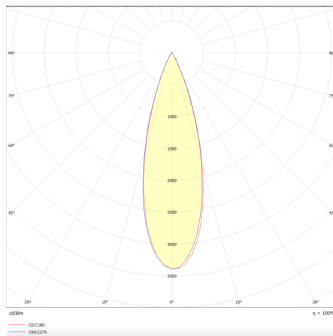

**PRO-DR**

Lavov downlight from the family PRO-DR with a power of 17,73W and an optics 36 degrees . CCT 3000K. With a total lumen output of 1556lm and a luminous efficiency of 87,76lm/W.DALI driver. Made in die cast aluminum and finished in Black color.

Item code	86.D025.2333.02
Product type	Indoor
Category	Downlights
Family	PRO-D
Subfamily	PRO-DR
Pictograms	

Scheme**Photometry**

Product	
Real power (W)	17.73
Real luminous flux (Lm)	1556
Luminous efficiency (Lm/W)	87.76
Beam angle (°)	36
Life time (h)	50000 h L80B10
IP	20
Electrical class insulation	Clas II
Colour	Black
Control gear included	Yes
Control gear	DALI
Flicker Free	Yes
Light source	LED
Type of LED	COB
Colour temperature (K)	3000
Colour consistency (SDCM)	SDCM<3
CRI	90