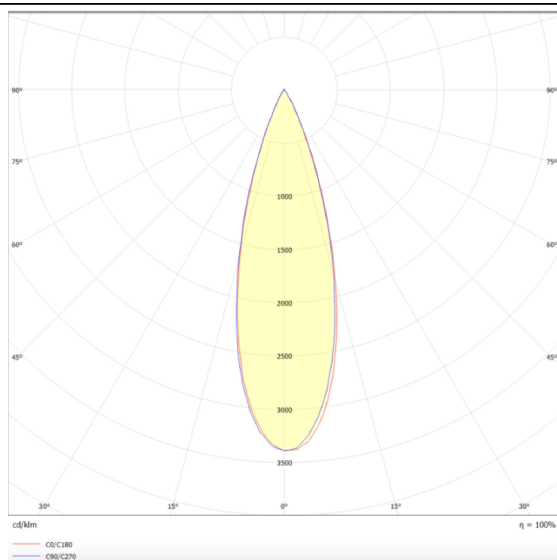

PRO-DR

Lavov downlight from the family PRO-DR with a power of 17,73W and an optics 36 degrees . CCT 3000K. With a total lumen output of 1556lm and a luminous efficiency of 87,76lm/W.DALI driver. Made in die cast aluminum and finished in Black color.

Item code	86.D025.2333.02
Product type	Indoor
Category	Downlights
Family	PRO-D
Subfamily	PRO-DR
Pictograms	

Scheme

Photometry

Product	
Real power (W)	17.73
Real luminous flux (Lm)	1556
Luminous efficiency (Lm/W)	87.76
Beam angle (°)	36
Life time (h)	50000 h L80B10
IP	20
Electrical class insulation	Clas II
Colour	Black
Control gear included	Yes
Control gear	DALI
Flicker Free	Yes
Light source	LED
Type of LED	COB
Colour temperature (K)	3000
Colour consistency (SDCM)	SDCM3
CRI	90