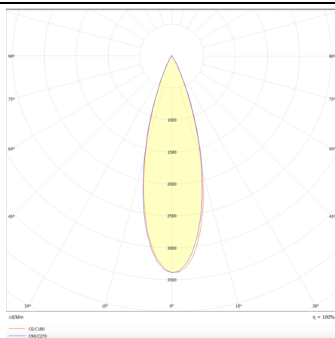

PRO-DR

Lavov downlight from the family PRO-DR with a power of 17,73W and an optics 36 degrees . CCT 3000K. With a total lumen output of 1556lm and a luminous efficiency of 87,76lm/W.DALI driver. Made in die cast aluminum and finished in Black color.

Item code	86.D025.2333.02
Product type	Indoor
Category	Downlights
Family	PRO-D
Subfamily	PRO-DR
Pictograms	

Scheme

Photometry

Product	
Real power (W)	17.73
Real luminous flux (Lm)	1556
Luminous efficiency (Lm/W)	87.76
Beam angle (°)	36
Life time (h)	50000 h L80B10
IP	20
Electrical class insulation	Clas II
Colour	Black
Control gear included	Yes
Control gear	DALI
Flicker Free	Yes
Light source	LED
Type of LED	COB
Colour temperature (K)	3000
Colour consistency (SDCM)	SDCM<3
CRI	90