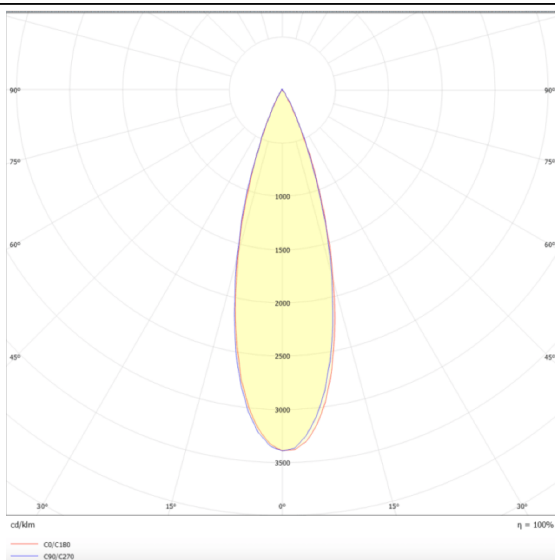

PRO-DR

Lavov downlight from the family PRO-DR with a power of 17,73W and an optics 36 degrees . CCT 3000K. With a total lumen output of 1556lm and a luminous efficiency of 87,76lm/W.DALI driver. Made in die cast aluminum and finished in Silver color.

Item code	86.D025.2333.03
Product type	Indoor
Category	Downlights
Family	PRO-D
Subfamily	PRO-DR
Pictograms	

Scheme

Photometry

Product	
Real power (W)	17.73
Real luminous flux (Lm)	1556
Luminous efficiency (Lm/W)	87.76
Beam angle (&ordm;)	36
Life time (h)	50000 h L80B10
IP	20
Electrical class insulation	Clas II
Colour	Silver
Control gear included	Yes
Control gear	DALI
Flicker Free	Yes
Light source	LED
Type of LED	COB
Colour temperature (K)	3000
Colour consistency (SDCM)	SDCM<3
CRI	90