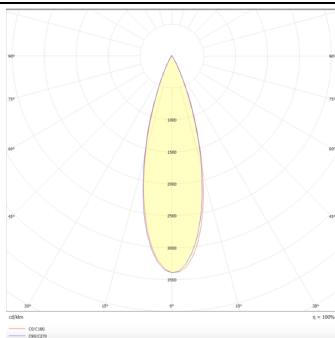

PRO-DR

Lavov downlight from the family PRO-DR with a power of 17,73W and an optics 36 degrees . CCT 3000K. With a total lumen output of 1556lm and a luminous efficiency of 87,76lm/W.DALI driver. Made in die cast aluminum and finished in Silver color.

Item code	86.D025.2333.03
Product type	Indoor
Category	Downlights
Family	PRO-D
Subfamily	PRO-DR
Pictograms	

Scheme

Photometry

Product	
Real power (W)	17.73
Real luminous flux (Lm)	1556
Luminous efficiency (Lm/W)	87.76
Beam angle (°)	36
Life time (h)	50000 h L80B10
IP	20
Electrical class insulation	Clas II
Colour	Silver
Control gear included	Yes
Control gear	DALI
Flicker Free	Yes
Light source	LED
Type of LED	COB
Colour temperature (K)	3000
Colour consistency (SDCM)	SDCM<3
CRI	90