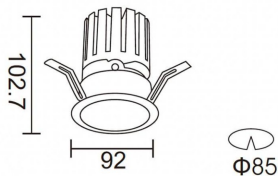

PRO-DR

Lavov downlight from the family PRO-DR with a power of 17,73W and an optics 36 degrees . CCT 3000K. With a total lumen output of 1556lm and a luminous efficiency of 87,76lm/W.DALI driver. Made in die cast aluminum and finished in Silver color.

Item code	86.D025.2333.03
Product type	Indoor
Category	Downlights
Family	PRO-D
Subfamily	PRO-DR
Pictograms	

Scheme

Photometry

Product	
Real power (W)	17.73
Real luminous flux (Lm)	1556
Luminous efficiency (Lm/W)	87.76
Beam angle (°)	36
Life time (h)	50000 h L80B10
IP	20
Electrical class insulation	Clas II
Colour	Silver
Control gear included	Yes
Control gear	DALI
Flicker Free	Yes
Light source	LED
Type of LED	COB
Colour temperature (K)	3000
Colour consistency (SDCM)	SDCM<3
CRI	90