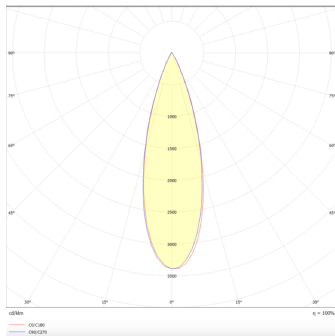

**PRO-DR**

Lavov downlight from the family PRO-DR with a power of 17,73W and an optics 36 degrees . CCT 3000K. With a total lumen output of 1556lm and a luminous efficiency of 87,76lm/W.DALI driver. Made in die cast aluminum and finished in Silver color.

Item code	86.D025.2333.03
Product type	Indoor
Category	Downlights
Family	PRO-D
Subfamily	PRO-DR
Pictograms	

Scheme**Photometry**

Product	
Real power (W)	17.73
Real luminous flux (Lm)	1556
Luminous efficiency (Lm/W)	87.76
Beam angle (°)	36
Life time (h)	50000 h L80B10
IP	20
Electrical class insulation	Clas II
Colour	Silver
Control gear included	Yes
Control gear	DALI
Flicker Free	Yes
Light source	LED
Type of LED	COB
Colour temperature (K)	3000
Colour consistency (SDCM)	SDCM<3
CRI	90