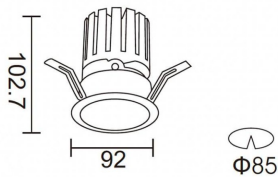

PRO-DR

Lavov downlight from the family PRO-DR with a power of 17,73W and an optics 12 degrees . CCT 4000K. With a total lumen output of 1556lm and a luminous efficiency of 87,76lm/W.ON/OFF driver. Made in die cast aluminum and finished in White color.

Item code	86.D025.2411.01
Product type	Indoor
Category	Downlights
Family	PRO-D
Subfamily	PRO-DR
Pictograms	

Scheme

Product	
Real power (W)	17.73
Real luminous flux (Lm)	1556
Luminous efficiency (Lm/W)	87.76
Beam angle (°)	12
Life time (h)	50000 h L80B10
IP	20
Electrical class insulation	Clas II
Colour	White
Control gear included	Yes
Control gear	ON/OFF
Flicker Free	Yes
Light source	LED
Type of LED	COB
Colour temperature (K)	4000
Colour consistency (SDCM)	SDCM<3
CRI	90