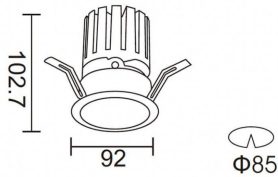

PRO-DR

Lavov downlight from the family PRO-DR with a power of 17,73W and an optics 12 degrees . CCT 4000K. With a total lumen output of 1556lm and a luminous efficiency of 87,76lm/W.ON/OFF driver. Made in die cast aluminum and finished in White color.

Item code	86.D025.2411.01
Product type	Indoor
Category	Downlights
Family	PRO-D
Subfamily	PRO-DR
Pictograms	

Scheme

Product	
Real power (W)	17.73
Real luminous flux (Lm)	1556
Luminous efficiency (Lm/W)	87.76
Beam angle (°)	12
Life time (h)	50000 h L80B10
IP	20
Electrical class insulation	Clas II
Colour	White
Control gear included	Yes
Control gear	ON/OFF
Flicker Free	Yes
Light source	LED
Type of LED	COB
Colour temperature (K)	4000
Colour consistency (SDCM)	SDCM<3
CRI	90