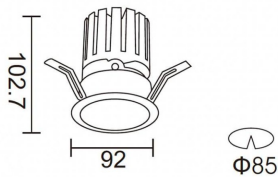

**PRO-DR**

Lavov downlight from the family PRO-DR with a power of 17,73W and an optics 12 degrees . CCT 4000K. With a total lumen output of 1556lm and a luminous efficiency of 87,76lm/W.ON/OFF driver. Made in die cast aluminum and finished in Black color.

Item code	86.D025.2411.02
Product type	Indoor
Category	Downlights
Family	PRO-D
Subfamily	PRO-DR
Pictograms	

Scheme

Product	
Real power (W)	17.73
Real luminous flux (Lm)	1556
Luminous efficiency (Lm/W)	87.76
Beam angle (°)	12
Life time (h)	50000 h L80B10
IP	20
Electrical class insulation	Clas II
Colour	Black
Control gear included	Yes
Control gear	ON/OFF
Flicker Free	Yes
Light source	LED
Type of LED	COB
Colour temperature (K)	4000
Colour consistency (SDCM)	SDCM<3
CRI	90