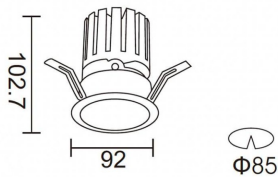

PRO-DR

Lavov downlight from the family PRO-DR with a power of 17,73W and an optics 12 degrees . CCT 4000K. With a total lumen output of 1556lm and a luminous efficiency of 87,76lm/W.ON/OFF driver. Made in die cast aluminum and finished in Black color.

Item code	86.D025.2411.02
Product type	Indoor
Category	Downlights
Family	PRO-D
Subfamily	PRO-DR
Pictograms	

Scheme

Product	
Real power (W)	17.73
Real luminous flux (Lm)	1556
Luminous efficiency (Lm/W)	87.76
Beam angle (°)	12
Life time (h)	50000 h L80B10
IP	20
Electrical class insulation	Clas II
Colour	Black
Control gear included	Yes
Control gear	ON/OFF
Flicker Free	Yes
Light source	LED
Type of LED	COB
Colour temperature (K)	4000
Colour consistency (SDCM)	SDCM<3
CRI	90