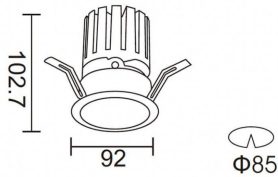

**PRO-DR**

Lavov downlight from the family PRO-DR with a power of 17,73W and an optics 12 degrees . CCT 4000K. With a total lumen output of 1556lm and a luminous efficiency of 87,76lm/W.ON/OFF driver. Made in die cast aluminum and finished in Black color.

<b>Item code</b>	<b>86.D025.2411.02</b>
<b>Product type</b>	<b>Indoor</b>
<b>Category</b>	<b>Downlights</b>
<b>Family</b>	<b>PRO-D</b>
<b>Subfamily</b>	<b>PRO-DR</b>
<b>Pictograms</b>	

**Scheme**

<b>Product</b>	
<b>Real power (W)</b>	<b>17.73</b>
<b>Real luminous flux (Lm)</b>	<b>1556</b>
<b>Luminous efficiency (Lm/W)</b>	<b>87.76</b>
<b>Beam angle (°)</b>	<b>12</b>
<b>Life time (h)</b>	<b>50000 h L80B10</b>
<b>IP</b>	<b>20</b>
<b>Electrical class insulation</b>	<b>Clas II</b>
<b>Colour</b>	<b>Black</b>
<b>Control gear included</b>	<b>Yes</b>
<b>Control gear</b>	<b>ON/OFF</b>
<b>Flicker Free</b>	<b>Yes</b>
<b>Light source</b>	<b>LED</b>
<b>Type of LED</b>	<b>COB</b>
<b>Colour temperature (K)</b>	<b>4000</b>
<b>Colour consistency (SDCM)</b>	<b>SDCM&lt;3</b>
<b>CRI</b>	<b>90</b>