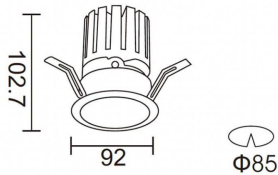

PRO-DR

Lavov downlight from the family PRO-DR with a power of 17,73W and an optics 12 degrees . CCT 4000K. With a total lumen output of 1556lm and a luminous efficiency of 87,76lm/W.ON/OFF driver. Made in die cast aluminum and finished in Silver color.

Item code	86.D025.2411.03
Product type	Indoor
Category	Downlights
Family	PRO-D
Subfamily	PRO-DR
Pictograms	

Scheme

Product	
Real power (W)	17.73
Real luminous flux (Lm)	1556
Luminous efficiency (Lm/W)	87.76
Beam angle (°)	12
Life time (h)	50000 h L80B10
IP	20
Electrical class insulation	Clas II
Colour	Silver
Control gear included	Yes
Control gear	ON/OFF
Flicker Free	Yes
Light source	LED
Type of LED	COB
Colour temperature (K)	4000
Colour consistency (SDCM)	SDCM<3
CRI	90