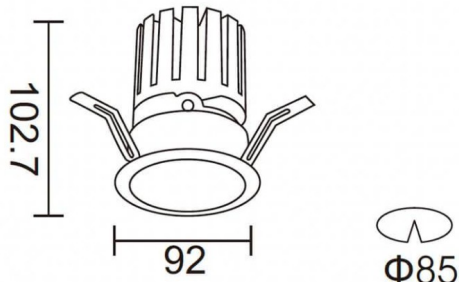

PRO-DR

Lavov downlight from the family PRO-DR with a power of 17,73W and an optics 12 degrees . CCT 4000K. With a total lumen output of 1556lm and a luminous efficiency of 87,76lm/W.ON/OFF driver. Made in die cast aluminum and finished in Silver color.

Item code	86.D025.2411.03
Product type	Indoor
Category	Downlights
Family	PRO-D
Subfamily	PRO-DR
Pictograms	

Scheme

Product	
Real power (W)	17.73
Real luminous flux (Lm)	1556
Luminous efficiency (Lm/W)	87.76
Beam angle (º)	12
Life time (h)	50000 h L80B10
IP	20
Electrical class insulation	Clas II
Colour	Silver
Control gear included	Yes
Control gear	ON/OFF
Flicker Free	Yes
Light source	LED
Type of LED	COB
Colour temperature (K)	4000
Colour consistency (SDCM)	SDCM<3
CRI	90