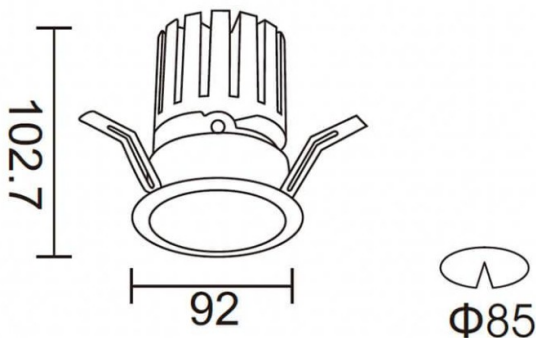

PRO-DR

Lavov downlight from the family PRO-DR with a power of 17,73W and an optics 12 degrees . CCT 4000K. With a total lumen output of 1556lm and a luminous efficiency of 87,76lm/W.ON/OFF driver. Made in die cast aluminum and finished in Silver color.

Item code	86.D025.2411.03
Product type	Indoor
Category	Downlights
Family	PRO-D
Subfamily	PRO-DR
Pictograms	

Scheme

Product	
Real power (W)	17.73
Real luminous flux (Lm)	1556
Luminous efficiency (Lm/W)	87.76
Beam angle (°)	12
Life time (h)	50000 h L80B10
IP	20
Electrical class insulation	Clas II
Colour	Silver
Control gear included	Yes
Control gear	ON/OFF
Flicker Free	Yes
Light source	LED
Type of LED	COB
Colour temperature (K)	4000
Colour consistency (SDCM)	SDCM<3
CRI	90