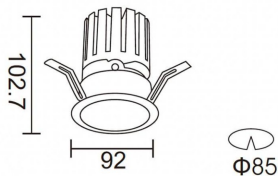

PRO-DR

Lavov downlight from the family PRO-DR with a power of 17,73W and an optics 12 degrees . CCT 4000K. With a total lumen output of 1556lm and a luminous efficiency of 87,76lm/W.ON/OFF driver. Made in die cast aluminum and finished in Silver color.

Item code	86.D025.2411.03
Product type	Indoor
Category	Downlights
Family	PRO-D
Subfamily	PRO-DR
Pictograms	

Scheme

Product	
Real power (W)	17.73
Real luminous flux (Lm)	1556
Luminous efficiency (Lm/W)	87.76
Beam angle (°)	12
Life time (h)	50000 h L80B10
IP	20
Electrical class insulation	Clas II
Colour	Silver
Control gear included	Yes
Control gear	ON/OFF
Flicker Free	Yes
Light source	LED
Type of LED	COB
Colour temperature (K)	4000
Colour consistency (SDCM)	SDCM<3
CRI	90