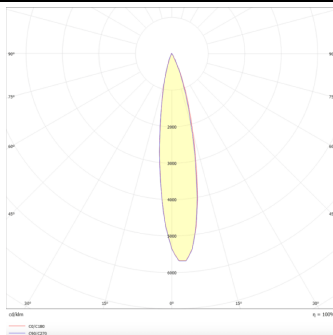

PRO-DR

Lavov downlight from the family PRO-DR with a power of 17,73W and an optics 12 degrees . CCT 4000K. With a total lumen output of 1556lm and a luminous efficiency of 87,76lm/W.DALI driver. Made in die cast aluminum and finished in White color.

Item code	86.D025.2413.01
Product type	Indoor
Category	Downlights
Family	PRO-D
Subfamily	PRO-DR
Pictograms	

Scheme

Photometry

Product	
Real power (W)	17.73
Real luminous flux (Lm)	1556
Luminous efficiency (Lm/W)	87.76
Beam angle (°)	12
Life time (h)	50000 h L80B10
IP	20
Electrical class insulation	Clas II
Colour	White
Control gear included	Yes
Control gear	DALI
Flicker Free	Yes
Light source	LED
Type of LED	COB
Colour temperature (K)	4000
Colour consistency (SDCM)	SDCM<3
CRI	90