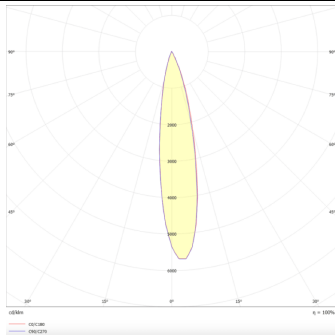

PRO-DR

Lavov downlight from the family PRO-DR with a power of 17,73W and an optics 12 degrees . CCT 4000K. With a total lumen output of 1556lm and a luminous efficiency of 87,76lm/W.DALI driver. Made in die cast aluminum and finished in White color.

Item code	86.D025.2413.01
Product type	Indoor
Category	Downlights
Family	PRO-D
Subfamily	PRO-DR
Pictograms	

Scheme

Photometry

Product	
Real power (W)	17.73
Real luminous flux (Lm)	1556
Luminous efficiency (Lm/W)	87.76
Beam angle (°)	12
Life time (h)	50000 h L80B10
IP	20
Electrical class insulation	Clas II
Colour	White
Control gear included	Yes
Control gear	DALI
Flicker Free	Yes
Light source	LED
Type of LED	COB
Colour temperature (K)	4000
Colour consistency (SDCM)	SDCM<3
CRI	90