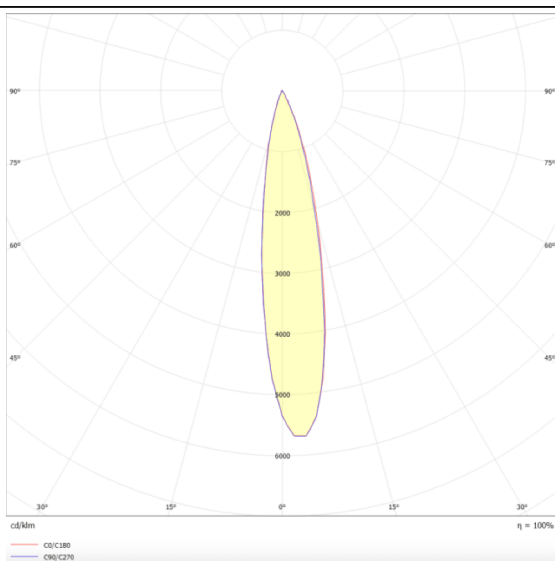

PRO-DR

Lavov downlight from the family PRO-DR with a power of 17,73W and an optics 12 degrees . CCT 4000K. With a total lumen output of 1556lm and a luminous efficiency of 87,76lm/W.DALI driver. Made in die cast aluminum and finished in White color.

Item code	86.D025.2413.01
Product type	Indoor
Category	Downlights
Family	PRO-D
Subfamily	PRO-DR
Pictograms	

Scheme

Photometry

Product

Real power (W)	17.73
Real luminous flux (Lm)	1556
Luminous efficiency (Lm/W)	87.76
Beam angle (°)	12
Life time (h)	50000 h L80B10
IP	20
Electrical class insulation	Clas II
Colour	White
Control gear included	Yes
Control gear	DALI
Flicker Free	Yes
Light source	LED
Type of LED	COB
Colour temperature (K)	4000
Colour consistency (SDCM)	SDCM3
CRI	90