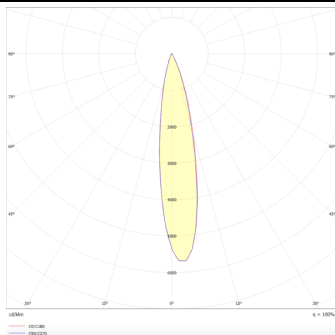

PRO-DR

Lavov downlight from the family PRO-DR with a power of 17,73W and an optics 12 degrees . CCT 4000K. With a total lumen output of 1556lm and a luminous efficiency of 87,76lm/W.DALI driver. Made in die cast aluminum and finished in White color.

Item code	86.D025.2413.01
Product type	Indoor
Category	Downlights
Family	PRO-D
Subfamily	PRO-DR
Pictograms	

Scheme

Photometry

Product	
Real power (W)	17.73
Real luminous flux (Lm)	1556
Luminous efficiency (Lm/W)	87.76
Beam angle (°)	12
Life time (h)	50000 h L80B10
IP	20
Electrical class insulation	Clas II
Colour	White
Control gear included	Yes
Control gear	DALI
Flicker Free	Yes
Light source	LED
Type of LED	COB
Colour temperature (K)	4000
Colour consistency (SDCM)	SDCM<3
CRI	90