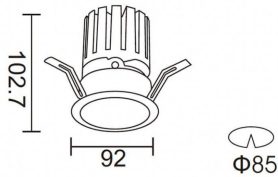

PRO-DR

Lavov downlight from the family PRO-DR with a power of 17,73W and an optics 12 degrees . CCT 4000K. With a total lumen output of 1556lm and a luminous efficiency of 87,76lm/W.DALI driver. Made in die cast aluminum and finished in White color.

Item code	86.D025.2413.01
Product type	Indoor
Category	Downlights
Family	PRO-D
Subfamily	PRO-DR
Pictograms	

Scheme

Photometry

Product	
Real power (W)	17.73
Real luminous flux (Lm)	1556
Luminous efficiency (Lm/W)	87.76
Beam angle (°)	12
Life time (h)	50000 h L80B10
IP	20
Electrical class insulation	Clas II
Colour	White
Control gear included	Yes
Control gear	DALI
Flicker Free	Yes
Light source	LED
Type of LED	COB
Colour temperature (K)	4000
Colour consistency (SDCM)	SDCM<3
CRI	90