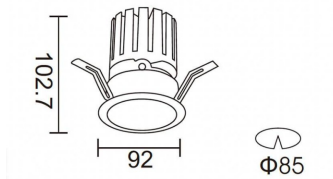

PRO-DR

Lavov downlight from the family PRO-DR with a power of 17,73W and an optics 12 degrees . CCT 4000K. With a total lumen output of 1556lm and a luminous efficiency of 87,76lm/W.DALI driver. Made in die cast aluminum and finished in White color.

Item code	86.D025.2413.01
Product type	Indoor
Category	Downlights
Family	PRO-D
Subfamily	PRO-DR
Pictograms	

Scheme

Photometry

Product	
Real power (W)	17.73
Real luminous flux (Lm)	1556
Luminous efficiency (Lm/W)	87.76
Beam angle (°)	12
Life time (h)	50000 h L80B10
IP	20
Electrical class insulation	Clas II
Colour	White
Control gear included	Yes
Control gear	DALI
Flicker Free	Yes
Light source	LED
Type of LED	COB
Colour temperature (K)	4000
Colour consistency (SDCM)	SDCM<3
CRI	90