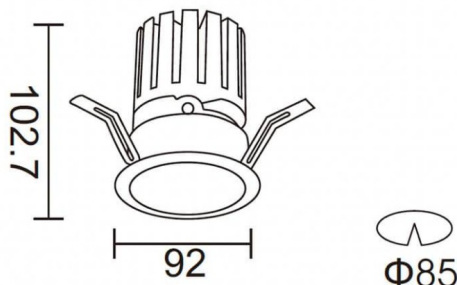

PRO-DR

Lavov downlight from the family PRO-DR with a power of 17,73W and an optics 12 degrees . CCT 4000K. With a total lumen output of 1556lm and a luminous efficiency of 87,76lm/W.DALI driver. Made in die cast aluminum and finished in White color.

Item code	86.D025.2413.01
Product type	Indoor
Category	Downlights
Family	PRO-D
Subfamily	PRO-DR
Pictograms	

Scheme

Photometry

Product

Real power (W)	17.73
Real luminous flux (Lm)	1556
Luminous efficiency (Lm/W)	87.76
Beam angle (°)	12
Life time (h)	50000 h L80B10
IP	20
Electrical class insulation	Clas II
Colour	White
Control gear included	Yes
Control gear	DALI
Flicker Free	Yes
Light source	LED
Type of LED	COB
Colour temperature (K)	4000
Colour consistency (SDCM)	SDCM3
CRI	90