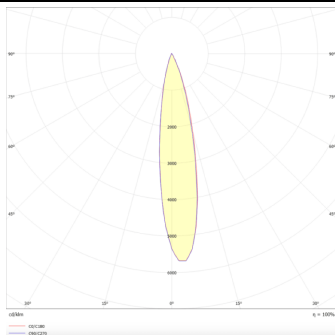

### PRO-DR

Lavov downlight from the family PRO-DR with a power of 17,73W and an optics 12 degrees . CCT 4000K. With a total lumen output of 1556lm and a luminous efficiency of 87,76lm/W.DALI driver. Made in die cast aluminum and finished in Black color.

### Photometry

Product	
Real power (W)	17.73
Real luminous flux (Lm)	1556
Luminous efficiency (Lm/W)	87.76
Beam angle (°)	12
Life time (h)	50000 h L80B10
IP	20
Electrical class insulation	Clas II
Colour	Black
Control gear included	Yes
Control gear	DALI
Flicker Free	Yes
Light source	LED
Type of LED	COB
Colour temperature (K)	4000
Colour consistency (SDCM)	SDCM<3
CRI	90