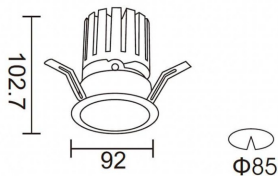

**PRO-DR**

Lavov downlight from the family PRO-DR with a power of 17,73W and an optics 12 degrees . CCT 4000K. With a total lumen output of 1556lm and a luminous efficiency of 87,76lm/W.DALI driver. Made in die cast aluminum and finished in Black color.

Item code	86.D025.2413.02
Product type	Indoor
Category	Downlights
Family	PRO-D
Subfamily	PRO-DR
Pictograms	

Scheme**Photometry**

Product	
Real power (W)	17.73
Real luminous flux (Lm)	1556
Luminous efficiency (Lm/W)	87.76
Beam angle (°)	12
Life time (h)	50000 h L80B10
IP	20
Electrical class insulation	Clas II
Colour	Black
Control gear included	Yes
Control gear	DALI
Flicker Free	Yes
Light source	LED
Type of LED	COB
Colour temperature (K)	4000
Colour consistency (SDCM)	SDCM<3
CRI	90