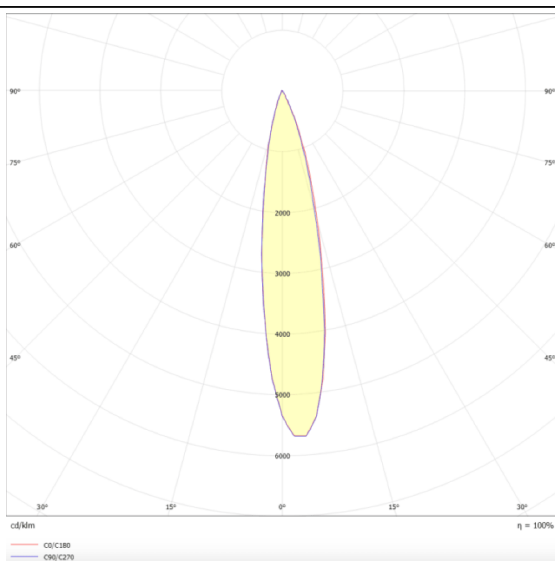

PRO-DR

Lavov downlight from the family PRO-DR with a power of 17,73W and an optics 12 degrees . CCT 4000K. With a total lumen output of 1556lm and a luminous efficiency of 87,76lm/W.DALI driver. Made in die cast aluminum and finished in Black color.

Item code	86.D025.2413.02
Product type	Indoor
Category	Downlights
Family	PRO-D
Subfamily	PRO-DR
Pictograms	

Scheme

Photometry

Product

Real power (W)	17.73
Real luminous flux (Lm)	1556
Luminous efficiency (Lm/W)	87.76
Beam angle (°)	12
Life time (h)	50000 h L80B10
IP	20
Electrical class insulation	Clas II
Colour	Black
Control gear included	Yes
Control gear	DALI
Flicker Free	Yes
Light source	LED
Type of LED	COB
Colour temperature (K)	4000
Colour consistency (SDCM)	SDCM3
CRI	90