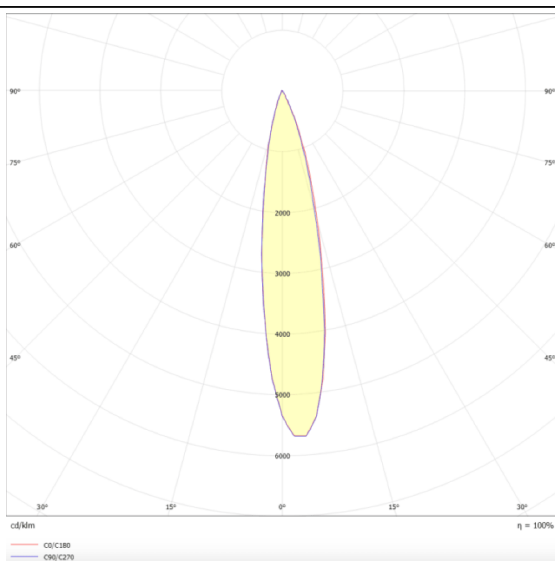

PRO-DR

Lavov downlight from the family PRO-DR with a power of 17,73W and an optics 12 degrees . CCT 4000K. With a total lumen output of 1556lm and a luminous efficiency of 87,76lm/W.DALI driver. Made in die cast aluminum and finished in Black color.

Item code	86.D025.2413.02
Product type	Indoor
Category	Downlights
Family	PRO-D
Subfamily	PRO-DR
Pictograms	

Scheme

Photometry

Product	
Real power (W)	17.73
Real luminous flux (Lm)	1556
Luminous efficiency (Lm/W)	87.76
Beam angle (&ordm;)	12
Life time (h)	50000 h L80B10
IP	20
Electrical class insulation	Clas II
Colour	Black
Control gear included	Yes
Control gear	DALI
Flicker Free	Yes
Light source	LED
Type of LED	COB
Colour temperature (K)	4000
Colour consistency (SDCM)	SDCM<3
CRI	90