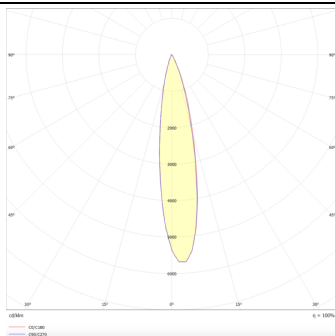

**PRO-DR**

Lavov downlight from the family PRO-DR with a power of 17,73W and an optics 12 degrees . CCT 4000K. With a total lumen output of 1556lm and a luminous efficiency of 87,76lm/W.DALI driver. Made in die cast aluminum and finished in Black color.

Item code	86.D025.2413.02
Product type	Indoor
Category	Downlights
Family	PRO-D
Subfamily	PRO-DR
Pictograms	

Scheme**Photometry**

Product	
Real power (W)	17.73
Real luminous flux (Lm)	1556
Luminous efficiency (Lm/W)	87.76
Beam angle (°)	12
Life time (h)	50000 h L80B10
IP	20
Electrical class insulation	Clas II
Colour	Black
Control gear included	Yes
Control gear	DALI
Flicker Free	Yes
Light source	LED
Type of LED	COB
Colour temperature (K)	4000
Colour consistency (SDCM)	SDCM<3
CRI	90