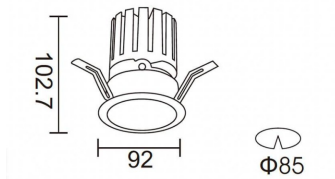

PRO-DR

Lavov downlight from the family PRO-DR with a power of 17,73W and an optics 12 degrees . CCT 4000K. With a total lumen output of 1556lm and a luminous efficiency of 87,76lm/W.DALI driver. Made in die cast aluminum and finished in Black color.

Item code	86.D025.2413.02
Product type	Indoor
Category	Downlights
Family	PRO-D
Subfamily	PRO-DR
Pictograms	

Scheme

Photometry

Product	
Real power (W)	17.73
Real luminous flux (Lm)	1556
Luminous efficiency (Lm/W)	87.76
Beam angle (°)	12
Life time (h)	50000 h L80B10
IP	20
Electrical class insulation	Clas II
Colour	Black
Control gear included	Yes
Control gear	DALI
Flicker Free	Yes
Light source	LED
Type of LED	COB
Colour temperature (K)	4000
Colour consistency (SDCM)	SDCM<3
CRI	90