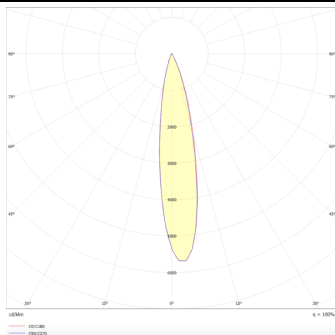

PRO-DR

Lavov downlight from the family PRO-DR with a power of 17,73W and an optics 12 degrees . CCT 4000K. With a total lumen output of 1556lm and a luminous efficiency of 87,76lm/W.DALI driver. Made in die cast aluminum and finished in Black color.

Item code	86.D025.2413.02
Product type	Indoor
Category	Downlights
Family	PRO-D
Subfamily	PRO-DR
Pictograms	

Scheme

Photometry

Product	
Real power (W)	17.73
Real luminous flux (Lm)	1556
Luminous efficiency (Lm/W)	87.76
Beam angle (°)	12
Life time (h)	50000 h L80B10
IP	20
Electrical class insulation	Clas II
Colour	Black
Control gear included	Yes
Control gear	DALI
Flicker Free	Yes
Light source	LED
Type of LED	COB
Colour temperature (K)	4000
Colour consistency (SDCM)	SDCM<3
CRI	90