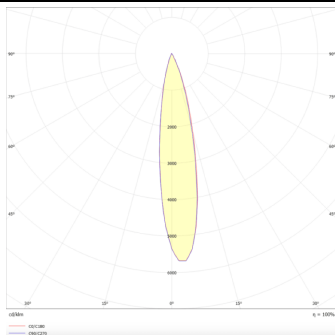

**PRO-DR**

Lavov downlight from the family PRO-DR with a power of 17,73W and an optics 12 degrees . CCT 4000K. With a total lumen output of 1556lm and a luminous efficiency of 87,76lm/W.DALI driver. Made in die cast aluminum and finished in Silver color.

<b>Product</b>	
<b>Real power (W)</b>	<b>17.73</b>
<b>Real luminous flux (Lm)</b>	<b>1556</b>
<b>Luminous efficiency (Lm/W)</b>	<b>87.76</b>
<b>Beam angle (°)</b>	<b>12</b>
<b>Life time (h)</b>	<b>50000 h L80B10</b>
<b>IP</b>	<b>20</b>
<b>Electrical class insulation</b>	<b>Clas II</b>
<b>Colour</b>	<b>Silver</b>
<b>Control gear included</b>	<b>Yes</b>
<b>Control gear</b>	<b>DALI</b>
<b>Flicker Free</b>	<b>Yes</b>
<b>Light source</b>	<b>LED</b>
<b>Type of LED</b>	<b>COB</b>
<b>Colour temperature (K)</b>	<b>4000</b>
<b>Colour consistency (SDCM)</b>	<b>SDCM&lt;3</b>
<b>CRI</b>	<b>90</b>