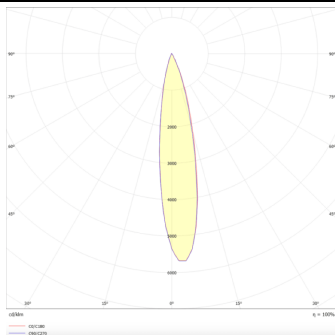

**PRO-DR**

Lavov downlight from the family PRO-DR with a power of 17,73W and an optics 12 degrees . CCT 4000K. With a total lumen output of 1556lm and a luminous efficiency of 87,76lm/W.DALI driver. Made in die cast aluminum and finished in Silver color.

Item code	86.D025.2413.03
Product type	Indoor
Category	Downlights
Family	PRO-D
Subfamily	PRO-DR
Pictograms	

Scheme**Photometry**

Product	
Real power (W)	17.73
Real luminous flux (Lm)	1556
Luminous efficiency (Lm/W)	87.76
Beam angle (°)	12
Life time (h)	50000 h L80B10
IP	20
Electrical class insulation	Clas II
Colour	Silver
Control gear included	Yes
Control gear	DALI
Flicker Free	Yes
Light source	LED
Type of LED	COB
Colour temperature (K)	4000
Colour consistency (SDCM)	SDCM<3
CRI	90