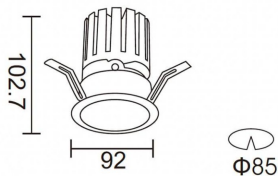

PRO-DR

Lavov downlight from the family PRO-DR with a power of 17,73W and an optics 12 degrees . CCT 4000K. With a total lumen output of 1556lm and a luminous efficiency of 87,76lm/W.DALI driver. Made in die cast aluminum and finished in Silver color.

Item code	86.D025.2413.03
Product type	Indoor
Category	Downlights
Family	PRO-D
Subfamily	PRO-DR
Pictograms	

Scheme

Photometry

Product	
Real power (W)	17.73
Real luminous flux (Lm)	1556
Luminous efficiency (Lm/W)	87.76
Beam angle (°)	12
Life time (h)	50000 h L80B10
IP	20
Electrical class insulation	Clas II
Colour	Silver
Control gear included	Yes
Control gear	DALI
Flicker Free	Yes
Light source	LED
Type of LED	COB
Colour temperature (K)	4000
Colour consistency (SDCM)	SDCM<3
CRI	90