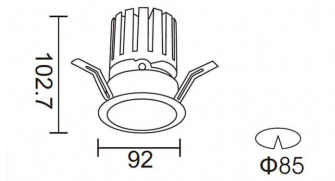

PRO-DR

Lavov downlight from the family PRO-DR with a power of 17,73W and an optics 12 degrees . CCT 4000K. With a total lumen output of 1556lm and a luminous efficiency of 87,76lm/W.DALI driver. Made in die cast aluminum and finished in Silver color.

Item code	86.D025.2413.03
Product type	Indoor
Category	Downlights
Family	PRO-D
Subfamily	PRO-DR
Pictograms	

Scheme

Photometry

Product	
Real power (W)	17.73
Real luminous flux (Lm)	1556
Luminous efficiency (Lm/W)	87.76
Beam angle (°)	12
Life time (h)	50000 h L80B10
IP	20
Electrical class insulation	Clas II
Colour	Silver
Control gear included	Yes
Control gear	DALI
Flicker Free	Yes
Light source	LED
Type of LED	COB
Colour temperature (K)	4000
Colour consistency (SDCM)	SDCM<3
CRI	90