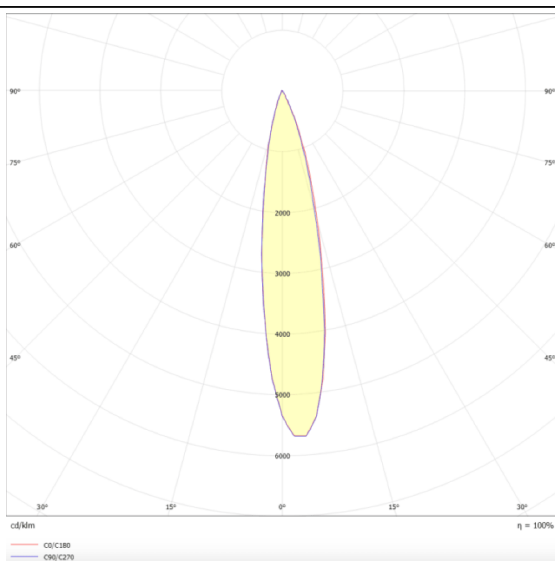

### PRO-DR

Lavov downlight from the family PRO-DR with a power of 17,73W and an optics 12 degrees . CCT 4000K. With a total lumen output of 1556lm and a luminous efficiency of 87,76lm/W.DALI driver. Made in die cast aluminum and finished in Silver color.

### Photometry

<b>Product</b>	
<b>Real power (W)</b>	<b>17.73</b>
<b>Real luminous flux (Lm)</b>	<b>1556</b>
<b>Luminous efficiency (Lm/W)</b>	<b>87.76</b>
<b>Beam angle (&amp;ordm;)</b>	<b>12</b>
<b>Life time (h)</b>	<b>50000 h L80B10</b>
<b>IP</b>	<b>20</b>
<b>Electrical class insulation</b>	<b>Clas II</b>
<b>Colour</b>	<b>Silver</b>
<b>Control gear included</b>	<b>Yes</b>
<b>Control gear</b>	<b>DALI</b>
<b>Flicker Free</b>	<b>Yes</b>
<b>Light source</b>	<b>LED</b>
<b>Type of LED</b>	<b>COB</b>
<b>Colour temperature (K)</b>	<b>4000</b>
<b>Colour consistency (SDCM)</b>	<b>SDCM&lt;3</b>
<b>CRI</b>	<b>90</b>