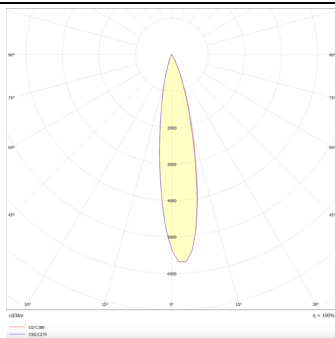

PRO-DR

Lavov downlight from the family PRO-DR with a power of 17,73W and an optics 12 degrees . CCT 4000K. With a total lumen output of 1556lm and a luminous efficiency of 87,76lm/W.DALI driver. Made in die cast aluminum and finished in Silver color.

Item code	86.D025.2413.03
Product type	Indoor
Category	Downlights
Family	PRO-D
Subfamily	PRO-DR
Pictograms	

Scheme

Photometry

Product	
Real power (W)	17.73
Real luminous flux (Lm)	1556
Luminous efficiency (Lm/W)	87.76
Beam angle (°)	12
Life time (h)	50000 h L80B10
IP	20
Electrical class insulation	Clas II
Colour	Silver
Control gear included	Yes
Control gear	DALI
Flicker Free	Yes
Light source	LED
Type of LED	COB
Colour temperature (K)	4000
Colour consistency (SDCM)	SDCM<3
CRI	90