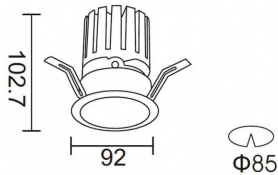

**PRO-DR**

Lavov downlight from the family PRO-DR with a power of 17,73W and an optics 24 degrees . CCT 4000K. With a total lumen output of 1556lm and a luminous efficiency of 87,76lm/W.ON/OFF driver. Made in die cast aluminum and finished in White color.

<b>Item code</b>	<b>86.D025.2421.01</b>
<b>Product type</b>	<b>Indoor</b>
<b>Category</b>	<b>Downlights</b>
<b>Family</b>	<b>PRO-D</b>
<b>Subfamily</b>	<b>PRO-DR</b>
<b>Pictograms</b>	

**Scheme**

<b>Product</b>	
<b>Real power (W)</b>	<b>17.73</b>
<b>Real luminous flux (Lm)</b>	<b>1556</b>
<b>Luminous efficiency (Lm/W)</b>	<b>87.76</b>
<b>Beam angle (°)</b>	<b>24</b>
<b>Life time (h)</b>	<b>50000 h L80B10</b>
<b>IP</b>	<b>20</b>
<b>Electrical class insulation</b>	<b>Clas II</b>
<b>Colour</b>	<b>White</b>
<b>Control gear included</b>	<b>Yes</b>
<b>Control gear</b>	<b>ON/OFF</b>
<b>Flicker Free</b>	<b>Yes</b>
<b>Light source</b>	<b>LED</b>
<b>Type of LED</b>	<b>COB</b>
<b>Colour temperature (K)</b>	<b>4000</b>
<b>Colour consistency (SDCM)</b>	<b>SDCM&lt;3</b>
<b>CRI</b>	<b>90</b>