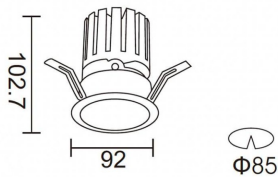

PRO-DR

Lavov downlight from the family PRO-DR with a power of 17,73W and an optics 24 degrees . CCT 4000K. With a total lumen output of 1556lm and a luminous efficiency of 87,76lm/W.ON/OFF driver. Made in die cast aluminum and finished in White color.

Item code	86.D025.2421.01
Product type	Indoor
Category	Downlights
Family	PRO-D
Subfamily	PRO-DR
Pictograms	

Scheme

Product	
Real power (W)	17.73
Real luminous flux (Lm)	1556
Luminous efficiency (Lm/W)	87.76
Beam angle (°)	24
Life time (h)	50000 h L80B10
IP	20
Electrical class insulation	Clas II
Colour	White
Control gear included	Yes
Control gear	ON/OFF
Flicker Free	Yes
Light source	LED
Type of LED	COB
Colour temperature (K)	4000
Colour consistency (SDCM)	SDCM<3
CRI	90