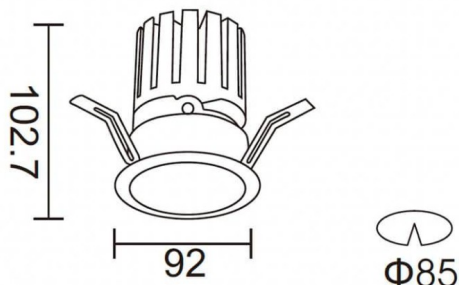

### PRO-DR

Lavov downlight from the family PRO-DR with a power of 17,73W and an optics 24 degrees . CCT 4000K. With a total lumen output of 1556lm and a luminous efficiency of 87,76lm/W.ON/OFF driver. Made in die cast aluminum and finished in White color.

### Scheme

Product	
Real power (W)	17.73
Real luminous flux (Lm)	1556
Luminous efficiency (Lm/W)	87.76
Beam angle (°)	24
Life time (h)	50000 h L80B10
IP	20
Electrical class insulation	Clas II
Colour	White
Control gear included	Yes
Control gear	ON/OFF
Flicker Free	Yes
Light source	LED
Type of LED	COB
Colour temperature (K)	4000
Colour consistency (SDCM)	SDCM<3
CRI	90