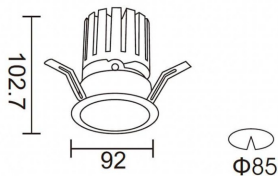

PRO-DR

Lavov downlight from the family PRO-DR with a power of 17,73W and an optics 24 degrees . CCT 4000K. With a total lumen output of 1556lm and a luminous efficiency of 87,76lm/W.ON/OFF driver. Made in die cast aluminum and finished in White color.

Item code	86.D025.2421.01
Product type	Indoor
Category	Downlights
Family	PRO-D
Subfamily	PRO-DR
Pictograms	

Scheme

Product	
Real power (W)	17.73
Real luminous flux (Lm)	1556
Luminous efficiency (Lm/W)	87.76
Beam angle (°)	24
Life time (h)	50000 h L80B10
IP	20
Electrical class insulation	Clas II
Colour	White
Control gear included	Yes
Control gear	ON/OFF
Flicker Free	Yes
Light source	LED
Type of LED	COB
Colour temperature (K)	4000
Colour consistency (SDCM)	SDCM<3
CRI	90