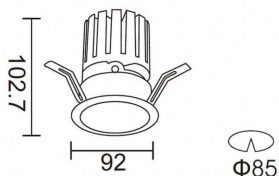

PRO-DR

Lavov downlight from the family PRO-DR with a power of 17,73W and an optics 24 degrees . CCT 4000K. With a total lumen output of 1556lm and a luminous efficiency of 87,76lm/W.ON/OFF driver. Made in die cast aluminum and finished in Black color.

Item code	86.D025.2421.02
Product type	Indoor
Category	Downlights
Family	PRO-D
Subfamily	PRO-DR

Pictograms

Scheme

Product

Real power (W)	17.73
Real luminous flux (Lm)	1556
Luminous efficiency (Lm/W)	87.76
Beam angle (°)	24
Life time (h)	50000 h L80B10
IP	20
Electrical class insulation	Clas II
Colour	Black
Control gear included	Yes
Control gear	ON/OFF
Flicker Free	Yes
Light source	LED
Type of LED	COB
Colour temperature (K)	4000
Colour consistency (SDCM)	SDCM<3
CRI	90