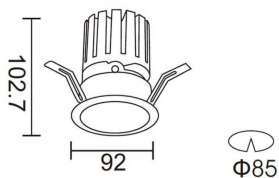

PRO-DR

Lavov downlight from the family PRO-DR with a power of 17,73W and an optics 24 degrees . CCT 4000K. With a total lumen output of 1556lm and a luminous efficiency of 87,76lm/W.ON/OFF driver. Made in die cast aluminum and finished in Silver color.

Item code	86.D025.2421.03
Product type	Indoor
Category	Downlights
Family	PRO-D
Subfamily	PRO-DR
Pictograms	

Scheme

Product

Real power (W)	17.73
Real luminous flux (Lm)	1556
Luminous efficiency (Lm/W)	87.76
Beam angle (°)	24
Life time (h)	50000 h L80B10
IP	20
Electrical class insulation	Clas II
Colour	Silver
Control gear included	Yes
Control gear	ON/OFF
Flicker Free	Yes
Light source	LED
Type of LED	COB
Colour temperature (K)	4000
Colour consistency (SDCM)	SDCM<3
CRI	90