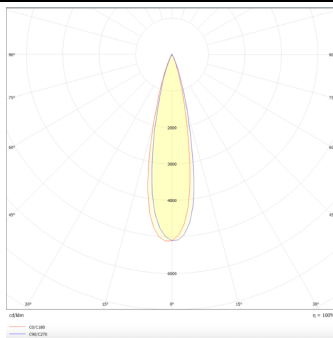

Scheme

Photometry