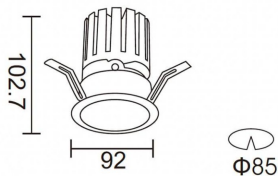

PRO-DR

Lavov downlight from the family PRO-DR with a power of 17,73W and an optics 24 degrees . CCT 4000K. With a total lumen output of 1556lm and a luminous efficiency of 87,76lm/W.DALI driver. Made in die cast aluminum and finished in White color.

Item code	86.D025.2423.01
Product type	Indoor
Category	Downlights
Family	PRO-D
Subfamily	PRO-DR
Pictograms	

Scheme

Photometry

Product	
Real power (W)	17.73
Real luminous flux (Lm)	1556
Luminous efficiency (Lm/W)	87.76
Beam angle (°)	24
Life time (h)	50000 h L80B10
IP	20
Electrical class insulation	Clas II
Colour	White
Control gear included	Yes
Control gear	DALI
Flicker Free	Yes
Light source	LED
Type of LED	COB
Colour temperature (K)	4000
Colour consistency (SDCM)	SDCM<3
CRI	90