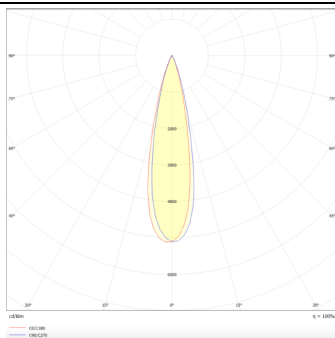

PRO-DR

Lavov downlight from the family PRO-DR with a power of 17,73W and an optics 24 degrees . CCT 4000K. With a total lumen output of 1556lm and a luminous efficiency of 87,76lm/W.DALI driver. Made in die cast aluminum and finished in White color.

Item code	86.D025.2423.01
Product type	Indoor
Category	Downlights
Family	PRO-D
Subfamily	PRO-DR
Pictograms	

Scheme

Photometry

Product	
Real power (W)	17.73
Real luminous flux (Lm)	1556
Luminous efficiency (Lm/W)	87.76
Beam angle (°)	24
Life time (h)	50000 h L80B10
IP	20
Electrical class insulation	Clas II
Colour	White
Control gear included	Yes
Control gear	DALI
Flicker Free	Yes
Light source	LED
Type of LED	COB
Colour temperature (K)	4000
Colour consistency (SDCM)	SDCM<3
CRI	90