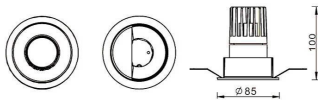

PRO-DR

Lavov downlight from the family PRO-DR with a power of 17,73W and an optics 24 degrees . CCT 4000K. With a total lumen output of 1556lm and a luminous efficiency of 87,76lm/W.DALI driver. Made in die cast aluminum and finished in White color.

Item code	86.D025.2423.01
Product type	Indoor
Category	Downlights
Family	PRO-D
Subfamily	PRO-DR
Pictograms	

Scheme

Photometry

Product	
Real power (W)	17.73
Real luminous flux (Lm)	1556
Luminous efficiency (Lm/W)	87.76
Beam angle (°)	24
Life time (h)	50000 h L80B10
IP	20
Electrical class insulation	Clas II
Colour	White
Control gear included	Yes
Control gear	DALI
Flicker Free	Yes
Light source	LED
Type of LED	COB
Colour temperature (K)	4000
Colour consistency (SDCM)	SDCM<3
CRI	90