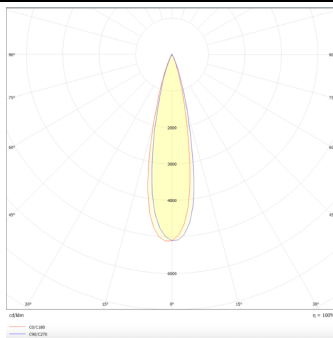

PRO-DR

Lavov downlight from the family PRO-DR with a power of 17,73W and an optics 24 degrees . CCT 4000K. With a total lumen output of 1556lm and a luminous efficiency of 87,76lm/W.DALI driver. Made in die cast aluminum and finished in White color.

Item code	86.D025.2423.01
Product type	Indoor
Category	Downlights
Family	PRO-D
Subfamily	PRO-DR
Pictograms	

Scheme

Photometry

Product	
Real power (W)	17.73
Real luminous flux (Lm)	1556
Luminous efficiency (Lm/W)	87.76
Beam angle (°)	24
Life time (h)	50000 h L80B10
IP	20
Electrical class insulation	Clas II
Colour	White
Control gear included	Yes
Control gear	DALI
Flicker Free	Yes
Light source	LED
Type of LED	COB
Colour temperature (K)	4000
Colour consistency (SDCM)	SDCM<3
CRI	90