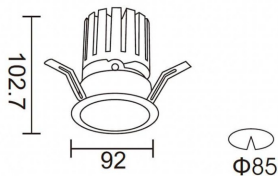

PRO-DR

Lavov downlight from the family PRO-DR with a power of 17,73W and an optics 24 degrees . CCT 4000K. With a total lumen output of 1556lm and a luminous efficiency of 87,76lm/W.DALI driver. Made in die cast aluminum and finished in Black color.

Item code	86.D025.2423.02
Product type	Indoor
Category	Downlights
Family	PRO-D
Subfamily	PRO-DR
Pictograms	

Scheme

Photometry

Product	
Real power (W)	17.73
Real luminous flux (Lm)	1556
Luminous efficiency (Lm/W)	87.76
Beam angle (°)	24
Life time (h)	50000 h L80B10
IP	20
Electrical class insulation	Clas II
Colour	Black
Control gear included	Yes
Control gear	DALI
Flicker Free	Yes
Light source	LED
Type of LED	COB
Colour temperature (K)	4000
Colour consistency (SDCM)	SDCM<3
CRI	90