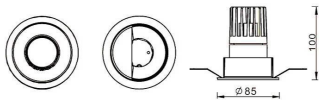

PRO-DR

Lavov downlight from the family PRO-DR with a power of 17,73W and an optics 24 degrees . CCT 4000K. With a total lumen output of 1556lm and a luminous efficiency of 87,76lm/W.DALI driver. Made in die cast aluminum and finished in Black color.

Item code	86.D025.2423.02
Product type	Indoor
Category	Downlights
Family	PRO-D
Subfamily	PRO-DR
Pictograms	

Scheme

Product	
Real power (W)	17.73
Real luminous flux (Lm)	1556
Luminous efficiency (Lm/W)	87.76
Beam angle (°)	24
Life time (h)	50000 h L80B10
IP	20
Electrical class insulation	Clas II
Colour	Black
Control gear included	Yes
Control gear	DALI
Flicker Free	Yes
Light source	LED
Type of LED	COB
Colour temperature (K)	4000
Colour consistency (SDCM)	SDCM<3
CRI	90