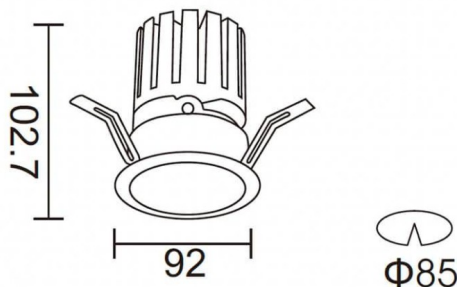

PRO-DR

Lavov downlight from the family PRO-DR with a power of 17,73W and an optics 24 degrees . CCT 4000K. With a total lumen output of 1556lm and a luminous efficiency of 87,76lm/W.DALI driver. Made in die cast aluminum and finished in Black color.

Item code	86.D025.2423.02
Product type	Indoor
Category	Downlights
Family	PRO-D
Subfamily	PRO-DR
Pictograms	

Scheme

Photometry

Product	
Real power (W)	17.73
Real luminous flux (Lm)	1556
Luminous efficiency (Lm/W)	87.76
Beam angle (&ordm;)	24
Life time (h)	50000 h L80B10
IP	20
Electrical class insulation	Clas II
Colour	Black
Control gear included	Yes
Control gear	DALI
Flicker Free	Yes
Light source	LED
Type of LED	COB
Colour temperature (K)	4000
Colour consistency (SDCM)	SDCM<3
CRI	90