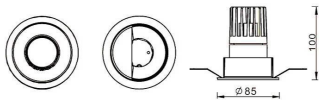

**PRO-DR**

Lavov downlight from the family PRO-DR with a power of 17,73W and an optics 24 degrees . CCT 4000K. With a total lumen output of 1556lm and a luminous efficiency of 87,76lm/W.DALI driver. Made in die cast aluminum and finished in Black color.

Item code	86.D025.2423.02
Product type	Indoor
Category	Downlights
Family	PRO-D
Subfamily	PRO-DR
Pictograms	

Scheme

Product	
Real power (W)	17.73
Real luminous flux (Lm)	1556
Luminous efficiency (Lm/W)	87.76
Beam angle (°)	24
Life time (h)	50000 h L80B10
IP	20
Electrical class insulation	Clas II
Colour	Black
Control gear included	Yes
Control gear	DALI
Flicker Free	Yes
Light source	LED
Type of LED	COB
Colour temperature (K)	4000
Colour consistency (SDCM)	SDCM<3
CRI	90