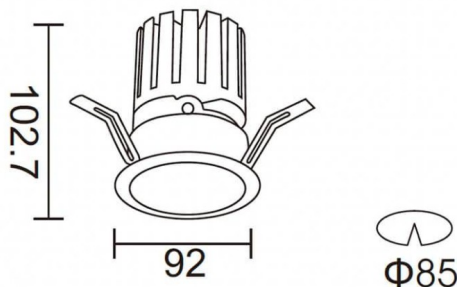

PRO-DR

Lavov downlight from the family PRO-DR with a power of 17,73W and an optics 24 degrees . CCT 4000K. With a total lumen output of 1556lm and a luminous efficiency of 87,76lm/W.DALI driver. Made in die cast aluminum and finished in Black color.

Item code	86.D025.2423.02
Product type	Indoor
Category	Downlights
Family	PRO-D
Subfamily	PRO-DR
Pictograms	

Scheme

Product	
Real power (W)	17.73
Real luminous flux (Lm)	1556
Luminous efficiency (Lm/W)	87.76
Beam angle (°)	24
Life time (h)	50000 h L80B10
IP	20
Electrical class insulation	Clas II
Colour	Black
Control gear included	Yes
Control gear	DALI
Flicker Free	Yes
Light source	LED
Type of LED	COB
Colour temperature (K)	4000
Colour consistency (SDCM)	SDCM3
CRI	90