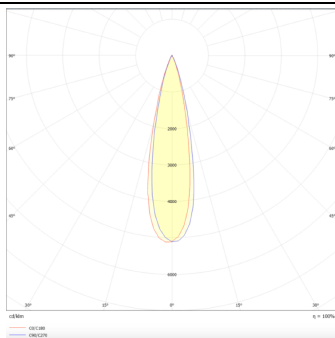

PRO-DR

Lavov downlight from the family PRO-DR with a power of 17,73W and an optics 24 degrees . CCT 4000K. With a total lumen output of 1556lm and a luminous efficiency of 87,76lm/W.DALI driver. Made in die cast aluminum and finished in Black color.

Item code	86.D025.2423.02
Product type	Indoor
Category	Downlights
Family	PRO-D
Subfamily	PRO-DR
Pictograms	

Scheme

Photometry

Product	
Real power (W)	17.73
Real luminous flux (Lm)	1556
Luminous efficiency (Lm/W)	87.76
Beam angle (°)	24
Life time (h)	50000 h L80B10
IP	20
Electrical class insulation	Clas II
Colour	Black
Control gear included	Yes
Control gear	DALI
Flicker Free	Yes
Light source	LED
Type of LED	COB
Colour temperature (K)	4000
Colour consistency (SDCM)	SDCM<3
CRI	90