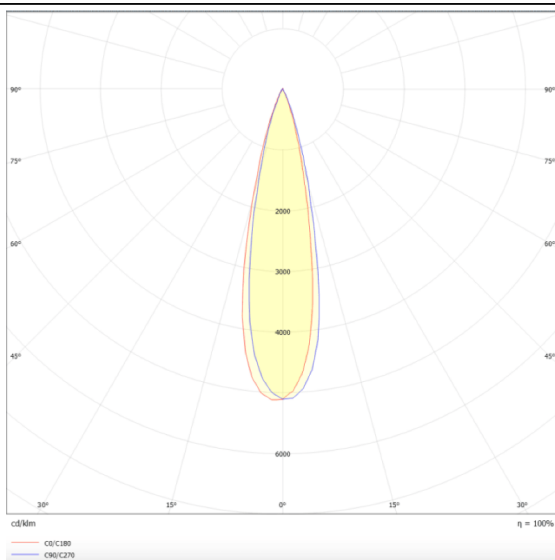

PRO-DR

Lavov downlight from the family PRO-DR with a power of 17,73W and an optics 24 degrees . CCT 4000K. With a total lumen output of 1556lm and a luminous efficiency of 87,76lm/W.DALI driver. Made in die cast aluminum and finished in Black color.

Item code	86.D025.2423.02
Product type	Indoor
Category	Downlights
Family	PRO-D
Subfamily	PRO-DR
Pictograms	

Scheme

Photometry

Product	
Real power (W)	17.73
Real luminous flux (Lm)	1556
Luminous efficiency (Lm/W)	87.76
Beam angle (&ordm;)	24
Life time (h)	50000 h L80B10
IP	20
Electrical class insulation	Clas II
Colour	Black
Control gear included	Yes
Control gear	DALI
Flicker Free	Yes
Light source	LED
Type of LED	COB
Colour temperature (K)	4000
Colour consistency (SDCM)	SDCM<3
CRI	90