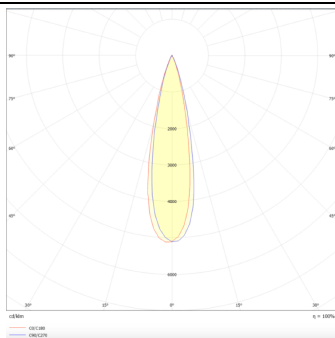

**PRO-DR**

Lavov downlight from the family PRO-DR with a power of 17,73W and an optics 24 degrees . CCT 4000K. With a total lumen output of 1556lm and a luminous efficiency of 87,76lm/W.DALI driver. Made in die cast aluminum and finished in Silver color.

Item code	86.D025.2423.03
Product type	Indoor
Category	Downlights
Family	PRO-D
Subfamily	PRO-DR
Pictograms	

Scheme**Photometry**

Product	
Real power (W)	17.73
Real luminous flux (Lm)	1556
Luminous efficiency (Lm/W)	87.76
Beam angle (°)	24
Life time (h)	50000 h L80B10
IP	20
Electrical class insulation	Clas II
Colour	Silver
Control gear included	Yes
Control gear	DALI
Flicker Free	Yes
Light source	LED
Type of LED	COB
Colour temperature (K)	4000
Colour consistency (SDCM)	SDCM<3
CRI	90