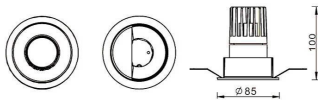

**PRO-DR**

Lavov downlight from the family PRO-DR with a power of 17,73W and an optics 24 degrees . CCT 4000K. With a total lumen output of 1556lm and a luminous efficiency of 87,76lm/W.DALI driver. Made in die cast aluminum and finished in Silver color.

<b>Item code</b>	<b>86.D025.2423.03</b>
<b>Product type</b>	<b>Indoor</b>
<b>Category</b>	<b>Downlights</b>
<b>Family</b>	<b>PRO-D</b>
<b>Subfamily</b>	<b>PRO-DR</b>
<b>Pictograms</b>	

**Scheme**

<b>Product</b>	
<b>Real power (W)</b>	<b>17.73</b>
<b>Real luminous flux (Lm)</b>	<b>1556</b>
<b>Luminous efficiency (Lm/W)</b>	<b>87.76</b>
<b>Beam angle (°)</b>	<b>24</b>
<b>Life time (h)</b>	<b>50000 h L80B10</b>
<b>IP</b>	<b>20</b>
<b>Electrical class insulation</b>	<b>Clas II</b>
<b>Colour</b>	<b>Silver</b>
<b>Control gear included</b>	<b>Yes</b>
<b>Control gear</b>	<b>DALI</b>
<b>Flicker Free</b>	<b>Yes</b>
<b>Light source</b>	<b>LED</b>
<b>Type of LED</b>	<b>COB</b>
<b>Colour temperature (K)</b>	<b>4000</b>
<b>Colour consistency (SDCM)</b>	<b>SDCM&lt;3</b>
<b>CRI</b>	<b>90</b>