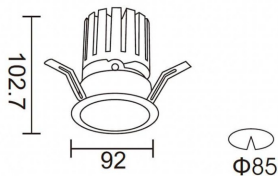

**PRO-DR**

Lavov downlight from the family PRO-DR with a power of 17,73W and an optics 24 degrees . CCT 4000K. With a total lumen output of 1556lm and a luminous efficiency of 87,76lm/W.DALI driver. Made in die cast aluminum and finished in Silver color.

Item code	86.D025.2423.03
Product type	Indoor
Category	Downlights
Family	PRO-D
Subfamily	PRO-DR
Pictograms	

Scheme**Photometry**

Product	
Real power (W)	17.73
Real luminous flux (Lm)	1556
Luminous efficiency (Lm/W)	87.76
Beam angle (°)	24
Life time (h)	50000 h L80B10
IP	20
Electrical class insulation	Clas II
Colour	Silver
Control gear included	Yes
Control gear	DALI
Flicker Free	Yes
Light source	LED
Type of LED	COB
Colour temperature (K)	4000
Colour consistency (SDCM)	SDCM<3
CRI	90