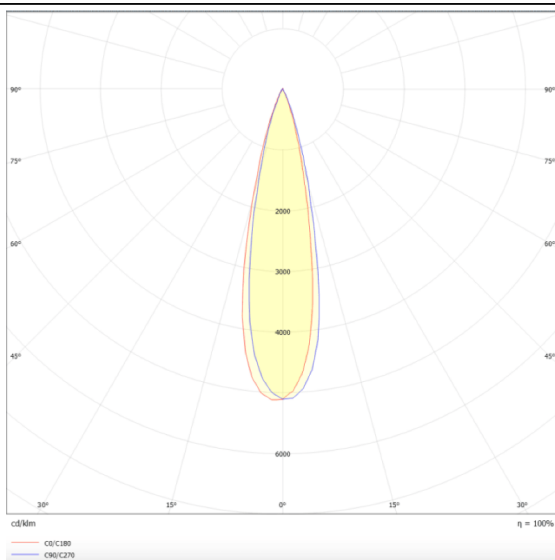

### PRO-DR

Lavov downlight from the family PRO-DR with a power of 17,73W and an optics 24 degrees . CCT 4000K. With a total lumen output of 1556lm and a luminous efficiency of 87,76lm/W.DALI driver. Made in die cast aluminum and finished in Silver color.

### Photometry

Product	
Real power (W)	17.73
Real luminous flux (Lm)	1556
Luminous efficiency (Lm/W)	87.76
Beam angle (°)	24
Life time (h)	50000 h L80B10
IP	20
Electrical class insulation	Clas II
Colour	Silver
Control gear included	Yes
Control gear	DALI
Flicker Free	Yes
Light source	LED
Type of LED	COB
Colour temperature (K)	4000
Colour consistency (SDCM)	SDCM3
CRI	90