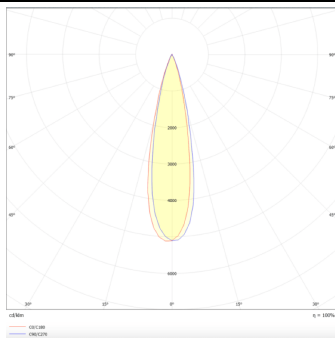

PRO-DR

Lavov downlight from the family PRO-DR with a power of 17,73W and an optics 24 degrees . CCT 4000K. With a total lumen output of 1556lm and a luminous efficiency of 87,76lm/W.DALI driver. Made in die cast aluminum and finished in Silver color.

Item code	86.D025.2423.03
Product type	Indoor
Category	Downlights
Family	PRO-D
Subfamily	PRO-DR
Pictograms	

Scheme

Photometry

Product	
Real power (W)	17.73
Real luminous flux (Lm)	1556
Luminous efficiency (Lm/W)	87.76
Beam angle (°)	24
Life time (h)	50000 h L80B10
IP	20
Electrical class insulation	Clas II
Colour	Silver
Control gear included	Yes
Control gear	DALI
Flicker Free	Yes
Light source	LED
Type of LED	COB
Colour temperature (K)	4000
Colour consistency (SDCM)	SDCM<3
CRI	90