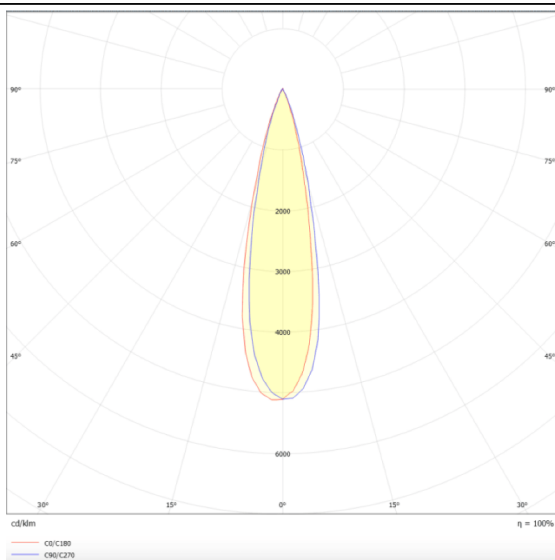

### PRO-DR

Lavov downlight from the family PRO-DR with a power of 17,73W and an optics 24 degrees . CCT 4000K. With a total lumen output of 1556lm and a luminous efficiency of 87,76lm/W.DALI driver. Made in die cast aluminum and finished in Silver color.

### Photometry

<b>Product</b>	
<b>Real power (W)</b>	<b>17.73</b>
<b>Real luminous flux (Lm)</b>	<b>1556</b>
<b>Luminous efficiency (Lm/W)</b>	<b>87.76</b>
<b>Beam angle (&amp;ordm;)</b>	<b>24</b>
<b>Life time (h)</b>	<b>50000 h L80B10</b>
<b>IP</b>	<b>20</b>
<b>Electrical class insulation</b>	<b>Clas II</b>
<b>Colour</b>	<b>Silver</b>
<b>Control gear included</b>	<b>Yes</b>
<b>Control gear</b>	<b>DALI</b>
<b>Flicker Free</b>	<b>Yes</b>
<b>Light source</b>	<b>LED</b>
<b>Type of LED</b>	<b>COB</b>
<b>Colour temperature (K)</b>	<b>4000</b>
<b>Colour consistency (SDCM)</b>	<b>SDCM&lt;3</b>
<b>CRI</b>	<b>90</b>