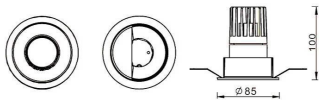

PRO-DR

Lavov downlight from the family PRO-DR with a power of 17,73W and an optics 24 degrees . CCT 4000K. With a total lumen output of 1556lm and a luminous efficiency of 87,76lm/W.DALI driver. Made in die cast aluminum and finished in Silver color.

Item code	86.D025.2423.03
Product type	Indoor
Category	Downlights
Family	PRO-D
Subfamily	PRO-DR
Pictograms	

Scheme

Photometry

Product	
Real power (W)	17.73
Real luminous flux (Lm)	1556
Luminous efficiency (Lm/W)	87.76
Beam angle (°)	24
Life time (h)	50000 h L80B10
IP	20
Electrical class insulation	Clas II
Colour	Silver
Control gear included	Yes
Control gear	DALI
Flicker Free	Yes
Light source	LED
Type of LED	COB
Colour temperature (K)	4000
Colour consistency (SDCM)	SDCM<3
CRI	90