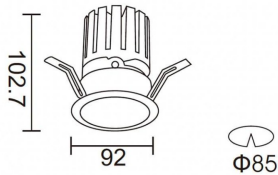

### PRO-DR

Lavov downlight from the family PRO-DR with a power of 17,73W and an optics 36 degrees . CCT 4000K. With a total lumen output of 1556lm and a luminous efficiency of 87,76lm/W.ON/OFF driver. Made in die cast aluminum and finished in White color.

### Scheme

<b>Product</b>	
<b>Real power (W)</b>	<b>17.73</b>
<b>Real luminous flux (Lm)</b>	<b>1556</b>
<b>Luminous efficiency (Lm/W)</b>	<b>87.76</b>
<b>Beam angle (°)</b>	<b>36</b>
<b>Life time (h)</b>	<b>50000 h L80B10</b>
<b>IP</b>	<b>20</b>
<b>Electrical class insulation</b>	<b>Clas II</b>
<b>Colour</b>	<b>White</b>
<b>Control gear included</b>	<b>Yes</b>
<b>Control gear</b>	<b>ON/OFF</b>
<b>Flicker Free</b>	<b>Yes</b>
<b>Light source</b>	<b>LED</b>
<b>Type of LED</b>	<b>COB</b>
<b>Colour temperature (K)</b>	<b>4000</b>
<b>Colour consistency (SDCM)</b>	<b>SDCM&lt;3</b>
<b>CRI</b>	<b>90</b>