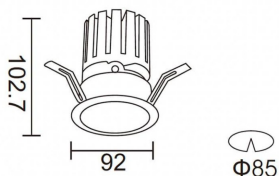

PRO-DR

Lavov downlight from the family PRO-DR with a power of 17,73W and an optics 36 degrees . CCT 4000K. With a total lumen output of 1556lm and a luminous efficiency of 87,76lm/W.ON/OFF driver. Made in die cast aluminum and finished in White color.

Item code	86.D025.2431.01
Product type	Indoor
Category	Downlights
Family	PRO-D
Subfamily	PRO-DR
Pictograms	

Scheme

Product

Real power (W)	17.73
Real luminous flux (Lm)	1556
Luminous efficiency (Lm/W)	87.76
Beam angle (°)	36
Life time (h)	50000 h L80B10
IP	20
Electrical class insulation	Clas II
Colour	White
Control gear included	Yes
Control gear	ON/OFF
Flicker Free	Yes
Light source	LED
Type of LED	COB
Colour temperature (K)	4000
Colour consistency (SDCM)	SDCM<3
CRI	90