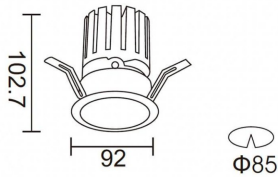

PRO-DR

Lavov downlight from the family PRO-DR with a power of 17,73W and an optics 36 degrees . CCT 4000K. With a total lumen output of 1556lm and a luminous efficiency of 87,76lm/W.ON/OFF driver. Made in die cast aluminum and finished in Black color.

Item code	86.D025.2431.02
Product type	Indoor
Category	Downlights
Family	PRO-D
Subfamily	PRO-DR
Pictograms	

Scheme

Product	
Real power (W)	17.73
Real luminous flux (Lm)	1556
Luminous efficiency (Lm/W)	87.76
Beam angle (°)	36
Life time (h)	50000 h L80B10
IP	20
Electrical class insulation	Clas II
Colour	Black
Control gear included	Yes
Control gear	ON/OFF
Flicker Free	Yes
Light source	LED
Type of LED	COB
Colour temperature (K)	4000
Colour consistency (SDCM)	SDCM<3
CRI	90