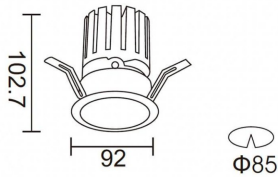

PRO-DR

Lavov downlight from the family PRO-DR with a power of 17,73W and an optics 36 degrees . CCT 4000K. With a total lumen output of 1556lm and a luminous efficiency of 87,76lm/W.ON/OFF driver. Made in die cast aluminum and finished in Silver color.

Item code	86.D025.2431.03
Product type	Indoor
Category	Downlights
Family	PRO-D
Subfamily	PRO-DR
Pictograms	

Scheme

Product	
Real power (W)	17.73
Real luminous flux (Lm)	1556
Luminous efficiency (Lm/W)	87.76
Beam angle (°)	36
Life time (h)	50000 h L80B10
IP	20
Electrical class insulation	Clas II
Colour	Silver
Control gear included	Yes
Control gear	ON/OFF
Flicker Free	Yes
Light source	LED
Type of LED	COB
Colour temperature (K)	4000
Colour consistency (SDCM)	SDCM<3
CRI	90