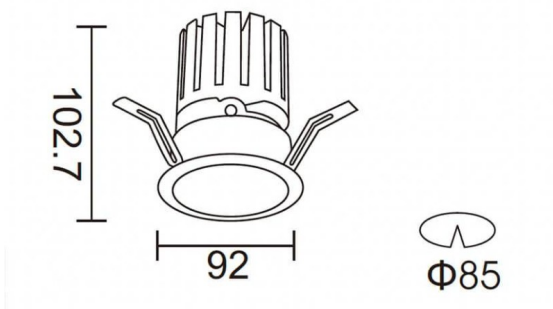

### PRO-DR

Lavov downlight from the family PRO-DR with a power of 17,73W and an optics 36 degrees . CCT 4000K. With a total lumen output of 1556lm and a luminous efficiency of 87,76lm/W.DALI driver. Made in die cast aluminum and finished in White color.

### Product

|                                    |                       |
|------------------------------------|-----------------------|
| <b>Real power (W)</b>              | <b>17.73</b>          |
| <b>Real luminous flux (Lm)</b>     | <b>1556</b>           |
| <b>Luminous efficiency (Lm/W)</b>  | <b>87.76</b>          |
| <b>Beam angle (&amp;ordm;)</b>     | <b>36</b>             |
| <b>Life time (h)</b>               | <b>50000 h L80B10</b> |
| <b>IP</b>                          | <b>20</b>             |
| <b>Electrical class insulation</b> | <b>Clas II</b>        |
| <b>Colour</b>                      | <b>White</b>          |
| <b>Control gear included</b>       | <b>Yes</b>            |
| <b>Control gear</b>                | <b>DALI</b>           |
| <b>Flicker Free</b>                | <b>Yes</b>            |
| <b>Light source</b>                | <b>LED</b>            |
| <b>Type of LED</b>                 | <b>COB</b>            |
| <b>Colour temperature (K)</b>      | <b>4000</b>           |
| <b>Colour consistency (SDCM)</b>   | <b>SDCM&lt;3</b>      |
| <b>CRI</b>                         | <b>90</b>             |