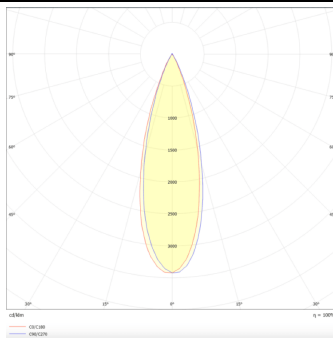

PRO-DR

Lavov downlight from the family PRO-DR with a power of 17,73W and an optics 36 degrees . CCT 4000K. With a total lumen output of 1556lm and a luminous efficiency of 87,76lm/W.DALI driver. Made in die cast aluminum and finished in White color.

Item code	86.D025.2433.01
Product type	Indoor
Category	Downlights
Family	PRO-D
Subfamily	PRO-DR
Pictograms	

Scheme

Photometry

Product	
Real power (W)	17.73
Real luminous flux (Lm)	1556
Luminous efficiency (Lm/W)	87.76
Beam angle (°)	36
Life time (h)	50000 h L80B10
IP	20
Electrical class insulation	Clas II
Colour	White
Control gear included	Yes
Control gear	DALI
Flicker Free	Yes
Light source	LED
Type of LED	COB
Colour temperature (K)	4000
Colour consistency (SDCM)	SDCM<3
CRI	90