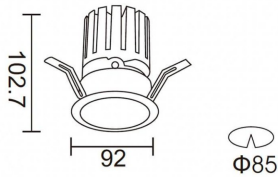

PRO-DR

Lavov downlight from the family PRO-DR with a power of 17,73W and an optics 36 degrees . CCT 4000K. With a total lumen output of 1556lm and a luminous efficiency of 87,76lm/W.DALI driver. Made in die cast aluminum and finished in White color.

Item code	86.D025.2433.01
Product type	Indoor
Category	Downlights
Family	PRO-D
Subfamily	PRO-DR
Pictograms	

Scheme

Photometry

Product

Real power (W)	17.73
Real luminous flux (Lm)	1556
Luminous efficiency (Lm/W)	87.76
Beam angle (°)	36
Life time (h)	50000 h L80B10
IP	20
Electrical class insulation	Clas II
Colour	White
Control gear included	Yes
Control gear	DALI
Flicker Free	Yes
Light source	LED
Type of LED	COB
Colour temperature (K)	4000
Colour consistency (SDCM)	SDCM<3
CRI	90