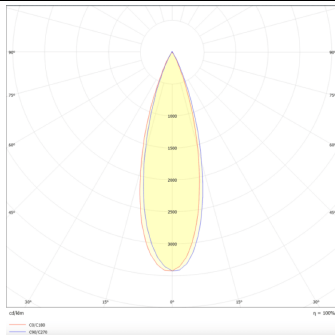

PRO-DR

Lavov downlight from the family PRO-DR with a power of 17,73W and an optics 36 degrees . CCT 4000K. With a total lumen output of 1556lm and a luminous efficiency of 87,76lm/W.DALI driver. Made in die cast aluminum and finished in White color.

Item code	86.D025.2433.01
Product type	Indoor
Category	Downlights
Family	PRO-D
Subfamily	PRO-DR
Pictograms	

Scheme

Photometry

Product

Real power (W)	17.73
Real luminous flux (Lm)	1556
Luminous efficiency (Lm/W)	87.76
Beam angle (°)	36
Life time (h)	50000 h L80B10
IP	20
Electrical class insulation	Clas II
Colour	White
Control gear included	Yes
Control gear	DALI
Flicker Free	Yes
Light source	LED
Type of LED	COB
Colour temperature (K)	4000
Colour consistency (SDCM)	SDCM<3
CRI	90