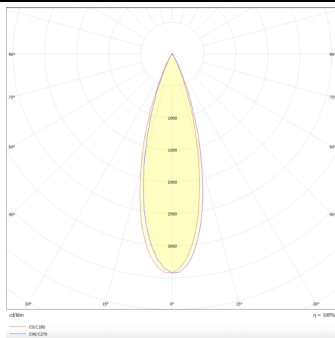

PRO-DR

Lavov downlight from the family PRO-DR with a power of 17,73W and an optics 36 degrees . CCT 4000K. With a total lumen output of 1556lm and a luminous efficiency of 87,76lm/W.DALI driver. Made in die cast aluminum and finished in White color.

Item code	86.D025.2433.01
Product type	Indoor
Category	Downlights
Family	PRO-D
Subfamily	PRO-DR
Pictograms	

Scheme

Photometry

Product	
Real power (W)	17.73
Real luminous flux (Lm)	1556
Luminous efficiency (Lm/W)	87.76
Beam angle (°)	36
Life time (h)	50000 h L80B10
IP	20
Electrical class insulation	Clas II
Colour	White
Control gear included	Yes
Control gear	DALI
Flicker Free	Yes
Light source	LED
Type of LED	COB
Colour temperature (K)	4000
Colour consistency (SDCM)	SDCM<3
CRI	90