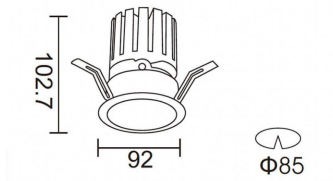

PRO-DR

Lavov downlight from the family PRO-DR with a power of 17,73W and an optics 36 degrees . CCT 4000K. With a total lumen output of 1556lm and a luminous efficiency of 87,76lm/W.DALI driver. Made in die cast aluminum and finished in White color.

Item code	86.D025.2433.01
Product type	Indoor
Category	Downlights
Family	PRO-D
Subfamily	PRO-DR
Pictograms	

Scheme

Photometry

Product	
Real power (W)	17.73
Real luminous flux (Lm)	1556
Luminous efficiency (Lm/W)	87.76
Beam angle (°)	36
Life time (h)	50000 h L80B10
IP	20
Electrical class insulation	Clas II
Colour	White
Control gear included	Yes
Control gear	DALI
Flicker Free	Yes
Light source	LED
Type of LED	COB
Colour temperature (K)	4000
Colour consistency (SDCM)	SDCM<3
CRI	90