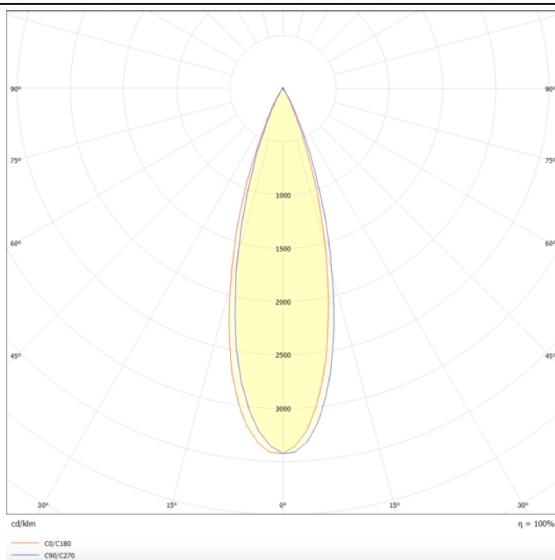

### PRO-DR

Lavov downlight from the family PRO-DR with a power of 17,73W and an optics 36 degrees . CCT 4000K. With a total lumen output of 1556lm and a luminous efficiency of 87,76lm/W.DALI driver. Made in die cast aluminum and finished in White color.

### Photometry

<b>Product</b>	
<b>Real power (W)</b>	<b>17.73</b>
<b>Real luminous flux (Lm)</b>	<b>1556</b>
<b>Luminous efficiency (Lm/W)</b>	<b>87.76</b>
<b>Beam angle (°)</b>	<b>36</b>
<b>Life time (h)</b>	<b>50000 h L80B10</b>
<b>IP</b>	<b>20</b>
<b>Electrical class insulation</b>	<b>Clas II</b>
<b>Colour</b>	<b>White</b>
<b>Control gear included</b>	<b>Yes</b>
<b>Control gear</b>	<b>DALI</b>
<b>Flicker Free</b>	<b>Yes</b>
<b>Light source</b>	<b>LED</b>
<b>Type of LED</b>	<b>COB</b>
<b>Colour temperature (K)</b>	<b>4000</b>
<b>Colour consistency (SDCM)</b>	<b>SDCM3</b>
<b>CRI</b>	<b>90</b>