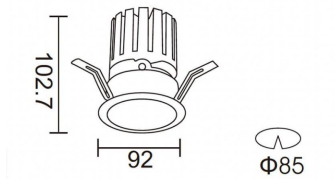

**PRO-DR**

Lavov downlight from the family PRO-DR with a power of 17,73W and an optics 36 degrees . CCT 4000K. With a total lumen output of 1556lm and a luminous efficiency of 87,76lm/W.DALI driver. Made in die cast aluminum and finished in Black color.

Item code	86.D025.2433.02
Product type	Indoor
Category	Downlights
Family	PRO-D
Subfamily	PRO-DR
Pictograms	

Scheme**Photometry**

Product	
Real power (W)	17.73
Real luminous flux (Lm)	1556
Luminous efficiency (Lm/W)	87.76
Beam angle (°)	36
Life time (h)	50000 h L80B10
IP	20
Electrical class insulation	Clas II
Colour	Black
Control gear included	Yes
Control gear	DALI
Flicker Free	Yes
Light source	LED
Type of LED	COB
Colour temperature (K)	4000
Colour consistency (SDCM)	SDCM<3
CRI	90