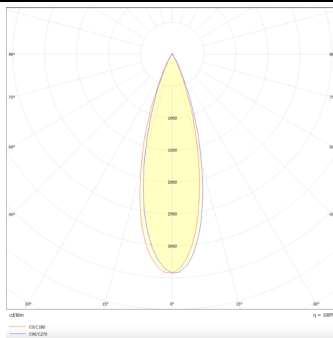

**PRO-DR**

Lavov downlight from the family PRO-DR with a power of 17,73W and an optics 36 degrees . CCT 4000K. With a total lumen output of 1556lm and a luminous efficiency of 87,76lm/W.DALI driver. Made in die cast aluminum and finished in Black color.

Item code	86.D025.2433.02
Product type	Indoor
Category	Downlights
Family	PRO-D
Subfamily	PRO-DR
Pictograms	

Scheme**Photometry**

Product	
Real power (W)	17.73
Real luminous flux (Lm)	1556
Luminous efficiency (Lm/W)	87.76
Beam angle (°)	36
Life time (h)	50000 h L80B10
IP	20
Electrical class insulation	Clas II
Colour	Black
Control gear included	Yes
Control gear	DALI
Flicker Free	Yes
Light source	LED
Type of LED	COB
Colour temperature (K)	4000
Colour consistency (SDCM)	SDCM<3
CRI	90