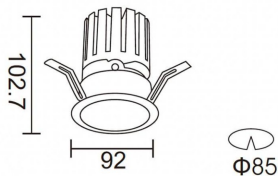

PRO-DR

Lavov downlight from the family PRO-DR with a power of 17,73W and an optics 36 degrees . CCT 4000K. With a total lumen output of 1556lm and a luminous efficiency of 87,76lm/W.DALI driver. Made in die cast aluminum and finished in Black color.

Item code	86.D025.2433.02
Product type	Indoor
Category	Downlights
Family	PRO-D
Subfamily	PRO-DR
Pictograms	

Scheme

Photometry

Product	
Real power (W)	17.73
Real luminous flux (Lm)	1556
Luminous efficiency (Lm/W)	87.76
Beam angle (°)	36
Life time (h)	50000 h L80B10
IP	20
Electrical class insulation	Clas II
Colour	Black
Control gear included	Yes
Control gear	DALI
Flicker Free	Yes
Light source	LED
Type of LED	COB
Colour temperature (K)	4000
Colour consistency (SDCM)	SDCM<3
CRI	90