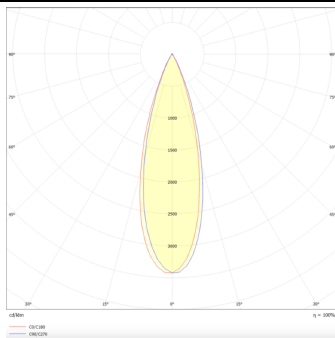

**PRO-DR**

Lavov downlight from the family PRO-DR with a power of 17,73W and an optics 36 degrees . CCT 4000K. With a total lumen output of 1556lm and a luminous efficiency of 87,76lm/W.DALI driver. Made in die cast aluminum and finished in Black color.

Item code	86.D025.2433.02
Product type	Indoor
Category	Downlights
Family	PRO-D
Subfamily	PRO-DR
Pictograms	

Scheme**Photometry**

Product	
Real power (W)	17.73
Real luminous flux (Lm)	1556
Luminous efficiency (Lm/W)	87.76
Beam angle (°)	36
Life time (h)	50000 h L80B10
IP	20
Electrical class insulation	Clas II
Colour	Black
Control gear included	Yes
Control gear	DALI
Flicker Free	Yes
Light source	LED
Type of LED	COB
Colour temperature (K)	4000
Colour consistency (SDCM)	SDCM<3
CRI	90