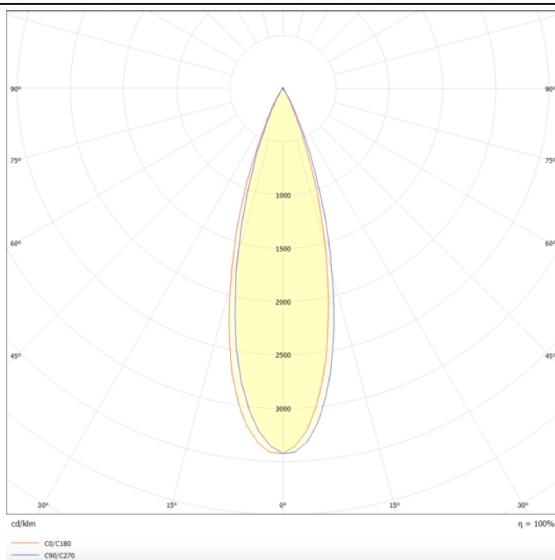

### PRO-DR

Lavov downlight from the family PRO-DR with a power of 17,73W and an optics 36 degrees . CCT 4000K. With a total lumen output of 1556lm and a luminous efficiency of 87,76lm/W.DALI driver. Made in die cast aluminum and finished in Black color.

### Photometry

<b>Product</b>	
<b>Real power (W)</b>	<b>17.73</b>
<b>Real luminous flux (Lm)</b>	<b>1556</b>
<b>Luminous efficiency (Lm/W)</b>	<b>87.76</b>
<b>Beam angle (°)</b>	<b>36</b>
<b>Life time (h)</b>	<b>50000 h L80B10</b>
<b>IP</b>	<b>20</b>
<b>Electrical class insulation</b>	<b>Clas II</b>
<b>Colour</b>	<b>Black</b>
<b>Control gear included</b>	<b>Yes</b>
<b>Control gear</b>	<b>DALI</b>
<b>Flicker Free</b>	<b>Yes</b>
<b>Light source</b>	<b>LED</b>
<b>Type of LED</b>	<b>COB</b>
<b>Colour temperature (K)</b>	<b>4000</b>
<b>Colour consistency (SDCM)</b>	<b>SDCM3</b>
<b>CRI</b>	<b>90</b>