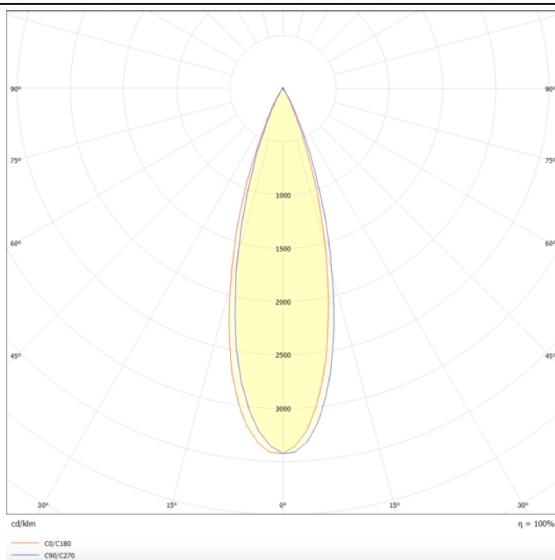

PRO-DR

Lavov downlight from the family PRO-DR with a power of 17,73W and an optics 36 degrees . CCT 4000K. With a total lumen output of 1556lm and a luminous efficiency of 87,76lm/W.DALI driver. Made in die cast aluminum and finished in Black color.

Item code	86.D025.2433.02
Product type	Indoor
Category	Downlights
Family	PRO-D
Subfamily	PRO-DR
Pictograms	

Scheme

Photometry

Product	
Real power (W)	17.73
Real luminous flux (Lm)	1556
Luminous efficiency (Lm/W)	87.76
Beam angle (&ordm;)	36
Life time (h)	50000 h L80B10
IP	20
Electrical class insulation	Clas II
Colour	Black
Control gear included	Yes
Control gear	DALI
Flicker Free	Yes
Light source	LED
Type of LED	COB
Colour temperature (K)	4000
Colour consistency (SDCM)	SDCM<3
CRI	90