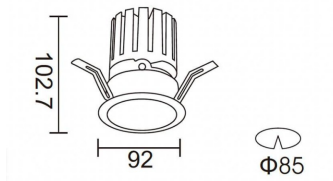

**PRO-DR**

Lavov downlight from the family PRO-DR with a power of 17,73W and an optics 36 degrees . CCT 4000K. With a total lumen output of 1556lm and a luminous efficiency of 87,76lm/W.DALI driver. Made in die cast aluminum and finished in Black color.

Item code	86.D025.2433.02
Product type	Indoor
Category	Downlights
Family	PRO-D
Subfamily	PRO-DR
Pictograms	

Scheme**Photometry**

Product	
Real power (W)	17.73
Real luminous flux (Lm)	1556
Luminous efficiency (Lm/W)	87.76
Beam angle (°)	36
Life time (h)	50000 h L80B10
IP	20
Electrical class insulation	Clas II
Colour	Black
Control gear included	Yes
Control gear	DALI
Flicker Free	Yes
Light source	LED
Type of LED	COB
Colour temperature (K)	4000
Colour consistency (SDCM)	SDCM<3
CRI	90