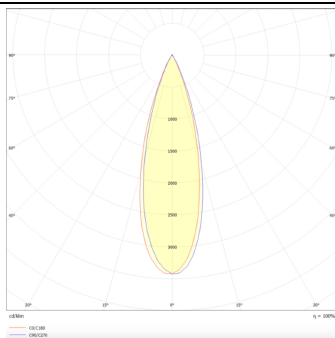

PRO-DR

Lavov downlight from the family PRO-DR with a power of 17,73W and an optics 36 degrees . CCT 4000K. With a total lumen output of 1556lm and a luminous efficiency of 87,76lm/W.DALI driver. Made in die cast aluminum and finished in Black color.

Item code	86.D025.2433.02
Product type	Indoor
Category	Downlights
Family	PRO-D
Subfamily	PRO-DR
Pictograms	

Scheme

Photometry

Product	
Real power (W)	17.73
Real luminous flux (Lm)	1556
Luminous efficiency (Lm/W)	87.76
Beam angle (°)	36
Life time (h)	50000 h L80B10
IP	20
Electrical class insulation	Clas II
Colour	Black
Control gear included	Yes
Control gear	DALI
Flicker Free	Yes
Light source	LED
Type of LED	COB
Colour temperature (K)	4000
Colour consistency (SDCM)	SDCM<3
CRI	90