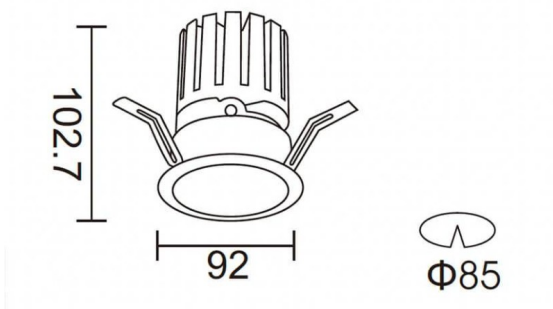

PRO-DR

Lavov downlight from the family PRO-DR with a power of 17,73W and an optics 36 degrees . CCT 4000K. With a total lumen output of 1556lm and a luminous efficiency of 87,76lm/W.DALI driver. Made in die cast aluminum and finished in Black color.

Item code	86.D025.2433.02
Product type	Indoor
Category	Downlights
Family	PRO-D
Subfamily	PRO-DR
Pictograms	

Scheme

Photometry

Product	
Real power (W)	17.73
Real luminous flux (Lm)	1556
Luminous efficiency (Lm/W)	87.76
Beam angle (&ordm;)	36
Life time (h)	50000 h L80B10
IP	20
Electrical class insulation	Clas II
Colour	Black
Control gear included	Yes
Control gear	DALI
Flicker Free	Yes
Light source	LED
Type of LED	COB
Colour temperature (K)	4000
Colour consistency (SDCM)	SDCM<3
CRI	90