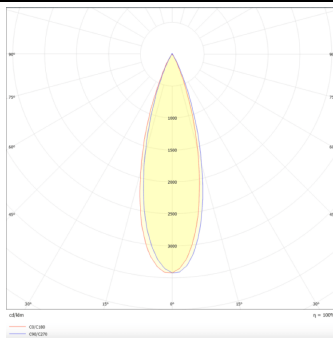

**PRO-DR**

Lavov downlight from the family PRO-DR with a power of 17,73W and an optics 36 degrees . CCT 4000K. With a total lumen output of 1556lm and a luminous efficiency of 87,76lm/W.DALI driver. Made in die cast aluminum and finished in Silver color.

<b>Product</b>	
<b>Real power (W)</b>	<b>17.73</b>
<b>Real luminous flux (Lm)</b>	<b>1556</b>
<b>Luminous efficiency (Lm/W)</b>	<b>87.76</b>
<b>Beam angle (°)</b>	<b>36</b>
<b>Life time (h)</b>	<b>50000 h L80B10</b>
<b>IP</b>	<b>20</b>
<b>Electrical class insulation</b>	<b>Clas II</b>
<b>Colour</b>	<b>Silver</b>
<b>Control gear included</b>	<b>Yes</b>
<b>Control gear</b>	<b>DALI</b>
<b>Flicker Free</b>	<b>Yes</b>
<b>Light source</b>	<b>LED</b>
<b>Type of LED</b>	<b>COB</b>
<b>Colour temperature (K)</b>	<b>4000</b>
<b>Colour consistency (SDCM)</b>	<b>SDCM&lt;3</b>
<b>CRI</b>	<b>90</b>