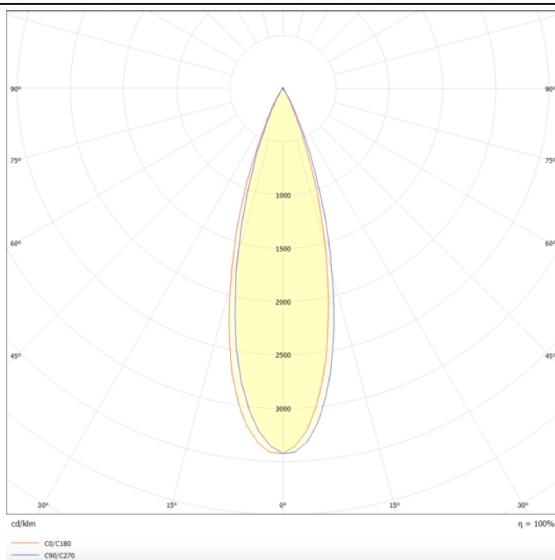

PRO-DR

Lavov downlight from the family PRO-DR with a power of 17,73W and an optics 36 degrees . CCT 4000K. With a total lumen output of 1556lm and a luminous efficiency of 87,76lm/W.DALI driver. Made in die cast aluminum and finished in Silver color.

Item code	86.D025.2433.03
Product type	Indoor
Category	Downlights
Family	PRO-D
Subfamily	PRO-DR
Pictograms	

Scheme

Photometry

Product	
Real power (W)	17.73
Real luminous flux (Lm)	1556
Luminous efficiency (Lm/W)	87.76
Beam angle (&ordm;)	36
Life time (h)	50000 h L80B10
IP	20
Electrical class insulation	Clas II
Colour	Silver
Control gear included	Yes
Control gear	DALI
Flicker Free	Yes
Light source	LED
Type of LED	COB
Colour temperature (K)	4000
Colour consistency (SDCM)	SDCM<3
CRI	90