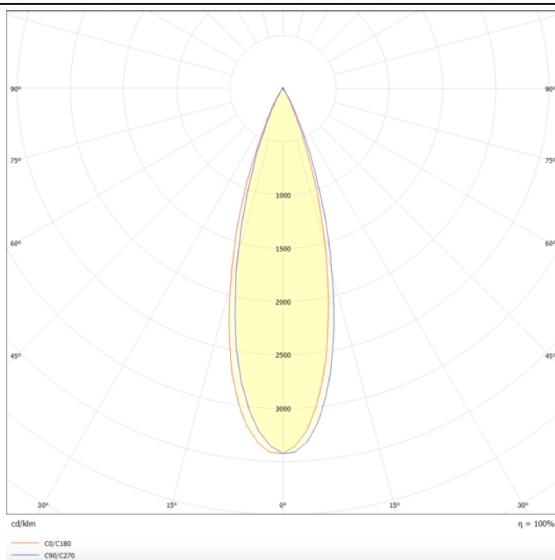

PRO-DR

Lavov downlight from the family PRO-DR with a power of 17,73W and an optics 36 degrees . CCT 4000K. With a total lumen output of 1556lm and a luminous efficiency of 87,76lm/W.DALI driver. Made in die cast aluminum and finished in Silver color.

Item code	86.D025.2433.03
Product type	Indoor
Category	Downlights
Family	PRO-D
Subfamily	PRO-DR
Pictograms	

Scheme

Photometry

Product	
Real power (W)	17.73
Real luminous flux (Lm)	1556
Luminous efficiency (Lm/W)	87.76
Beam angle (°)	36
Life time (h)	50000 h L80B10
IP	20
Electrical class insulation	Clas II
Colour	Silver
Control gear included	Yes
Control gear	DALI
Flicker Free	Yes
Light source	LED
Type of LED	COB
Colour temperature (K)	4000
Colour consistency (SDCM)	SDCM3
CRI	90