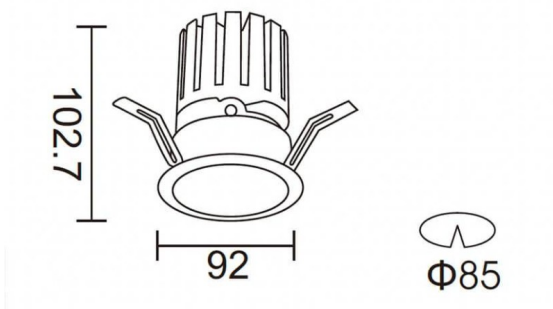

PRO-DR

Lavov downlight from the family PRO-DR with a power of 17,73W and an optics 36 degrees . CCT 4000K. With a total lumen output of 1556lm and a luminous efficiency of 87,76lm/W.DALI driver. Made in die cast aluminum and finished in Silver color.

Item code	86.D025.2433.03
Product type	Indoor
Category	Downlights
Family	PRO-D
Subfamily	PRO-DR
Pictograms	

Scheme

Photometry

Product	
Real power (W)	17.73
Real luminous flux (Lm)	1556
Luminous efficiency (Lm/W)	87.76
Beam angle (°)	36
Life time (h)	50000 h L80B10
IP	20
Electrical class insulation	Clas II
Colour	Silver
Control gear included	Yes
Control gear	DALI
Flicker Free	Yes
Light source	LED
Type of LED	COB
Colour temperature (K)	4000
Colour consistency (SDCM)	SDCM3
CRI	90