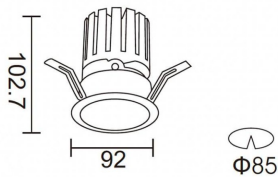

**PRO-DR**

Lavov downlight from the family PRO-DR with a power of 17,73W and an optics 36 degrees . CCT 4000K. With a total lumen output of 1556lm and a luminous efficiency of 87,76lm/W.DALI driver. Made in die cast aluminum and finished in Silver color.

Item code	86.D025.2433.03
Product type	Indoor
Category	Downlights
Family	PRO-D
Subfamily	PRO-DR
Pictograms	

Scheme**Photometry**

Product	
Real power (W)	17.73
Real luminous flux (Lm)	1556
Luminous efficiency (Lm/W)	87.76
Beam angle (°)	36
Life time (h)	50000 h L80B10
IP	20
Electrical class insulation	Clas II
Colour	Silver
Control gear included	Yes
Control gear	DALI
Flicker Free	Yes
Light source	LED
Type of LED	COB
Colour temperature (K)	4000
Colour consistency (SDCM)	SDCM<3
CRI	90