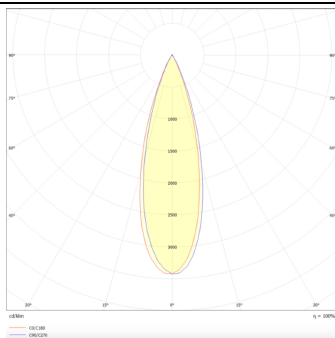

**PRO-DR**

Lavov downlight from the family PRO-DR with a power of 17,73W and an optics 36 degrees . CCT 4000K. With a total lumen output of 1556lm and a luminous efficiency of 87,76lm/W.DALI driver. Made in die cast aluminum and finished in Silver color.

**Scheme****Photometry**

|                                    |                       |
|------------------------------------|-----------------------|
| <b>Product</b>                     |                       |
| <b>Real power (W)</b>              | <b>17.73</b>          |
| <b>Real luminous flux (Lm)</b>     | <b>1556</b>           |
| <b>Luminous efficiency (Lm/W)</b>  | <b>87.76</b>          |
| <b>Beam angle (°)</b>              | <b>36</b>             |
| <b>Life time (h)</b>               | <b>50000 h L80B10</b> |
| <b>IP</b>                          | <b>20</b>             |
| <b>Electrical class insulation</b> | <b>Clas II</b>        |
| <b>Colour</b>                      | <b>Silver</b>         |
| <b>Control gear included</b>       | <b>Yes</b>            |
| <b>Control gear</b>                | <b>DALI</b>           |
| <b>Flicker Free</b>                | <b>Yes</b>            |
| <b>Light source</b>                | <b>LED</b>            |
| <b>Type of LED</b>                 | <b>COB</b>            |
| <b>Colour temperature (K)</b>      | <b>4000</b>           |
| <b>Colour consistency (SDCM)</b>   | <b>SDCM&lt;3</b>      |
| <b>CRI</b>                         | <b>90</b>             |