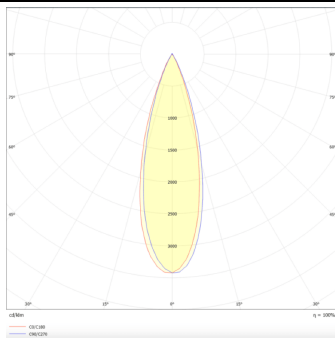

**PRO-DR**

Lavov downlight from the family PRO-DR with a power of 17,73W and an optics 36 degrees . CCT 4000K. With a total lumen output of 1556lm and a luminous efficiency of 87,76lm/W.DALI driver. Made in die cast aluminum and finished in Silver color.

Item code	86.D025.2433.03
Product type	Indoor
Category	Downlights
Family	PRO-D
Subfamily	PRO-DR
Pictograms	

Scheme**Photometry**

Product	
Real power (W)	17.73
Real luminous flux (Lm)	1556
Luminous efficiency (Lm/W)	87.76
Beam angle (°)	36
Life time (h)	50000 h L80B10
IP	20
Electrical class insulation	Clas II
Colour	Silver
Control gear included	Yes
Control gear	DALI
Flicker Free	Yes
Light source	LED
Type of LED	COB
Colour temperature (K)	4000
Colour consistency (SDCM)	SDCM<3
CRI	90