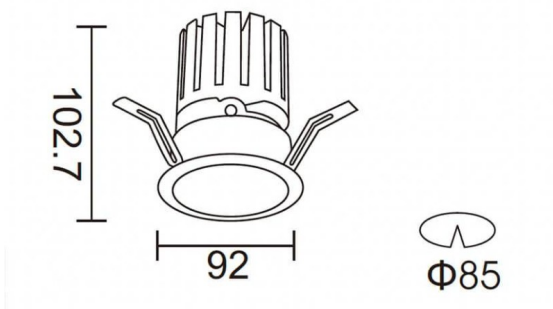

PRO-DR

Lavov downlight from the family PRO-DR with a power of 17,73W and an optics 36 degrees . CCT 4000K. With a total lumen output of 1556lm and a luminous efficiency of 87,76lm/W.DALI driver. Made in die cast aluminum and finished in Silver color.

Item code	86.D025.2433.03
Product type	Indoor
Category	Downlights
Family	PRO-D
Subfamily	PRO-DR
Pictograms	

Scheme

Photometry

Product	
Real power (W)	17.73
Real luminous flux (Lm)	1556
Luminous efficiency (Lm/W)	87.76
Beam angle (&ordm;)	36
Life time (h)	50000 h L80B10
IP	20
Electrical class insulation	Clas II
Colour	Silver
Control gear included	Yes
Control gear	DALI
Flicker Free	Yes
Light source	LED
Type of LED	COB
Colour temperature (K)	4000
Colour consistency (SDCM)	SDCM<3
CRI	90