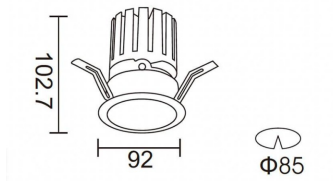

PRO-DR

Lavov downlight from the family PRO-DR with a power of 17,73W and an optics 36 degrees . CCT 4000K. With a total lumen output of 1556lm and a luminous efficiency of 87,76lm/W.DALI driver. Made in die cast aluminum and finished in Silver color.

Item code	86.D025.2433.03
Product type	Indoor
Category	Downlights
Family	PRO-D
Subfamily	PRO-DR
Pictograms	

Scheme

Photometry

Product	
Real power (W)	17.73
Real luminous flux (Lm)	1556
Luminous efficiency (Lm/W)	87.76
Beam angle (°)	36
Life time (h)	50000 h L80B10
IP	20
Electrical class insulation	Clas II
Colour	Silver
Control gear included	Yes
Control gear	DALI
Flicker Free	Yes
Light source	LED
Type of LED	COB
Colour temperature (K)	4000
Colour consistency (SDCM)	SDCM<3
CRI	90