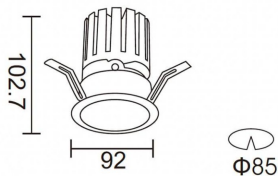

**PRO-DR**

Lavov downlight from the family PRO-DR with a power of 17,73W and an optics 36 degrees . CCT 4000K. With a total lumen output of 1556lm and a luminous efficiency of 87,76lm/W.DALI driver. Made in die cast aluminum and finished in Silver color.

**Scheme****Photometry**

|                                    |                       |
|------------------------------------|-----------------------|
| <b>Product</b>                     |                       |
| <b>Real power (W)</b>              | <b>17.73</b>          |
| <b>Real luminous flux (Lm)</b>     | <b>1556</b>           |
| <b>Luminous efficiency (Lm/W)</b>  | <b>87.76</b>          |
| <b>Beam angle (°)</b>              | <b>36</b>             |
| <b>Life time (h)</b>               | <b>50000 h L80B10</b> |
| <b>IP</b>                          | <b>20</b>             |
| <b>Electrical class insulation</b> | <b>Clas II</b>        |
| <b>Colour</b>                      | <b>Silver</b>         |
| <b>Control gear included</b>       | <b>Yes</b>            |
| <b>Control gear</b>                | <b>DALI</b>           |
| <b>Flicker Free</b>                | <b>Yes</b>            |
| <b>Light source</b>                | <b>LED</b>            |
| <b>Type of LED</b>                 | <b>COB</b>            |
| <b>Colour temperature (K)</b>      | <b>4000</b>           |
| <b>Colour consistency (SDCM)</b>   | <b>SDCM&lt;3</b>      |
| <b>CRI</b>                         | <b>90</b>             |