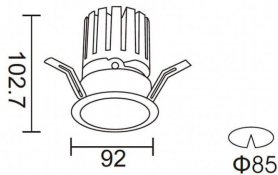

PRO-D

Lavov downlight from the family PRO-D with a power of 17,73W and an optics 36 degrees . CCT 4000K. With a total lumen output of 1556lm and a luminous efficiency of 87,76lm/W.DALI driver. Made in die cast aluminum and finished in Silver color.

Item code	86.D025.2433.03
Product type	Indoor
Category	Downlights
Family	PRO-D
Subfamily	PRO-D
Pictograms	

Dimensions

Product dimensions (mm) $\phi 92 * 102.7$

Scheme

Photometry

Product	
Real power (W)	17.73
Real luminous flux (Lm)	1556
Luminous efficiency (Lm/W)	87.76
Beam angle (°)	36
Life time (h)	50000 h L80B10
IP	20
Electrical class insulation	Clas II
Colour	Silver
Control gear included	Yes
Control gear	DALI
Flicker Free	Yes
Light source	LED
Type of LED	COB
Colour temperature (K)	4000
Colour consistency (SDCM)	SDCM<3
CRI	90