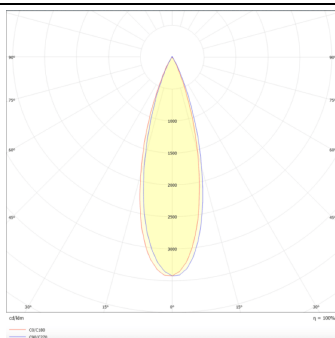

PRO-D

Lavov downlight from the family PRO-D with a power of 17,73W and an optics 36 degrees . CCT 4000K. With a total lumen output of 1556lm and a luminous efficiency of 87,76lm/W.DALI driver. Made in die cast aluminum and finished in Silver color.

Item code	86.D025.2433.03
Product type	Indoor
Category	Downlights
Family	PRO-D
Subfamily	PRO-D
Pictograms	

Dimensions

Product dimensions (mm) $\phi 92 * 102.7$

Scheme

Photometry

Product	
Real power (W)	17.73
Real luminous flux (Lm)	1556
Luminous efficiency (Lm/W)	87.76
Beam angle (°)	36
Life time (h)	50000 h L80B10
IP	20
Electrical class insulation	Clas II
Colour	Silver
Control gear included	Yes
Control gear	DALI
Flicker Free	Yes
Light source	LED
Type of LED	COB
Colour temperature (K)	4000
Colour consistency (SDCM)	SDCM<3
CRI	90