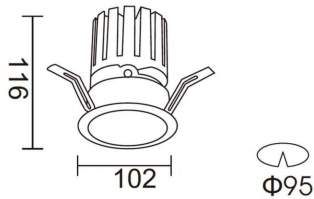

**PRO-DR**

Lavov downlight from the family PRO-DR with a power of 28,7W and an optics 12 degrees . CCT 3000K. With a total lumen output of 2336lm and a luminous efficiency of 81,4lm/W.ON/OFF driver. Made in die cast aluminum and finished in White color.

<b>Item code</b>	<b>86.D025.3311.01</b>
<b>Product type</b>	<b>Indoor</b>
<b>Category</b>	<b>Downlights</b>
<b>Family</b>	<b>PRO-D</b>
<b>Subfamily</b>	<b>PRO-DR</b>
<b>Pictograms</b>	

**Scheme**

<b>Product</b>	
<b>Real power (W)</b>	<b>28.7</b>
<b>Real luminous flux (Lm)</b>	<b>2336</b>
<b>Luminous efficiency (Lm/W)</b>	<b>81.40000000000006</b>
<b>Beam angle (°)</b>	<b>12</b>
<b>Life time (h)</b>	<b>50000 h L80B10</b>
<b>IP</b>	<b>20</b>
<b>Electrical class insulation</b>	<b>Clas II</b>
<b>Colour</b>	<b>White</b>
<b>Control gear included</b>	<b>Yes</b>
<b>Control gear</b>	<b>ON/OFF</b>
<b>Flicker Free</b>	<b>Yes</b>
<b>Light source</b>	<b>LED</b>
<b>Type of LED</b>	<b>COB</b>
<b>Colour temperature (K)</b>	<b>3000</b>
<b>Colour consistency (SDCM)</b>	<b>SDCM&lt;3</b>
<b>CRI</b>	<b>90</b>