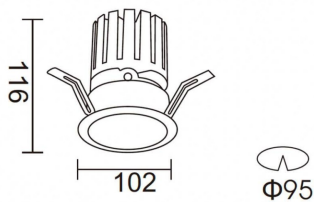

PRO-DR

Lavov downlight from the family PRO-DR with a power of 28,7W and an optics 12 degrees . CCT 3000K. With a total lumen output of 2336lm and a luminous efficiency of 81,4lm/W.ON/OFF driver. Made in die cast aluminum and finished in White color.

Item code	86.D025.3311.01
Product type	Indoor
Category	Downlights
Family	PRO-D
Subfamily	PRO-DR
Pictograms	

Scheme

Product	
Real power (W)	28.7
Real luminous flux (Lm)	2336
Luminous efficiency (Lm/W)	81.400000000000006
Beam angle (°)	12
Life time (h)	50000 h L80B10
IP	20
Electrical class insulation	Clas II
Colour	White
Control gear included	Yes
Control gear	ON/OFF
Flicker Free	Yes
Light source	LED
Type of LED	COB
Colour temperature (K)	3000
Colour consistency (SDCM)	SDCM<3
CRI	90