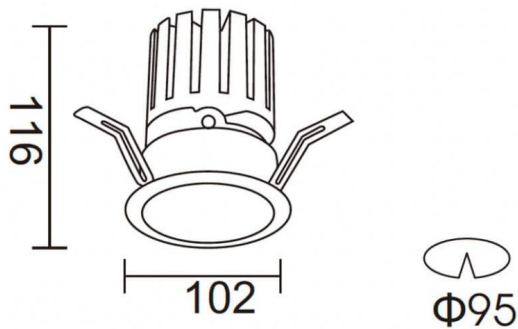

PRO-DR

Lavov downlight from the family PRO-DR with a power of 28,7W and an optics 12 degrees . CCT 3000K. With a total lumen output of 2336lm and a luminous efficiency of 81,4lm/W.ON/OFF driver. Made in die cast aluminum and finished in White color.

Item code	86.D025.3311.01
Product type	Indoor
Category	Downlights
Family	PRO-D
Subfamily	PRO-DR

Pictograms

Scheme

Product	
Real power (W)	28.7
Real luminous flux (Lm)	2336
Luminous efficiency (Lm/W)	81.40000000000006
Beam angle (°)	12
Life time (h)	50000 h L80B10
IP	20
Electrical class insulation	Clas II
Colour	White
Control gear included	Yes
Control gear	ON/OFF
Flicker Free	Yes
Light source	LED
Type of LED	COB
Colour temperature (K)	3000
Colour consistency (SDCM)	SDCM3
CRI	90