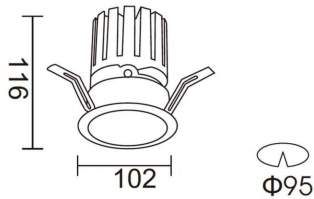

PRO-DR

Lavov downlight from the family PRO-DR with a power of 28,7W and an optics 12 degrees . CCT 3000K. With a total lumen output of 2336lm and a luminous efficiency of 81,4lm/W.ON/OFF driver. Made in die cast aluminum and finished in White color.

Item code	86.D025.3311.01
Product type	Indoor
Category	Downlights
Family	PRO-D
Subfamily	PRO-DR
Pictograms	

Scheme

Product	
Real power (W)	28.7
Real luminous flux (Lm)	2336
Luminous efficiency (Lm/W)	81.40000000000006
Beam angle (°)	12
Life time (h)	50000 h L80B10
IP	20
Electrical class insulation	Clas II
Colour	White
Control gear included	Yes
Control gear	ON/OFF
Flicker Free	Yes
Light source	LED
Type of LED	COB
Colour temperature (K)	3000
Colour consistency (SDCM)	SDCM<3
CRI	90