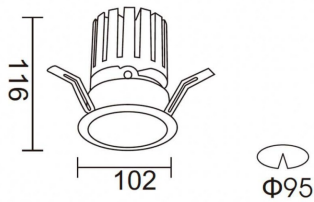

PRO-DR

Lavov downlight from the family PRO-DR with a power of 28,7W and an optics 12 degrees . CCT 3000K. With a total lumen output of 2336lm and a luminous efficiency of 81,4lm/W.ON/OFF driver. Made in die cast aluminum and finished in Black color.

Item code	86.D025.3311.02
Product type	Indoor
Category	Downlights
Family	PRO-D
Subfamily	PRO-DR
Pictograms	

Scheme

Product	
Real power (W)	28.7
Real luminous flux (Lm)	2336
Luminous efficiency (Lm/W)	81.400000000000006
Beam angle (°)	12
Life time (h)	50000 h L80B10
IP	20
Electrical class insulation	Clas II
Colour	Black
Control gear included	Yes
Control gear	ON/OFF
Flicker Free	Yes
Light source	LED
Type of LED	COB
Colour temperature (K)	3000
Colour consistency (SDCM)	SDCM<3
CRI	90