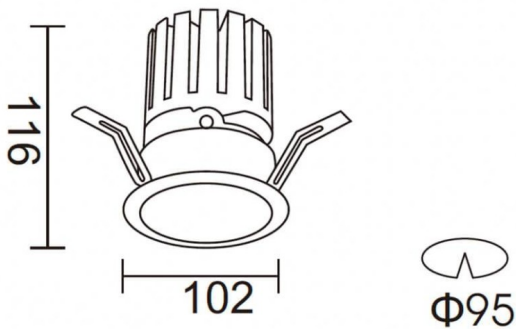

PRO-DR

Lavov downlight from the family PRO-DR with a power of 28,7W and an optics 12 degrees . CCT 3000K. With a total lumen output of 2336lm and a luminous efficiency of 81,4lm/W.ON/OFF driver. Made in die cast aluminum and finished in Black color.

Item code	86.D025.3311.02
Product type	Indoor
Category	Downlights
Family	PRO-D
Subfamily	PRO-DR
Pictograms	

Scheme

Product	
Real power (W)	28.7
Real luminous flux (Lm)	2336
Luminous efficiency (Lm/W)	81.4
Beam angle (º)	12
Life time (h)	50000 h L80B10
IP	20
Electrical class insulation	Clas II
Colour	Black
Control gear included	Yes
Control gear	ON/OFF
Flicker Free	Yes
Light source	LED
Type of LED	COB
Colour temperature (K)	3000
Colour consistency (SDCM)	SDCM<3
CRI	90