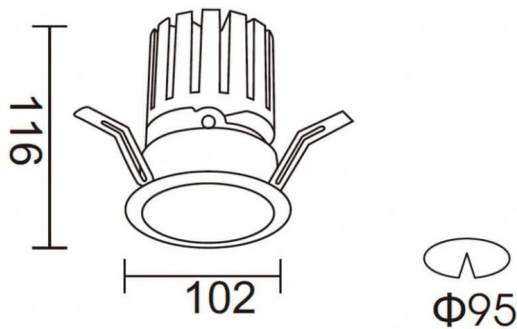

PRO-DR

Lavov downlight from the family PRO-DR with a power of 28,7W and an optics 12 degrees . CCT 3000K. With a total lumen output of 2336lm and a luminous efficiency of 81,4lm/W.ON/OFF driver. Made in die cast aluminum and finished in Silver color.

Item code	86.D025.3311.03
Product type	Indoor
Category	Downlights
Family	PRO-D
Subfamily	PRO-DR

Pictograms

Scheme

Product	
Real power (W)	28.7
Real luminous flux (Lm)	2336
Luminous efficiency (Lm/W)	81.40000000000006
Beam angle (°)	12
Life time (h)	50000 h L80B10
IP	20
Electrical class insulation	Clas II
Colour	Silver
Control gear included	Yes
Control gear	ON/OFF
Flicker Free	Yes
Light source	LED
Type of LED	COB
Colour temperature (K)	3000
Colour consistency (SDCM)	SDCM3
CRI	90