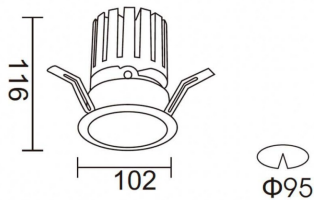

PRO-DR

Lavov downlight from the family PRO-DR with a power of 28,7W and an optics 12 degrees . CCT 3000K. With a total lumen output of 2336lm and a luminous efficiency of 81,4lm/W.ON/OFF driver. Made in die cast aluminum and finished in Silver color.

Item code	86.D025.3311.03
Product type	Indoor
Category	Downlights
Family	PRO-D
Subfamily	PRO-DR
Pictograms	

Scheme

Product	
Real power (W)	28.7
Real luminous flux (Lm)	2336
Luminous efficiency (Lm/W)	81.400000000000006
Beam angle (°)	12
Life time (h)	50000 h L80B10
IP	20
Electrical class insulation	Clas II
Colour	Silver
Control gear included	Yes
Control gear	ON/OFF
Flicker Free	Yes
Light source	LED
Type of LED	COB
Colour temperature (K)	3000
Colour consistency (SDCM)	SDCM<3
CRI	90