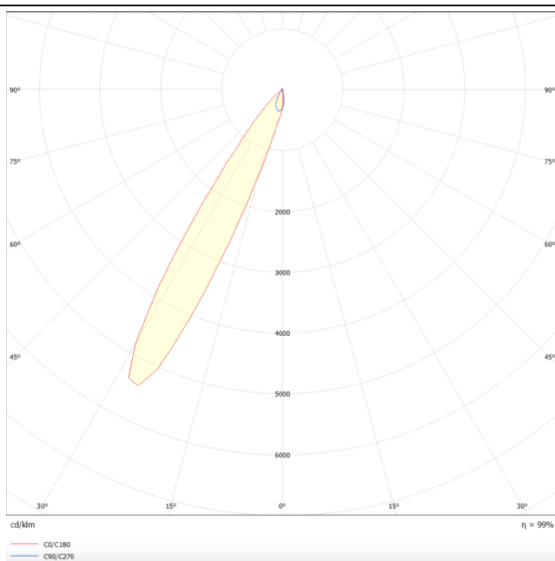

PRO-DR

Lavov downlight from the family PRO-DR with a power of 28,7W and an optics 12 degrees . CCT 3000K. With a total lumen output of 2336lm and a luminous efficiency of 81,4lm/W.DALI driver. Made in die cast aluminum and finished in White color.

Scheme

Photometry

Item code	86.D025.3313.01
Product type	Indoor
Category	Downlights
Family	PRO-D
Subfamily	PRO-DR
Pictograms	

Product	
Real power (W)	28.7
Real luminous flux (Lm)	2336
Luminous efficiency (Lm/W)	81.4
Beam angle (º)	12
Life time (h)	50000 h L80B10
IP	20
Electrical class insulation	Clas II
Colour	White
Control gear included	Yes
Control gear	DALI
Flicker Free	Yes
Light source	LED
Type of LED	COB
Colour temperature (K)	3000
Colour consistency (SDCM)	SDCM<3
CRI	90