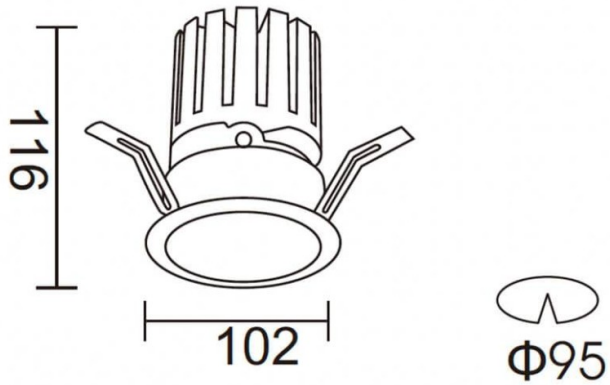

Scheme

Photometry

PRO-DR

Lavov downlight from the family PRO-DR with a power of 28,7W and an optics 12 degrees . CCT 3000K. With a total lumen output of 2336lm and a luminous efficiency of 81,4lm/W.DALI driver. Made in die cast aluminum and finished in White color.

Item code	86.D025.3313.01
Product type	Indoor
Category	Downlights
Family	PRO-D
Subfamily	PRO-DR
Pictograms	

Product	
Real power (W)	28.7
Real luminous flux (Lm)	2336
Luminous efficiency (Lm/W)	81.40000000000006
Beam angle (°)	12
Life time (h)	50000 h L80B10
IP	20
Electrical class insulation	Clas II
Colour	White
Control gear included	Yes
Control gear	DALI
Flicker Free	Yes
Light source	LED
Type of LED	COB
Colour temperature (K)	3000
Colour consistency (SDCM)	SDCM<3
CRI	90