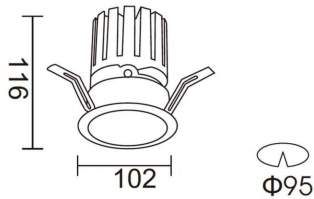

### PRO-DR

Lavov downlight from the family PRO-DR with a power of 28,7W and an optics 12 degrees . CCT 3000K. With a total lumen output of 2336lm and a luminous efficiency of 81,4lm/W.DALI driver. Made in die cast aluminum and finished in White color.

### Scheme

Product	
Real power (W)	28.7
Real luminous flux (Lm)	2336
Luminous efficiency (Lm/W)	81.40000000000006
Beam angle (°)	12
Life time (h)	50000 h L80B10
IP	20
Electrical class insulation	Clas II
Colour	White
Control gear included	Yes
Control gear	DALI
Flicker Free	Yes
Light source	LED
Type of LED	COB
Colour temperature (K)	3000
Colour consistency (SDCM)	SDCM<3
CRI	90