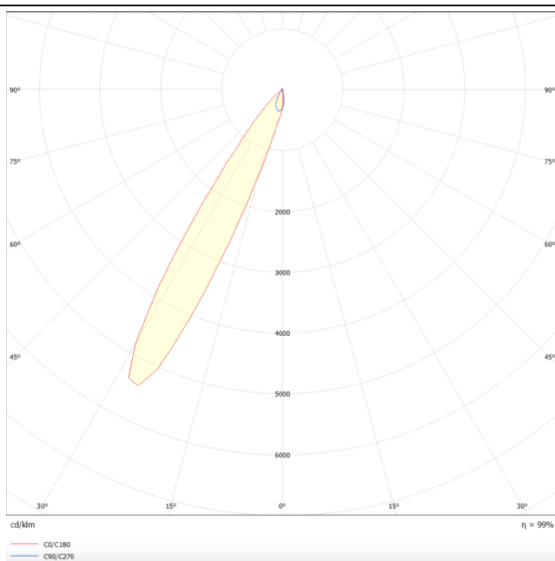

### PRO-DR

Lavov downlight from the family PRO-DR with a power of 28,7W and an optics 12 degrees . CCT 3000K. With a total lumen output of 2336lm and a luminous efficiency of 81,4lm/W.DALI driver. Made in die cast aluminum and finished in White color.

### Scheme

### Product

Real power (W)	28.7
Real luminous flux (Lm)	2336
Luminous efficiency (Lm/W)	81.40000000000006
Beam angle (°)	12
Life time (h)	50000 h L80B10
IP	20
Electrical class insulation	Clas II
Colour	White
Control gear included	Yes
Control gear	DALI
Flicker Free	Yes
Light source	LED
Type of LED	COB
Colour temperature (K)	3000
Colour consistency (SDCM)	SDCM3
CRI	90