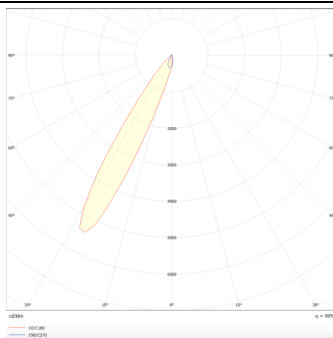

### PRO-DR

Lavov downlight from the family PRO-DR with a power of 28,7W and an optics 12 degrees . CCT 3000K. With a total lumen output of 2336lm and a luminous efficiency of 81,4lm/W.DALI driver. Made in die cast aluminum and finished in White color.

### Photometry

<b>Product</b>	
<b>Real power (W)</b>	<b>28.7</b>
<b>Real luminous flux (Lm)</b>	<b>2336</b>
<b>Luminous efficiency (Lm/W)</b>	<b>81.400000000000006</b>
<b>Beam angle (°)</b>	<b>12</b>
<b>Life time (h)</b>	<b>50000 h L80B10</b>
<b>IP</b>	<b>20</b>
<b>Electrical class insulation</b>	<b>Clas II</b>
<b>Colour</b>	<b>White</b>
<b>Control gear included</b>	<b>Yes</b>
<b>Control gear</b>	<b>DALI</b>
<b>Flicker Free</b>	<b>Yes</b>
<b>Light source</b>	<b>LED</b>
<b>Type of LED</b>	<b>COB</b>
<b>Colour temperature (K)</b>	<b>3000</b>
<b>Colour consistency (SDCM)</b>	<b>SDCM&lt;3</b>
<b>CRI</b>	<b>90</b>