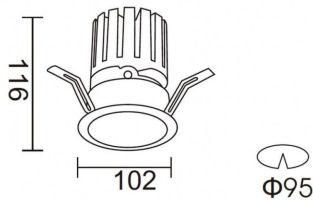

### PRO-DR

Lavov downlight from the family PRO-DR with a power of 28,7W and an optics 12 degrees . CCT 3000K. With a total lumen output of 2336lm and a luminous efficiency of 81,4lm/W.DALI driver. Made in die cast aluminum and finished in White color.

### Photometry

<b>Product</b>	
<b>Real power (W)</b>	<b>28.7</b>
<b>Real luminous flux (Lm)</b>	<b>2336</b>
<b>Luminous efficiency (Lm/W)</b>	<b>81.400000000000006</b>
<b>Beam angle (°)</b>	<b>12</b>
<b>Life time (h)</b>	<b>50000 h L80B10</b>
<b>IP</b>	<b>20</b>
<b>Electrical class insulation</b>	<b>Clas II</b>
<b>Colour</b>	<b>White</b>
<b>Control gear included</b>	<b>Yes</b>
<b>Control gear</b>	<b>DALI</b>
<b>Flicker Free</b>	<b>Yes</b>
<b>Light source</b>	<b>LED</b>
<b>Type of LED</b>	<b>COB</b>
<b>Colour temperature (K)</b>	<b>3000</b>
<b>Colour consistency (SDCM)</b>	<b>SDCM&lt;3</b>
<b>CRI</b>	<b>90</b>