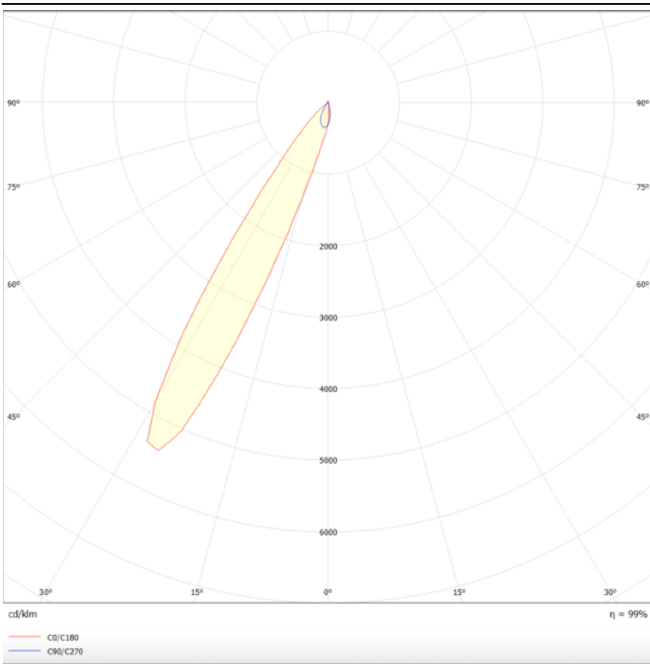

Scheme

Photometry

PRO-DR

Lavov downlight from the family PRO-DR with a power of 28,7W and an optics 12 degrees . CCT 3000K. With a total lumen output of 2336lm and a luminous efficiency of 81,4lm/W.DALI driver. Made in die cast aluminum and finished in White color.

Item code	86.D025.3313.01
Product type	Indoor
Category	Downlights
Family	PRO-D
Subfamily	PRO-DR
Pictograms	

Product	
Real power (W)	28.7
Real luminous flux (Lm)	2336
Luminous efficiency (Lm/W)	81.40000000000006
Beam angle (°)	12
Life time (h)	50000 h L80B10
IP	20
Electrical class insulation	Clas II
Colour	White
Control gear included	Yes
Control gear	DALI
Flicker Free	Yes
Light source	LED
Type of LED	COB
Colour temperature (K)	3000
Colour consistency (SDCM)	SDCM<3
CRI	90