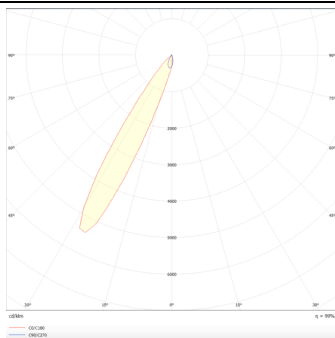

### PRO-DR

Lavov downlight from the family PRO-DR with a power of 28,7W and an optics 12 degrees . CCT 3000K. With a total lumen output of 2336lm and a luminous efficiency of 81,4lm/W.DALI driver. Made in die cast aluminum and finished in Black color.

### Photometry

Product	
Real power (W)	28.7
Real luminous flux (Lm)	2336
Luminous efficiency (Lm/W)	81.400000000000006
Beam angle (°)	12
Life time (h)	50000 h L80B10
IP	20
Electrical class insulation	Clas II
Colour	Black
Control gear included	Yes
Control gear	DALI
Flicker Free	Yes
Light source	LED
Type of LED	COB
Colour temperature (K)	3000
Colour consistency (SDCM)	SDCM<3
CRI	90