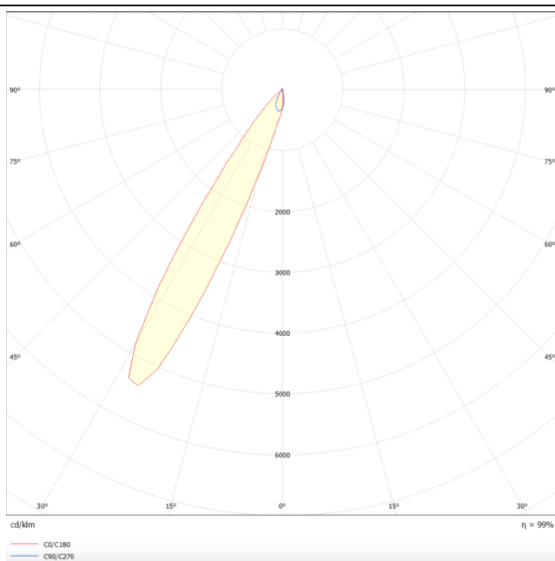

### PRO-DR

Lavov downlight from the family PRO-DR with a power of 28,7W and an optics 12 degrees . CCT 3000K. With a total lumen output of 2336lm and a luminous efficiency of 81,4lm/W.DALI driver. Made in die cast aluminum and finished in Black color.

### Scheme

### Photometry

Item code	86.D025.3313.02
Product type	Indoor
Category	Downlights
Family	PRO-D
Subfamily	PRO-DR
Pictograms	

Product	
Real power (W)	28.7
Real luminous flux (Lm)	2336
Luminous efficiency (Lm/W)	81.4
Beam angle (&ordm;)	12
Life time (h)	50000 h L80B10
IP	20
Electrical class insulation	Clas II
Colour	Black
Control gear included	Yes
Control gear	DALI
Flicker Free	Yes
Light source	LED
Type of LED	COB
Colour temperature (K)	3000
Colour consistency (SDCM)	SDCM<3
CRI	90