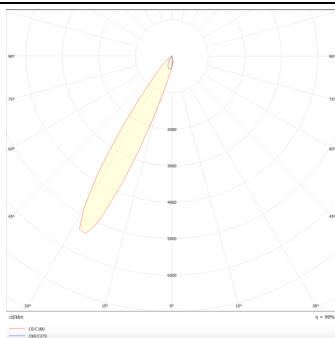

**PRO-DR**

Lavov downlight from the family PRO-DR with a power of 28,7W and an optics 12 degrees . CCT 3000K. With a total lumen output of 2336lm and a luminous efficiency of 81,4lm/W.DALI driver. Made in die cast aluminum and finished in Black color.

<b>Product</b>	
<b>Real power (W)</b>	<b>28.7</b>
<b>Real luminous flux (Lm)</b>	<b>2336</b>
<b>Luminous efficiency (Lm/W)</b>	<b>81.40000000000006</b>
<b>Beam angle (°)</b>	<b>12</b>
<b>Life time (h)</b>	<b>50000 h L80B10</b>
<b>IP</b>	<b>20</b>
<b>Electrical class insulation</b>	<b>Clas II</b>
<b>Colour</b>	<b>Black</b>
<b>Control gear included</b>	<b>Yes</b>
<b>Control gear</b>	<b>DALI</b>
<b>Flicker Free</b>	<b>Yes</b>
<b>Light source</b>	<b>LED</b>
<b>Type of LED</b>	<b>COB</b>
<b>Colour temperature (K)</b>	<b>3000</b>
<b>Colour consistency (SDCM)</b>	<b>SDCM&lt;3</b>
<b>CRI</b>	<b>90</b>