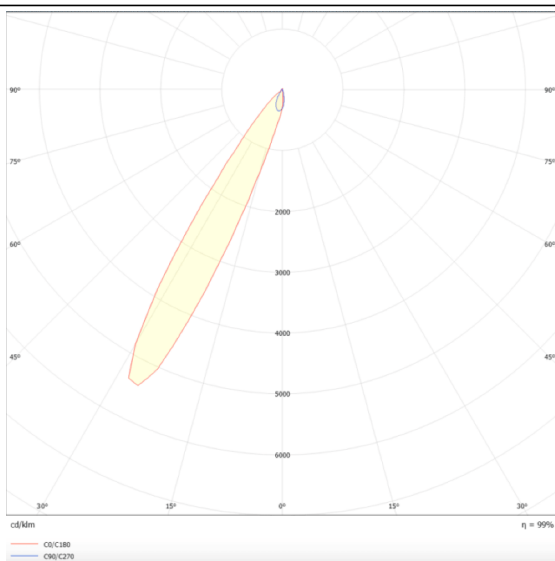

**PRO-DR**

Lavov downlight from the family PRO-DR with a power of 28,7W and an optics 12 degrees . CCT 3000K. With a total lumen output of 2336lm and a luminous efficiency of 81,4lm/W.DALI driver. Made in die cast aluminum and finished in Black color.

Scheme**Photometry**

Item code	86.D025.3313.02
Product type	Indoor
Category	Downlights
Family	PRO-D
Subfamily	PRO-DR
Pictograms	

Product	
Real power (W)	28.7
Real luminous flux (Lm)	2336
Luminous efficiency (Lm/W)	81.40000000000006
Beam angle (°)	12
Life time (h)	50000 h L80B10
IP	20
Electrical class insulation	Clas II
Colour	Black
Control gear included	Yes
Control gear	DALI
Flicker Free	Yes
Light source	LED
Type of LED	COB
Colour temperature (K)	3000
Colour consistency (SDCM)	SDCM<3
CRI	90