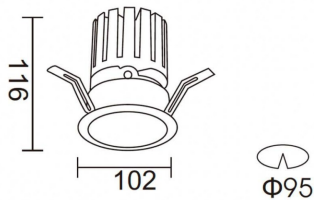

### PRO-DR

Lavov downlight from the family PRO-DR with a power of 28,7W and an optics 12 degrees . CCT 3000K. With a total lumen output of 2336lm and a luminous efficiency of 81,4lm/W.DALI driver. Made in die cast aluminum and finished in Black color.

### Photometry

Product	
Real power (W)	28.7
Real luminous flux (Lm)	2336
Luminous efficiency (Lm/W)	81.400000000000006
Beam angle (°)	12
Life time (h)	50000 h L80B10
IP	20
Electrical class insulation	Clas II
Colour	Black
Control gear included	Yes
Control gear	DALI
Flicker Free	Yes
Light source	LED
Type of LED	COB
Colour temperature (K)	3000
Colour consistency (SDCM)	SDCM<3
CRI	90