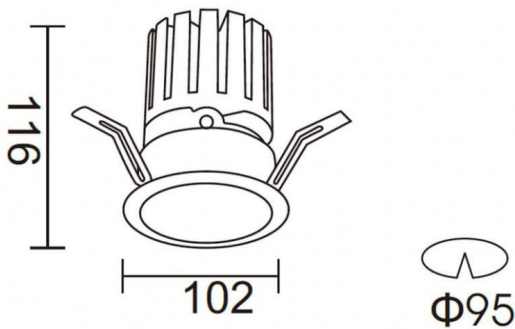

**PRO-DR**

Lavov downlight from the family PRO-DR with a power of 28,7W and an optics 12 degrees . CCT 3000K. With a total lumen output of 2336lm and a luminous efficiency of 81,4lm/W.DALI driver. Made in die cast aluminum and finished in Black color.

Scheme**Photometry**

Item code	86.D025.3313.02
Product type	Indoor
Category	Downlights
Family	PRO-D
Subfamily	PRO-DR
Pictograms	

Product	
Real power (W)	28.7
Real luminous flux (Lm)	2336
Luminous efficiency (Lm/W)	81.40000000000006
Beam angle (°)	12
Life time (h)	50000 h L80B10
IP	20
Electrical class insulation	Clas II
Colour	Black
Control gear included	Yes
Control gear	DALI
Flicker Free	Yes
Light source	LED
Type of LED	COB
Colour temperature (K)	3000
Colour consistency (SDCM)	SDCM<3
CRI	90