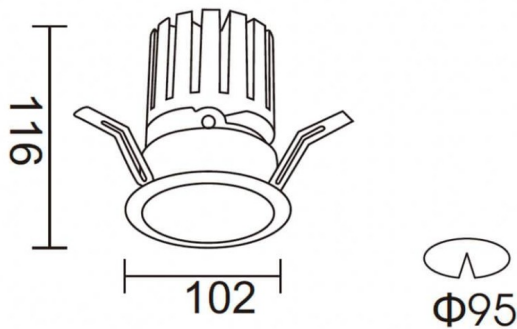

PRO-DR

Lavov downlight from the family PRO-DR with a power of 28,7W and an optics 12 degrees . CCT 3000K. With a total lumen output of 2336lm and a luminous efficiency of 81,4lm/W.DALI driver. Made in die cast aluminum and finished in Silver color.

Scheme

Photometry

Item code	86.D025.3313.03
Product type	Indoor
Category	Downlights
Family	PRO-D
Subfamily	PRO-DR
Pictograms	

Product	
Real power (W)	28.7
Real luminous flux (Lm)	2336
Luminous efficiency (Lm/W)	81.40000000000006
Beam angle (°)	12
Life time (h)	50000 h L80B10
IP	20
Electrical class insulation	Clas II
Colour	Silver
Control gear included	Yes
Control gear	DALI
Flicker Free	Yes
Light source	LED
Type of LED	COB
Colour temperature (K)	3000
Colour consistency (SDCM)	SDCM3
CRI	90