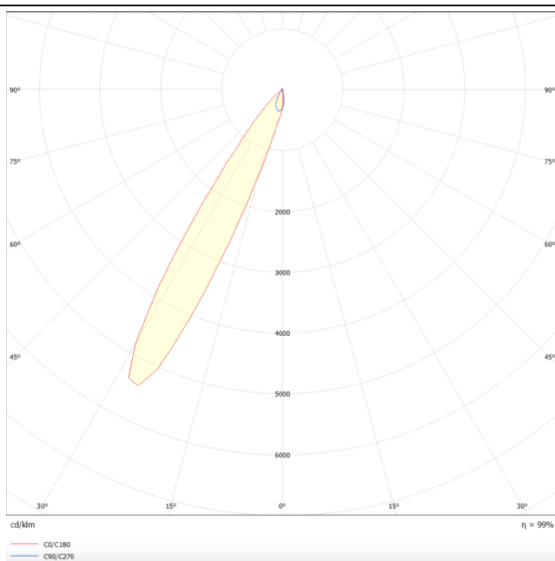

PRO-DR

Lavov downlight from the family PRO-DR with a power of 28,7W and an optics 12 degrees . CCT 3000K. With a total lumen output of 2336lm and a luminous efficiency of 81,4lm/W.DALI driver. Made in die cast aluminum and finished in Silver color.

Scheme

Photometry

Item code	86.D025.3313.03
Product type	Indoor
Category	Downlights
Family	PRO-D
Subfamily	PRO-DR
Pictograms	

Product	
Real power (W)	28.7
Real luminous flux (Lm)	2336
Luminous efficiency (Lm/W)	81.40000000000006
Beam angle (°)	12
Life time (h)	50000 h L80B10
IP	20
Electrical class insulation	Clas II
Colour	Silver
Control gear included	Yes
Control gear	DALI
Flicker Free	Yes
Light source	LED
Type of LED	COB
Colour temperature (K)	3000
Colour consistency (SDCM)	SDCM3
CRI	90