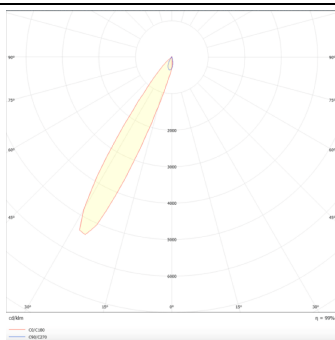

PRO-DR

Lavov downlight from the family PRO-DR with a power of 28,7W and an optics 12 degrees . CCT 3000K. With a total lumen output of 2336lm and a luminous efficiency of 81,4lm/W.DALI driver. Made in die cast aluminum and finished in Silver color.

Item code	86.D025.3313.03
Product type	Indoor
Category	Downlights
Family	PRO-D
Subfamily	PRO-DR
Pictograms	

Scheme

Photometry

Product	
Real power (W)	28.7
Real luminous flux (Lm)	2336
Luminous efficiency (Lm/W)	81.400000000000006
Beam angle (°)	12
Life time (h)	50000 h L80B10
IP	20
Electrical class insulation	Clas II
Colour	Silver
Control gear included	Yes
Control gear	DALI
Flicker Free	Yes
Light source	LED
Type of LED	COB
Colour temperature (K)	3000
Colour consistency (SDCM)	SDCM<3
CRI	90