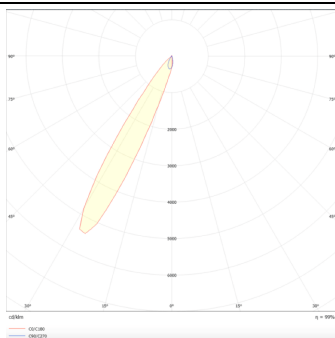

PRO-DR

Lavov downlight from the family PRO-DR with a power of 28,7W and an optics 12 degrees . CCT 3000K. With a total lumen output of 2336lm and a luminous efficiency of 81,4lm/W.DALI driver. Made in die cast aluminum and finished in Silver color.

Item code	86.D025.3313.03
Product type	Indoor
Category	Downlights
Family	PRO-D
Subfamily	PRO-DR
Pictograms	

Scheme

Photometry

Product	
Real power (W)	28.7
Real luminous flux (Lm)	2336
Luminous efficiency (Lm/W)	81.40000000000006
Beam angle (°)	12
Life time (h)	50000 h L80B10
IP	20
Electrical class insulation	Clas II
Colour	Silver
Control gear included	Yes
Control gear	DALI
Flicker Free	Yes
Light source	LED
Type of LED	COB
Colour temperature (K)	3000
Colour consistency (SDCM)	SDCM<3
CRI	90