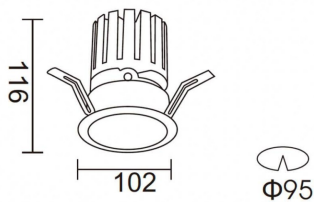

PRO-DR

Lavov downlight from the family PRO-DR with a power of 28,7W and an optics 12 degrees . CCT 3000K. With a total lumen output of 2336lm and a luminous efficiency of 81,4lm/W.DALI driver. Made in die cast aluminum and finished in Silver color.

Item code	86.D025.3313.03
Product type	Indoor
Category	Downlights
Family	PRO-D
Subfamily	PRO-DR
Pictograms	

Scheme

Photometry

Product	
Real power (W)	28.7
Real luminous flux (Lm)	2336
Luminous efficiency (Lm/W)	81.400000000000006
Beam angle (°)	12
Life time (h)	50000 h L80B10
IP	20
Electrical class insulation	Clas II
Colour	Silver
Control gear included	Yes
Control gear	DALI
Flicker Free	Yes
Light source	LED
Type of LED	COB
Colour temperature (K)	3000
Colour consistency (SDCM)	SDCM<3
CRI	90