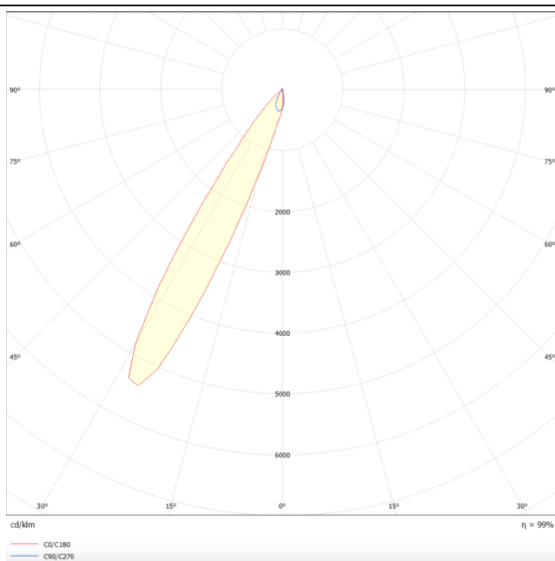

PRO-DR

Lavov downlight from the family PRO-DR with a power of 28,7W and an optics 12 degrees . CCT 3000K. With a total lumen output of 2336lm and a luminous efficiency of 81,4lm/W.DALI driver. Made in die cast aluminum and finished in Silver color.

Scheme

Photometry

Item code	86.D025.3313.03
Product type	Indoor
Category	Downlights
Family	PRO-D
Subfamily	PRO-DR
Pictograms	

Product	
Real power (W)	28.7
Real luminous flux (Lm)	2336
Luminous efficiency (Lm/W)	81.4
Beam angle (º)	12
Life time (h)	50000 h L80B10
IP	20
Electrical class insulation	Clas II
Colour	Silver
Control gear included	Yes
Control gear	DALI
Flicker Free	Yes
Light source	LED
Type of LED	COB
Colour temperature (K)	3000
Colour consistency (SDCM)	SDCM<3
CRI	90