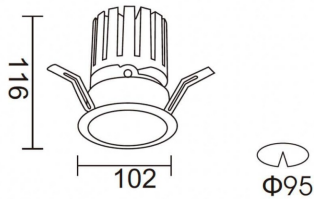

PRO-DR

Lavov downlight from the family PRO-DR with a power of 28,7W and an optics 12 degrees . CCT 3000K. With a total lumen output of 2336lm and a luminous efficiency of 81,4lm/W.DALI driver. Made in die cast aluminum and finished in Silver color.

Item code	86.D025.3313.03
Product type	Indoor
Category	Downlights
Family	PRO-D
Subfamily	PRO-DR
Pictograms	

Scheme

Photometry

Product	
Real power (W)	28.7
Real luminous flux (Lm)	2336
Luminous efficiency (Lm/W)	81.40000000000006
Beam angle (°)	12
Life time (h)	50000 h L80B10
IP	20
Electrical class insulation	Clas II
Colour	Silver
Control gear included	Yes
Control gear	DALI
Flicker Free	Yes
Light source	LED
Type of LED	COB
Colour temperature (K)	3000
Colour consistency (SDCM)	SDCM<3
CRI	90