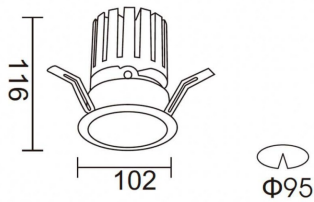

PRO-DR

Lavov downlight from the family PRO-DR with a power of 28,7W and an optics 24 degrees . CCT 3000K. With a total lumen output of 2336lm and a luminous efficiency of 81,4lm/W.ON/OFF driver. Made in die cast aluminum and finished in White color.

Item code	86.D025.3321.01
Product type	Indoor
Category	Downlights
Family	PRO-D
Subfamily	PRO-DR
Pictograms	

Scheme

Product	
Real power (W)	28.7
Real luminous flux (Lm)	2336
Luminous efficiency (Lm/W)	81.400000000000006
Beam angle (°)	24
Life time (h)	50000 h L80B10
IP	20
Electrical class insulation	Clas II
Colour	White
Control gear included	Yes
Control gear	ON/OFF
Flicker Free	Yes
Light source	LED
Type of LED	COB
Colour temperature (K)	3000
Colour consistency (SDCM)	SDCM<3
CRI	90