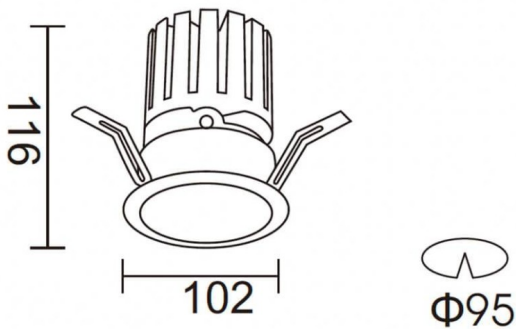

PRO-DR

Lavov downlight from the family PRO-DR with a power of 28,7W and an optics 24 degrees . CCT 3000K. With a total lumen output of 2336lm and a luminous efficiency of 81,4lm/W.ON/OFF driver. Made in die cast aluminum and finished in White color.

Item code	86.D025.3321.01
Product type	Indoor
Category	Downlights
Family	PRO-D
Subfamily	PRO-DR
Pictograms	

Scheme

Product	
Real power (W)	28.7
Real luminous flux (Lm)	2336
Luminous efficiency (Lm/W)	81.40000000000006
Beam angle (°)	24
Life time (h)	50000 h L80B10
IP	20
Electrical class insulation	Clas II
Colour	White
Control gear included	Yes
Control gear	ON/OFF
Flicker Free	Yes
Light source	LED
Type of LED	COB
Colour temperature (K)	3000
Colour consistency (SDCM)	SDCM3
CRI	90