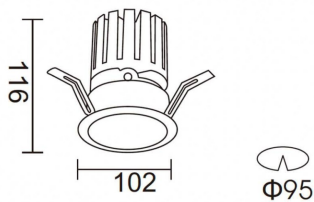

PRO-DR

Lavov downlight from the family PRO-DR with a power of 28,7W and an optics 24 degrees . CCT 3000K. With a total lumen output of 2336lm and a luminous efficiency of 81,4lm/W.ON/OFF driver. Made in die cast aluminum and finished in Black color.

Item code	86.D025.3321.02
Product type	Indoor
Category	Downlights
Family	PRO-D
Subfamily	PRO-DR
Pictograms	

Scheme

Product	
Real power (W)	28.7
Real luminous flux (Lm)	2336
Luminous efficiency (Lm/W)	81.400000000000006
Beam angle (°)	24
Life time (h)	50000 h L80B10
IP	20
Electrical class insulation	Clas II
Colour	Black
Control gear included	Yes
Control gear	ON/OFF
Flicker Free	Yes
Light source	LED
Type of LED	COB
Colour temperature (K)	3000
Colour consistency (SDCM)	SDCM<3
CRI	90