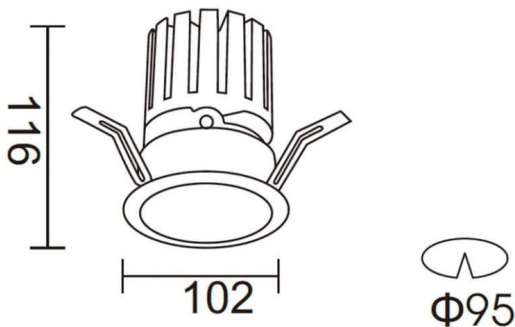

PRO-DR

Lavov downlight from the family PRO-DR with a power of 28,7W and an optics 24 degrees . CCT 3000K. With a total lumen output of 2336lm and a luminous efficiency of 81,4lm/W.ON/OFF driver. Made in die cast aluminum and finished in Black color.

Item code	86.D025.3321.02
Product type	Indoor
Category	Downlights
Family	PRO-D
Subfamily	PRO-DR
Pictograms	

Scheme

Product	
Real power (W)	28.7
Real luminous flux (Lm)	2336
Luminous efficiency (Lm/W)	81.40000000000006
Beam angle (°)	24
Life time (h)	50000 h L80B10
IP	20
Electrical class insulation	Clas II
Colour	Black
Control gear included	Yes
Control gear	ON/OFF
Flicker Free	Yes
Light source	LED
Type of LED	COB
Colour temperature (K)	3000
Colour consistency (SDCM)	SDCM3
CRI	90