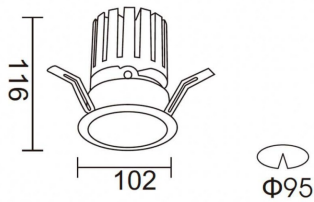

PRO-DR

Lavov downlight from the family PRO-DR with a power of 28,7W and an optics 24 degrees . CCT 3000K. With a total lumen output of 2336lm and a luminous efficiency of 81,4lm/W.ON/OFF driver. Made in die cast aluminum and finished in Silver color.

Item code	86.D025.3321.03
Product type	Indoor
Category	Downlights
Family	PRO-D
Subfamily	PRO-DR
Pictograms	

Scheme

Product	
Real power (W)	28.7
Real luminous flux (Lm)	2336
Luminous efficiency (Lm/W)	81.400000000000006
Beam angle (°)	24
Life time (h)	50000 h L80B10
IP	20
Electrical class insulation	Clas II
Colour	Silver
Control gear included	Yes
Control gear	ON/OFF
Flicker Free	Yes
Light source	LED
Type of LED	COB
Colour temperature (K)	3000
Colour consistency (SDCM)	SDCM<3
CRI	90