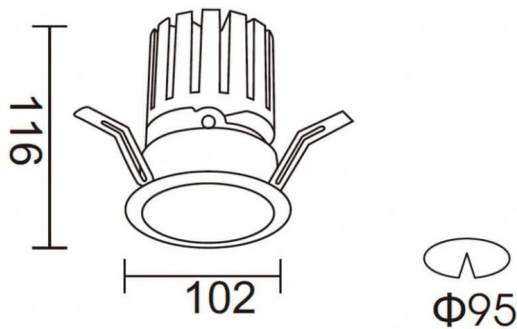

### PRO-DR

Lavov downlight from the family PRO-DR with a power of 28,7W and an optics 24 degrees . CCT 3000K. With a total lumen output of 2336lm and a luminous efficiency of 81,4lm/W.ON/OFF driver. Made in die cast aluminum and finished in Silver color.

#### Scheme

Product	
Real power (W)	28.7
Real luminous flux (Lm)	2336
Luminous efficiency (Lm/W)	81.40000000000006
Beam angle (°)	24
Life time (h)	50000 h L80B10
IP	20
Electrical class insulation	Clas II
Colour	Silver
Control gear included	Yes
Control gear	ON/OFF
Flicker Free	Yes
Light source	LED
Type of LED	COB
Colour temperature (K)	3000
Colour consistency (SDCM)	SDCM3
CRI	90