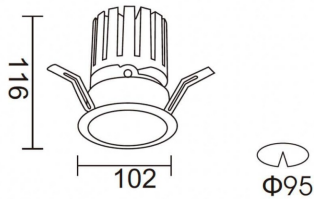

### PRO-DR

Lavov downlight from the family PRO-DR with a power of 28,7W and an optics 24 degrees . CCT 3000K. With a total lumen output of 2336lm and a luminous efficiency of 81,4lm/W.DALI driver. Made in die cast aluminum and finished in White color.

### Scheme

Product	
Real power (W)	28.7
Real luminous flux (Lm)	2336
Luminous efficiency (Lm/W)	81.40000000000006
Beam angle (°)	24
Life time (h)	50000 h L80B10
IP	20
Electrical class insulation	Clas II
Colour	White
Control gear included	Yes
Control gear	DALI
Flicker Free	Yes
Light source	LED
Type of LED	COB
Colour temperature (K)	3000
Colour consistency (SDCM)	SDCM<3
CRI	90