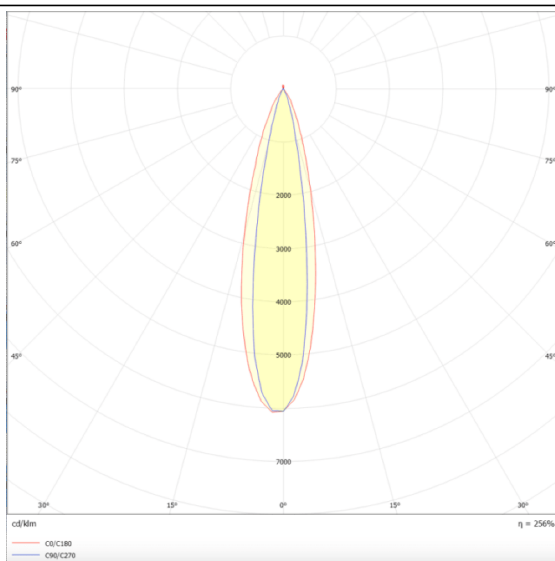

PRO-DR

Lavov downlight from the family PRO-DR with a power of 28,7W and an optics 24 degrees . CCT 3000K. With a total lumen output of 2336lm and a luminous efficiency of 81,4lm/W.DALI driver. Made in die cast aluminum and finished in White color.

Scheme

Photometry

Item code	86.D025.3323.01
Product type	Indoor
Category	Downlights
Family	PRO-D
Subfamily	PRO-DR
Pictograms	

Product	
Real power (W)	28.7
Real luminous flux (Lm)	2336
Luminous efficiency (Lm/W)	81.4
Beam angle (º)	24
Life time (h)	50000 h L80B10
IP	20
Electrical class insulation	Clas II
Colour	White
Control gear included	Yes
Control gear	DALI
Flicker Free	Yes
Light source	LED
Type of LED	COB
Colour temperature (K)	3000
Colour consistency (SDCM)	SDCM<3
CRI	90