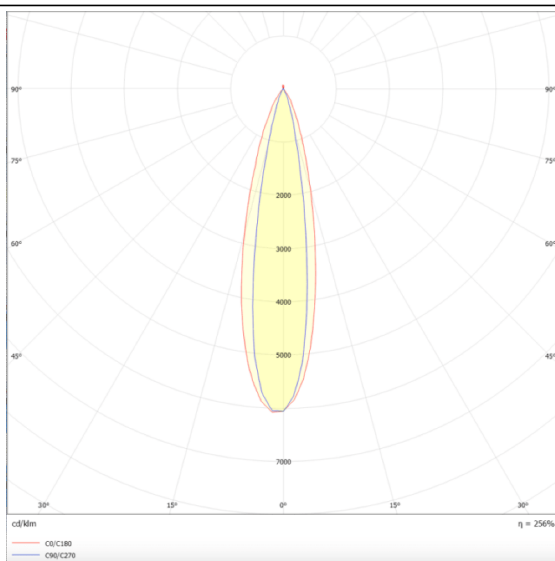

PRO-DR

Lavov downlight from the family PRO-DR with a power of 28,7W and an optics 24 degrees . CCT 3000K. With a total lumen output of 2336lm and a luminous efficiency of 81,4lm/W.DALI driver. Made in die cast aluminum and finished in White color.

Scheme

Photometry

Item code	86.D025.3323.01
Product type	Indoor
Category	Downlights
Family	PRO-D
Subfamily	PRO-DR
Pictograms	

Product	
Real power (W)	28.7
Real luminous flux (Lm)	2336
Luminous efficiency (Lm/W)	81.40000000000006
Beam angle (°)	24
Life time (h)	50000 h L80B10
IP	20
Electrical class insulation	Clas II
Colour	White
Control gear included	Yes
Control gear	DALI
Flicker Free	Yes
Light source	LED
Type of LED	COB
Colour temperature (K)	3000
Colour consistency (SDCM)	SDCM3
CRI	90