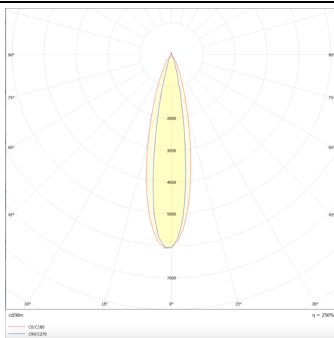

PRO-DR

Lavov downlight from the family PRO-DR with a power of 28,7W and an optics 24 degrees . CCT 3000K. With a total lumen output of 2336lm and a luminous efficiency of 81,4lm/W.DALI driver. Made in die cast aluminum and finished in White color.

Item code	86.D025.3323.01
Product type	Indoor
Category	Downlights
Family	PRO-D
Subfamily	PRO-DR
Pictograms	

Scheme

Photometry

Product	
Real power (W)	28.7
Real luminous flux (Lm)	2336
Luminous efficiency (Lm/W)	81.400000000000006
Beam angle (°)	24
Life time (h)	50000 h L80B10
IP	20
Electrical class insulation	Clas II
Colour	White
Control gear included	Yes
Control gear	DALI
Flicker Free	Yes
Light source	LED
Type of LED	COB
Colour temperature (K)	3000
Colour consistency (SDCM)	SDCM<3
CRI	90