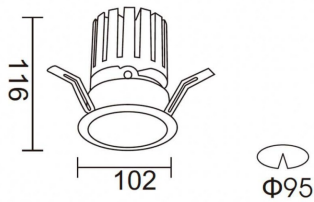

PRO-DR

Lavov downlight from the family PRO-DR with a power of 28,7W and an optics 24 degrees . CCT 3000K. With a total lumen output of 2336lm and a luminous efficiency of 81,4lm/W.DALI driver. Made in die cast aluminum and finished in White color.

Item code	86.D025.3323.01
Product type	Indoor
Category	Downlights
Family	PRO-D
Subfamily	PRO-DR
Pictograms	

Scheme

Photometry

Product	
Real power (W)	28.7
Real luminous flux (Lm)	2336
Luminous efficiency (Lm/W)	81.400000000000006
Beam angle (°)	24
Life time (h)	50000 h L80B10
IP	20
Electrical class insulation	Clas II
Colour	White
Control gear included	Yes
Control gear	DALI
Flicker Free	Yes
Light source	LED
Type of LED	COB
Colour temperature (K)	3000
Colour consistency (SDCM)	SDCM<3
CRI	90