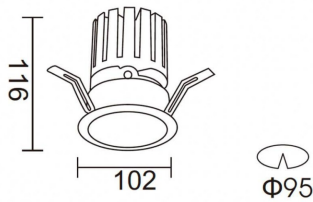

PRO-DR

Lavov downlight from the family PRO-DR with a power of 28,7W and an optics 24 degrees . CCT 3000K. With a total lumen output of 2336lm and a luminous efficiency of 81,4lm/W.DALI driver. Made in die cast aluminum and finished in Black color.

Item code	86.D025.3323.02
Product type	Indoor
Category	Downlights
Family	PRO-D
Subfamily	PRO-DR

Pictograms

Scheme

Product

Real power (W)	28.7
Real luminous flux (Lm)	2336
Luminous efficiency (Lm/W)	81.400000000000006
Beam angle (°)	24
Life time (h)	50000 h L80B10
IP	20
Electrical class insulation	Clas II
Colour	Black
Control gear included	Yes
Control gear	DALI
Flicker Free	Yes
Light source	LED
Type of LED	COB
Colour temperature (K)	3000
Colour consistency (SDCM)	SDCM<3
CRI	90

Photometry