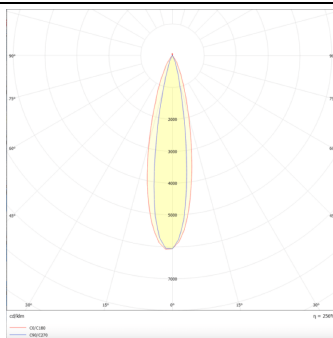

### PRO-DR

Lavov downlight from the family PRO-DR with a power of 28,7W and an optics 24 degrees . CCT 3000K. With a total lumen output of 2336lm and a luminous efficiency of 81,4lm/W.DALI driver. Made in die cast aluminum and finished in Black color.

### Photometry

Product	
Real power (W)	28.7
Real luminous flux (Lm)	2336
Luminous efficiency (Lm/W)	81.40000000000006
Beam angle (°)	24
Life time (h)	50000 h L80B10
IP	20
Electrical class insulation	Clas II
Colour	Black
Control gear included	Yes
Control gear	DALI
Flicker Free	Yes
Light source	LED
Type of LED	COB
Colour temperature (K)	3000
Colour consistency (SDCM)	SDCM<3
CRI	90