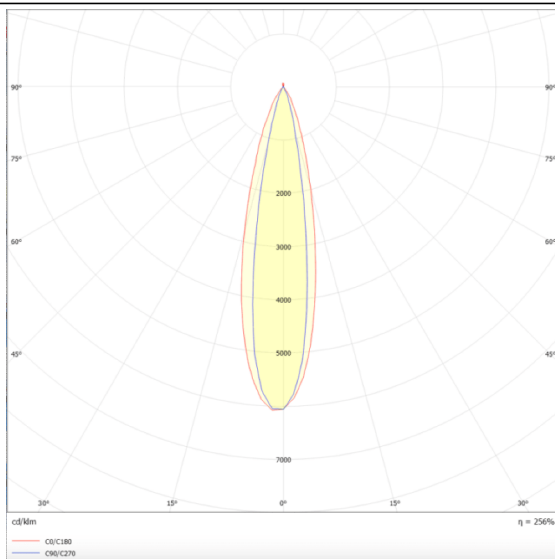

PRO-DR

Lavov downlight from the family PRO-DR with a power of 28,7W and an optics 24 degrees . CCT 3000K. With a total lumen output of 2336lm and a luminous efficiency of 81,4lm/W.DALI driver. Made in die cast aluminum and finished in Black color.

Scheme

Photometry

Item code	86.D025.3323.02
Product type	Indoor
Category	Downlights
Family	PRO-D
Subfamily	PRO-DR
Pictograms	

Product

Real power (W)	28.7
Real luminous flux (Lm)	2336
Luminous efficiency (Lm/W)	81.40000000000006
Beam angle (°)	24
Life time (h)	50000 h L80B10
IP	20
Electrical class insulation	Clas II
Colour	Black
Control gear included	Yes
Control gear	DALI
Flicker Free	Yes
Light source	LED
Type of LED	COB
Colour temperature (K)	3000
Colour consistency (SDCM)	SDCM3
CRI	90