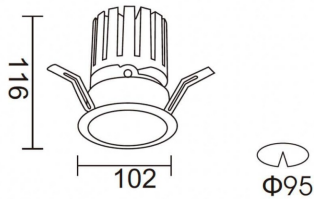

### PRO-DR

Lavov downlight from the family PRO-DR with a power of 28,7W and an optics 24 degrees . CCT 3000K. With a total lumen output of 2336lm and a luminous efficiency of 81,4lm/W.DALI driver. Made in die cast aluminum and finished in Black color.

### Photometry

Product	
Real power (W)	28.7
Real luminous flux (Lm)	2336
Luminous efficiency (Lm/W)	81.40000000000006
Beam angle (°)	24
Life time (h)	50000 h L80B10
IP	20
Electrical class insulation	Clas II
Colour	Black
Control gear included	Yes
Control gear	DALI
Flicker Free	Yes
Light source	LED
Type of LED	COB
Colour temperature (K)	3000
Colour consistency (SDCM)	SDCM<3
CRI	90