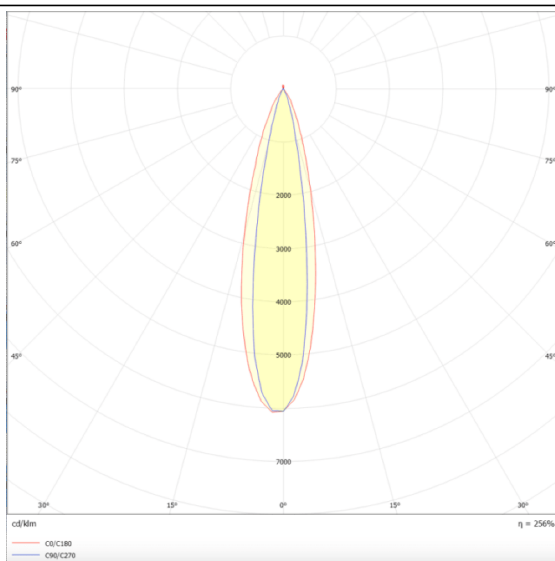

Photometry

Item code	86.D025.3323.02
Product type	Indoor
Category	Downlights
Family	PRO-D
Subfamily	PRO-DR
Pictograms	

Product	
Real power (W)	28.7
Real luminous flux (Lm)	2336
Luminous efficiency (Lm/W)	81.4
Beam angle (&ordm;)	24
Life time (h)	50000 h L80B10
IP	20
Electrical class insulation	Clas II
Colour	Black
Control gear included	Yes
Control gear	DALI
Flicker Free	Yes
Light source	LED
Type of LED	COB
Colour temperature (K)	3000
Colour consistency (SDCM)	SDCM<3
CRI	90