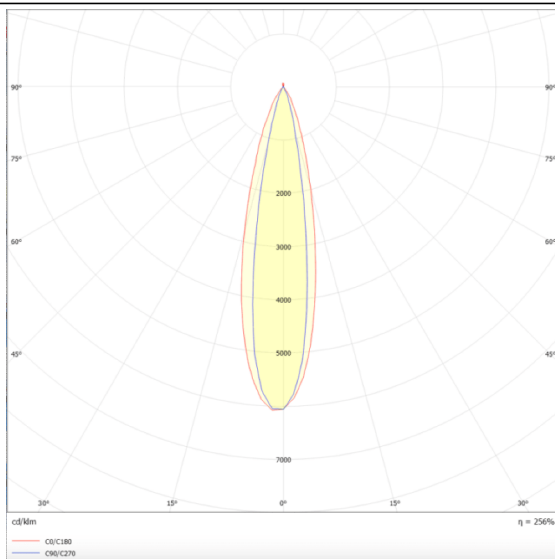

PRO-DR

Lavov downlight from the family PRO-DR with a power of 28,7W and an optics 24 degrees . CCT 3000K. With a total lumen output of 2336lm and a luminous efficiency of 81,4lm/W.DALI driver. Made in die cast aluminum and finished in Silver color.

Scheme

Photometry

Item code	86.D025.3323.03
Product type	Indoor
Category	Downlights
Family	PRO-D
Subfamily	PRO-DR
Pictograms	

Product	
Real power (W)	28.7
Real luminous flux (Lm)	2336
Luminous efficiency (Lm/W)	81.40000000000006
Beam angle (°)	24
Life time (h)	50000 h L80B10
IP	20
Electrical class insulation	Clas II
Colour	Silver
Control gear included	Yes
Control gear	DALI
Flicker Free	Yes
Light source	LED
Type of LED	COB
Colour temperature (K)	3000
Colour consistency (SDCM)	SDCM3
CRI	90