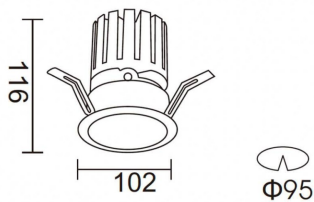

PRO-DR

Lavov downlight from the family PRO-DR with a power of 28,7W and an optics 24 degrees . CCT 3000K. With a total lumen output of 2336lm and a luminous efficiency of 81,4lm/W.DALI driver. Made in die cast aluminum and finished in Silver color.

Item code	86.D025.3323.03
Product type	Indoor
Category	Downlights
Family	PRO-D
Subfamily	PRO-DR
Pictograms	

Scheme

Photometry

Product	
Real power (W)	28.7
Real luminous flux (Lm)	2336
Luminous efficiency (Lm/W)	81.400000000000006
Beam angle (°)	24
Life time (h)	50000 h L80B10
IP	20
Electrical class insulation	Clas II
Colour	Silver
Control gear included	Yes
Control gear	DALI
Flicker Free	Yes
Light source	LED
Type of LED	COB
Colour temperature (K)	3000
Colour consistency (SDCM)	SDCM<3
CRI	90