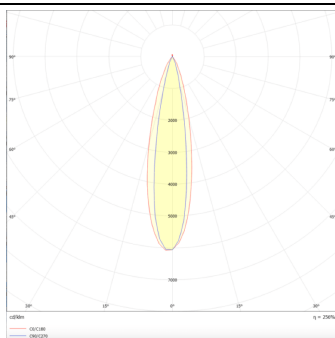

PRO-DR

Lavov downlight from the family PRO-DR with a power of 28,7W and an optics 24 degrees . CCT 3000K. With a total lumen output of 2336lm and a luminous efficiency of 81,4lm/W.DALI driver. Made in die cast aluminum and finished in Silver color.

Item code	86.D025.3323.03
Product type	Indoor
Category	Downlights
Family	PRO-D
Subfamily	PRO-DR
Pictograms	

Scheme

Photometry

Product	
Real power (W)	28.7
Real luminous flux (Lm)	2336
Luminous efficiency (Lm/W)	81.400000000000006
Beam angle (°)	24
Life time (h)	50000 h L80B10
IP	20
Electrical class insulation	Clas II
Colour	Silver
Control gear included	Yes
Control gear	DALI
Flicker Free	Yes
Light source	LED
Type of LED	COB
Colour temperature (K)	3000
Colour consistency (SDCM)	SDCM<3
CRI	90