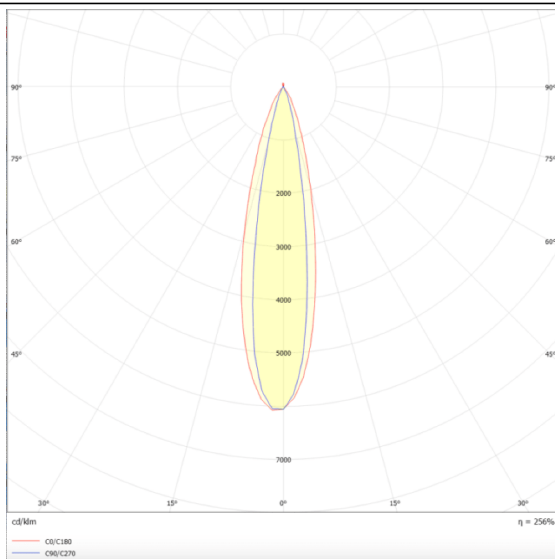

PRO-DR

Lavov downlight from the family PRO-DR with a power of 28,7W and an optics 24 degrees . CCT 3000K. With a total lumen output of 2336lm and a luminous efficiency of 81,4lm/W.DALI driver. Made in die cast aluminum and finished in Silver color.

Scheme

Photometry

| | |
|--------------|-----------------|
| Item code | 86.D025.3323.03 |
| Product type | Indoor |
| Category | Downlights |
| Family | PRO-D |
| Subfamily | PRO-DR |
| Pictograms | |

| | |
|-----------------------------|----------------|
| Product | |
| Real power (W) | 28.7 |
| Real luminous flux (Lm) | 2336 |
| Luminous efficiency (Lm/W) | 81.4 |
| Beam angle (º) | 24 |
| Life time (h) | 50000 h L80B10 |
| IP | 20 |
| Electrical class insulation | Clas II |
| Colour | Silver |
| Control gear included | Yes |
| Control gear | DALI |
| Flicker Free | Yes |
| Light source | LED |
| Type of LED | COB |
| Colour temperature (K) | 3000 |
| Colour consistency (SDCM) | SDCM<3 |
| CRI | 90 |