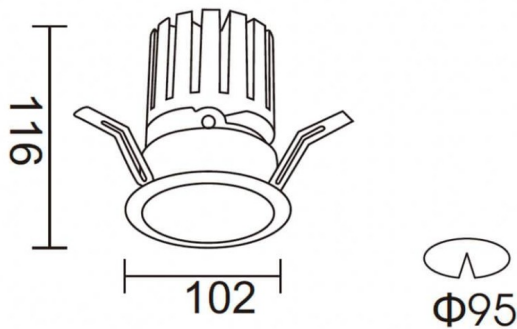

PRO-DR

Lavov downlight from the family PRO-DR with a power of 28,7W and an optics 24 degrees . CCT 3000K. With a total lumen output of 2336lm and a luminous efficiency of 81,4lm/W.DALI driver. Made in die cast aluminum and finished in Silver color.

Scheme

Photometry

| | |
|--------------|-----------------|
| Item code | 86.D025.3323.03 |
| Product type | Indoor |
| Category | Downlights |
| Family | PRO-D |
| Subfamily | PRO-DR |
| Pictograms | |

| | |
|-----------------------------|----------------|
| Product | |
| Real power (W) | 28.7 |
| Real luminous flux (Lm) | 2336 |
| Luminous efficiency (Lm/W) | 81.4 |
| Beam angle (º) | 24 |
| Life time (h) | 50000 h L80B10 |
| IP | 20 |
| Electrical class insulation | Clas II |
| Colour | Silver |
| Control gear included | Yes |
| Control gear | DALI |
| Flicker Free | Yes |
| Light source | LED |
| Type of LED | COB |
| Colour temperature (K) | 3000 |
| Colour consistency (SDCM) | SDCM<3 |
| CRI | 90 |